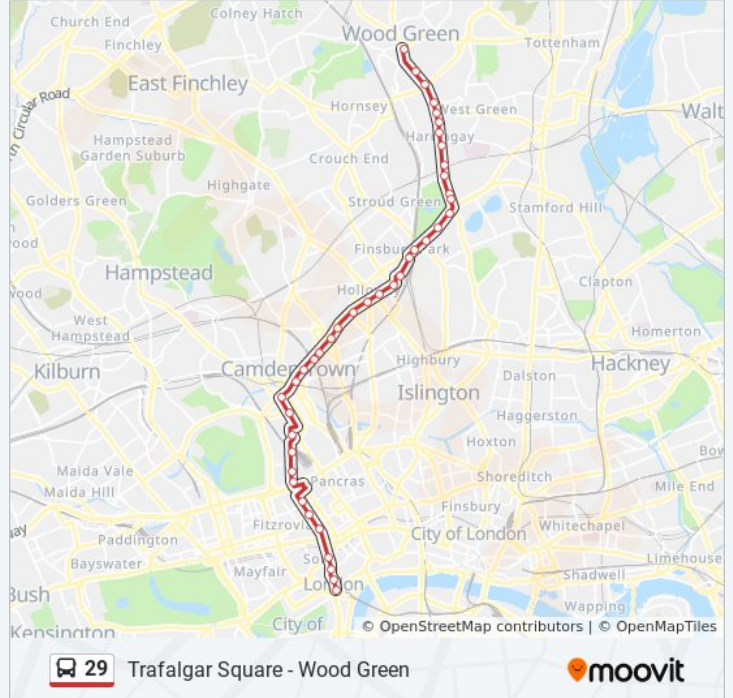

Direction: Trafalgar Square

41 stops

[VIEW LINE SCHEDULE](#)

- Lordship Lane (G)
- Brampton Park Road (KA)
- Turnpike Lane Station (M)
- West Green Road (Z)
- Falkland Road (H)
- Beresford Road (HZ)
- St Ann's Road (HK)
- Mattison Road (HN)
- Harringay Green Lanes Station (HM)
- Endymion Road (HB)
- Rowley Gardens (HC)
- Manor House Station (B)
- Portland Rise (R)
- Alexandra Grove (P)
- Finsbury Park / Blackstock Road (M)
- Finsbury Park Station (S)
- Isledon Road (T)
- Berriman Road (NM)
- Sobell Centre (NN)
- Holloway Road (R)
- Caledonian Road (X)
- Hillmarton Road (M)

29 bus Info

Direction: Trafalgar Square

Stops: 41

Trip Duration: 60 min

Line Summary:

- Hilldrop Road (A)
- Brecknock Road (B)
- Camden Park Road (C)
- Sandall Road (D)
- Murray Street (W)
- Camden Road Station (F)
- Camden Town Station (S)
- Pratt Street (V)
- Mornington Crescent Station (C)
- Silverdale (W)
- William Road (K)
- Euston Road (U)
- Capper Street (N)
- Goodge Street Station (D)
- Stephen Street (B)
- Cambridge Circus (D)
- Leicester Square Station (J)
- St Martin's Place (K)
- Trafalgar Square / Charing Cross Stn (D)

Direction: Wood Green

41 stops

[VIEW LINE SCHEDULE](#)

- Trafalgar Sq / Charing Cross Stn (C)
- Leicester Square Station (L)
- Cambridge Circus (M)
- Denmark Street (A)
- Tottenham Court Road Station (C)
- Goodge Street Station (A)
- Warren Street Station (X)
- Hampstead Rd / Drummond Street (S)
- Robert Street (J)
- Mornington Crescent Station (A)

Camden Road Station (G)

St Pancras Way (E)

Murray Street (E)

Sandall Road (E)

Torriano Avenue (F)

Brecknock Road

Hilldrop Road (H)

Hillmarton Road