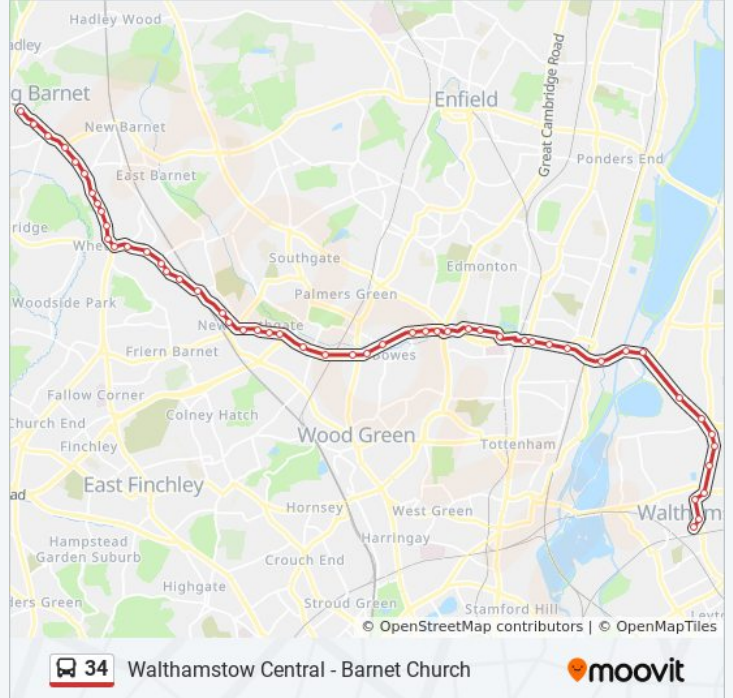

### 34 bus Info

**Direction:** Barnet Church

**Stops:** 51

**Trip Duration:** 59 min

**Line Summary:**

- Chequers Way (WZ)
- Melville Gardens (W)
- Green Lanes (V)
- Palmerston Road (S)
- Pymmes Road (GY)
- Warwick Road (GQ)
- Arnos Grove Swimming Pool
- Arnos Grove Station (A)
- Ravenscraig Road (C)
- Betstyle Circus (D)
- Carlisle Place (H)
- Spencer Road (BH)
- Beaconsfield Road (BJ)
- Bawtry Road (BK)
- Raleigh Drive (BL)
- Pollard Road (BM)
- Myddelton Park (BQ)
- Oakleigh Park North (W)
- Whetstone / the Griffin (D)
- Chandos Avenue (K)
- Buckingham Avenue
- Friern Mount Drive (N)
- Walfield Avenue (L)
- Lyonsdown Road (P)
- Dinsdale Gardens (Q)
- Barnet Everyman Cinema (R)
- Underhill
- High Barnet (Q)
- Fitzjohn Avenue (M)

**Direction: Walthamstow Central**

51 stops

[VIEW LINE SCHEDULE](#)

**34 bus Time Schedule**

Walthamstow Central Route Timetable:

Sunday

12:09 AM - 10:57 PM

Barnet High Street / Barnet Church (G)

### 34 bus Info

**Direction:** Walthamstow Central

**Stops:** 51

**Trip Duration:** 61 min

**Line Summary:**

Victoria Road (Q)

Angel Corner / Silver Street Station (B)

Angel Corner (F)