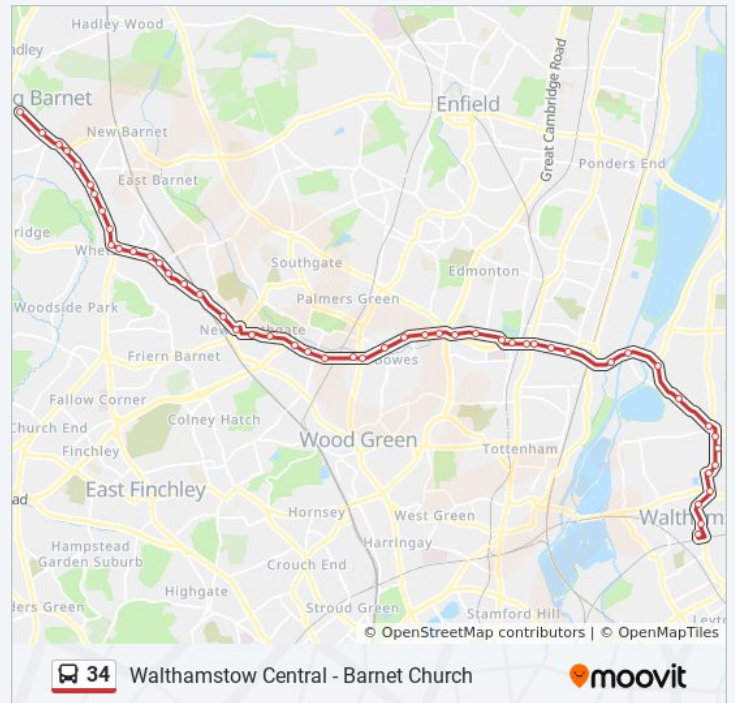

### 34 bus Info

**Direction:** Walthamstow Central

**Stops:** 51

**Trip Duration:** 61 min

**Line Summary:**

Victoria Road (Q)

Angel Corner / Silver Street Station (B)

Angel Corner (F)