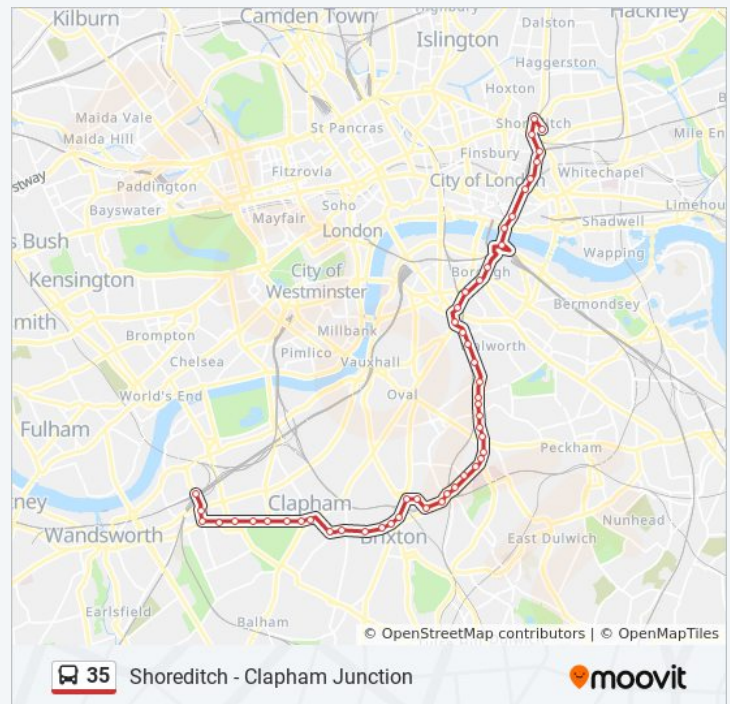

Stops: 45

Trip Duration: 69 min

Line Summary:

Caldecot Road (U)

Lilford Road (H)

Loughborough Junction Station (B)

Shakespeare Road (K)

Moorland Road (N)

Brixton Station (T)

Gresham Road / Brixton Police Station (H)

Western Road (S)

Brixton Station Road (T)

Shakespeare Road (U)

Loughborough Junction Station (A)

Pomfret Road (F)

Lilford Road (G)

London Bridge (M)

35 bus Info

Direction: Shoreditch

Stops: 48

Trip Duration: 71 min

Line Summary:

Monument Station (Q)

Gracechurch Street / Monument Station (T)

Camomile Street (W)

Liverpool Street Station (F)

Primrose Street (H)

Shoreditch High Street Station (E)

Curtain Road (ZA)

Shoreditch Town Hall (X)

Shoreditch (Z2)

35 bus time schedules and route maps are available in an offline PDF at moovitapp.com. Use the [Moovit App](#) to see live bus times, train schedule or subway schedule, and step-by-step directions for all public transit in London.