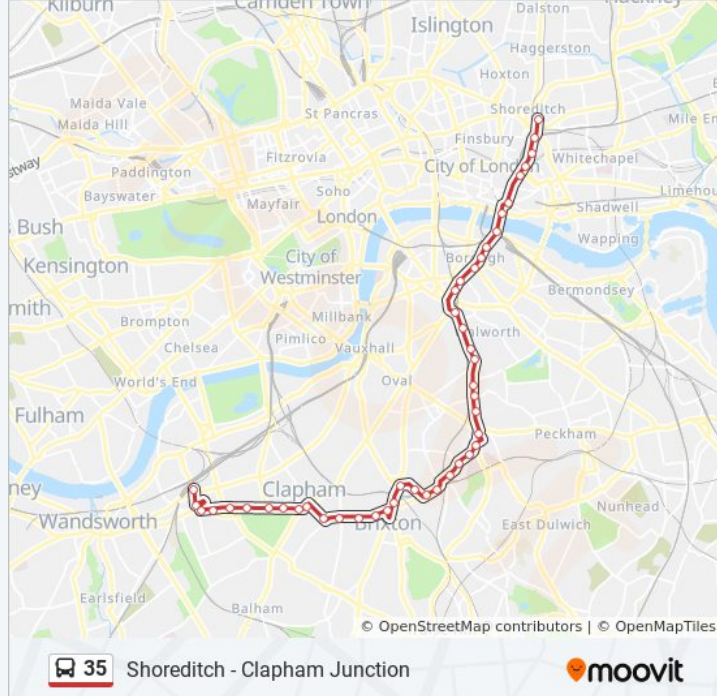

Stops: 45

Trip Duration: 69 min

Line Summary:

Caldecot Road (U)

Lilford Road (H)

Loughborough Junction Station (B)

Shakespeare Road (K)

Moorland Road (N)

Brixton Station Road (R)

Gresham Road / Brixton Police Station (K)

Brixton Station (N)

Lambeth Town Hall (V)

Belvedere Place (B)

Solon Road (C)

Bedford Road (D)

Park Hill (F)

Clapham Junction / the Northcote (V)

Clapham Junction Stn / the Falcon (E)

Direction: Shoreditch

48 stops

[VIEW LINE SCHEDULE](#)

Clapham Junction Station / Falcon Road (G)

Clapham Junction / the Northcote (Y)

London Bridge (M)

35 bus Info

Direction: Shoreditch

Stops: 48

Trip Duration: 71 min

Line Summary:

Monument Station (Q)

Gracechurch Street / Monument Station (T)