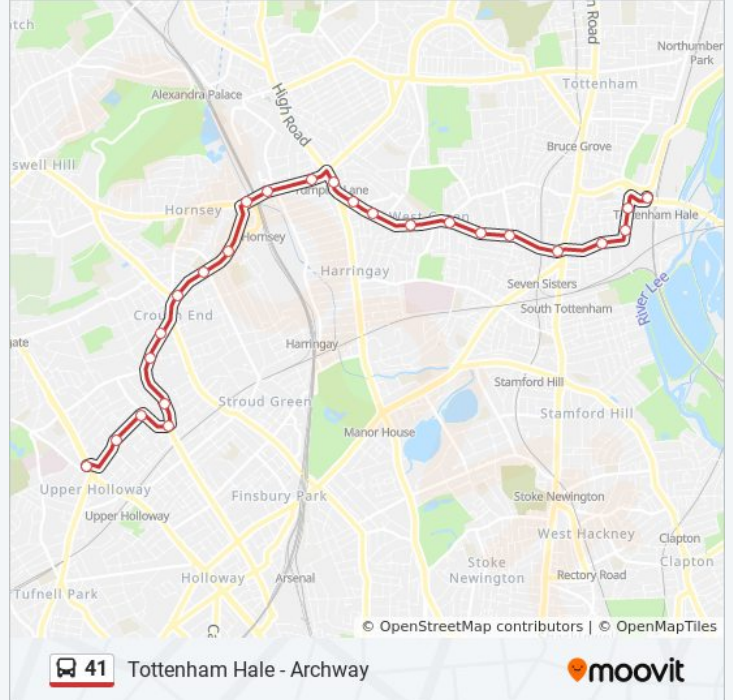

West Green Baptist Church (J)

Bedford Road (K)

Seven Sisters Station (F)

Antill Road (R)

Fountayne Business Centre (Q)

Tottenham Hale Retail Park (O)

Tottenham Hale Bus Station (E)

41 bus time schedules and route maps are available in an offline PDF at moovitapp.com. Use the [Moovit App](#) to see live bus times, train schedule or subway schedule, and step-by-step directions for all public transit in London.

[About Moovit](#) • [MaaS Solutions](#) • [Supported Countries](#) • [Mooviter Community](#)

© 2024 Moovit - All Rights Reserved

Check Live Arrival Times