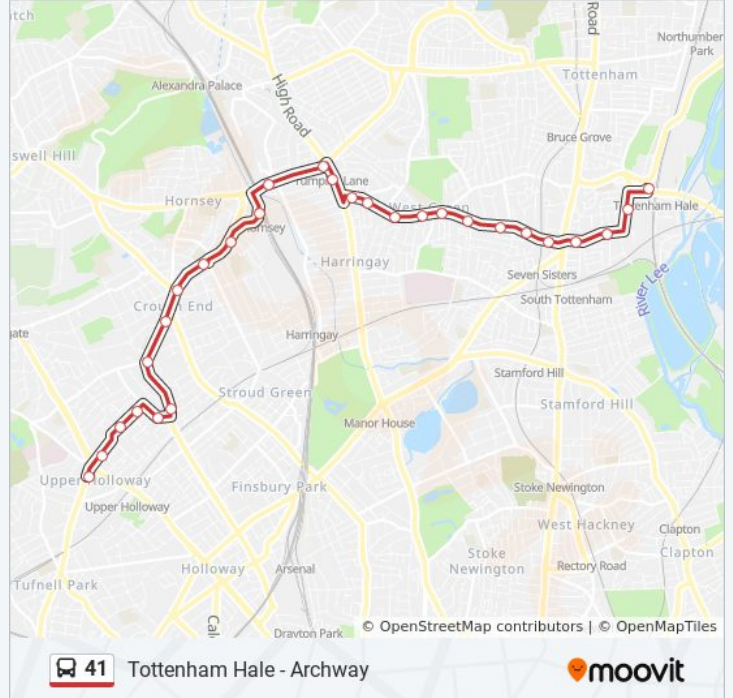

Direction: Archway

28 stops

[VIEW LINE SCHEDULE](#)

- Tottenham Hale Bus Station (D)
- Tottenham Hale Retail Park (X)
- Stamford Road (Y)
- Wakefield Road (L)
- Seven Sisters Station (E)
- Brunswick Road (L)
- Bedford Road (M)
- West Green Baptist Church (N)
- Philip Lane (S)
- La Rose Lane (T)
- West Green Primary School (U)
- Stanley Road (V)
- Willow Walk (G)
- Turnpike Lane Station (U)
- Wood Green High Road (Q)
- Wightman Road (H)
- Hornsey Station (U)
- Hornsey Police Station (V)
- Tottenham Lane Y M C A (W)
- Crouch End Broadway / Park Road (CB)
- Edison Road (CF)
- Hornsey Lane (A)

41 bus Info

Direction: Archway

Stops: 28

Trip Duration: 38 min

Line Summary:

Hornsey Rise (B)
 Hazellville Road
 Mulkern Road
 Cressida Road
 Archway Road (N)
 Archway Station (W)

Direction: Tottenham Hale

25 stops

[VIEW LINE SCHEDULE](#)

Archway Station (G)
 Cressida Road (Y)
 Sunnyside Road (H)
 Hornsey Road
 Hornsey Rise (K)
 Hornsey Lane (L)
 Edison Road (CE)
 Crouch End Broadway (CA)
 Tottenham Lane Y M C A (S)
 Hornsey Police Station (T)
 Tottenham Lane (D)
 Wightman Road (E)
 Wood Green High Road (N)
 Turnpike Lane Station (Y)
 Willow Walk (W)
 Stanley Road (A)
 West Green Primary School (B)
 Philip Lane (D)

41 bus Info

Direction: Tottenham Hale

Stops: 25

Trip Duration: 38 min

Line Summary:

West Green Baptist Church (J)

Bedford Road (K)

Seven Sisters Station (F)