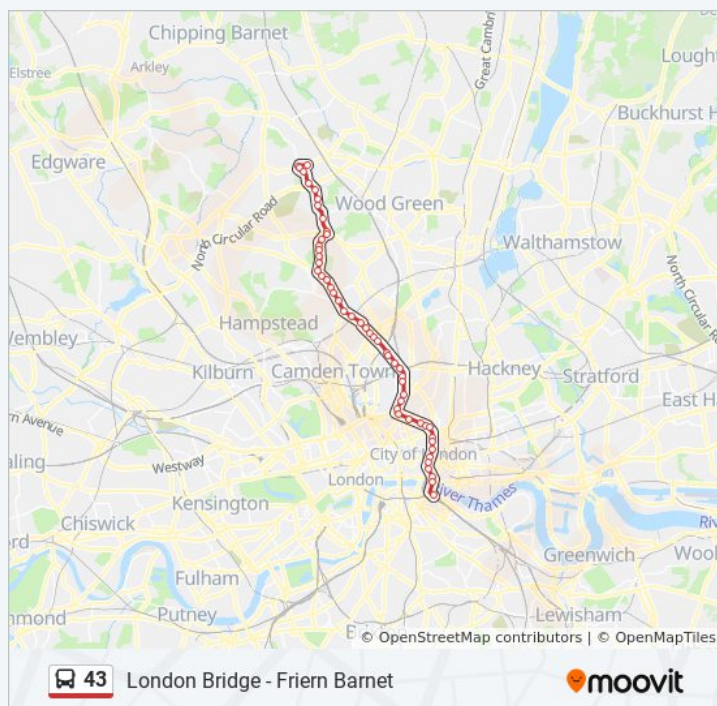

Stops: 53

Trip Duration: 75 min

Line Summary:

Holloway Road Station (SU)

Camden Road (T)

Holloway / Nags Head (L)

Tufnell Park Road (F)

Manor Gardens (V)

Tollington Road (S)

Holloway Road Station (SY)

St Mary Magdalene Church (T)

43 bus Time Schedule

London Bridge Route Timetable:

Sunday	24 hours
Monday	24 hours
Tuesday	24 hours
Wednesday	24 hours
Thursday	24 hours
Friday	24 hours
Saturday	24 hours

43 bus Info**Direction:** London Bridge**Stops:** 50**Trip Duration:** 72 min**Line Summary:**

Highbury & Islington Station (B)

Upper Street / Laycock Street (G)

Islington Town Hall (M)

St Mary's Church (N)