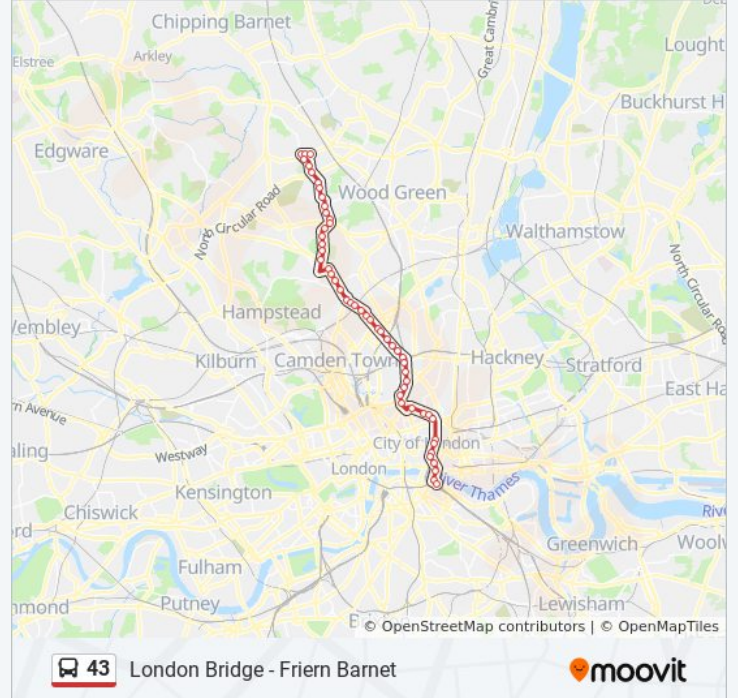

Stops: 53

Trip Duration: 75 min

Line Summary:

Holloway Road Station (SU)

Camden Road (T)

Holloway / Nags Head (L)

Tufnell Park Road (F)

Manor Gardens (V)

St John's Church (FZ)

Halliwick Park (FA)

Direction: London Bridge

50 stops

[VIEW LINE SCHEDULE](#)

Halliwick Park (FA)

Friern Barnet Road (FD)

Hillside Avenue (FE)