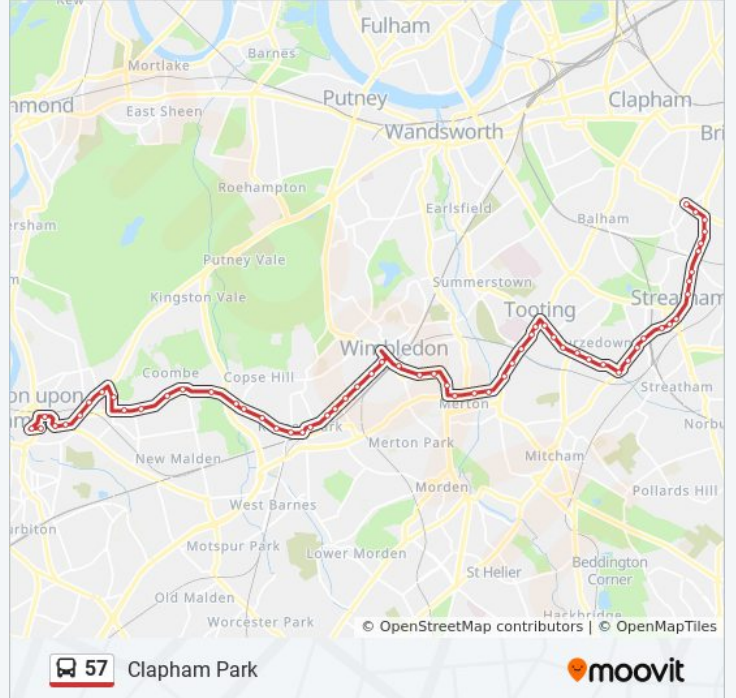

Direction: Clapham Park

60 stops

[VIEW LINE SCHEDULE](#)

- Fairfield Bus Station (D)
- Eden Street (E2)
- Tiffin School / London Road (B)
- Norbiton Church (E)
- Gordon Road (NZ)
- Park Road (NP)
- Queens Road / Kingston Hospital (NM)
- Kingston Hospital (NK)
- Wolsey Close (NG)
- Albion Road (E)
- Coombe Hill School (E)
- Traps Lane (E)
- New Victoria Hospital (E)
- Holland Avenue
- Cottenham Park Road (E)
- Cambridge Road (E)
- Avenue Road
- Durham Road (A)
- Raynes Park Station (B)
- Raynes Park Methodist Church (D)
- Arterberry Road (E)
- Lower Downs Road (E)

Stops: 60

Trip Duration: 73 min

Line Summary:

Albert Grove (E)
Darlaston Road (E)
Spencer Hill (W)
Francis Grove (N)
Wimbledon Station (D)
Wimbledon Theatre (X)
The Polka Theatre (SU)
Merton Road (SV)
South Wimbledon Station (SZ)
Abbey Road (SH)
Merton Abbey (E)
Colliers Wood Station (D)
Walpole Road (L)
Longley Road (HQ)
Nutwell Street (HN)
Tooting Broadway Station (N)
Mitcham Road / Tooting Broadway Stn (C)
Tooting / the Mitre (TJ)
Amen Corner (TL)
Crowborough Road (TM)
Eastbourne Road (TN)
Nimrod Road (T)
Southcroft Road / Mitcham Lane (U)
Dahomey Road (R)
Thrale Road (S)
Aldrington Road
Conyers Road (SP)
Ambleside Avenue (SR)
Streatham / St Leonard's Church (ST)
Becmead Avenue (O)
Kingscourt Road (M)
Mount Ephraim Road (K)
Streatham Hill Stn / Streatham Hill (A)

Barrhill Road (S)

Telford Avenue (TA)

Christchurch Road (BS)

Streatham Place (BP)

Atkins Road / New Park Road (H)

Direction: Kingston

59 stops

[VIEW LINE SCHEDULE](#)

Trip Duration: 72 min

Line Summary:

Longley Road (HG)

Walpole Road (M)

Colliers Wood Station (A)

Merton Abbey (G)

Abbey Road (SE)

South Wimbledon Station (SF)