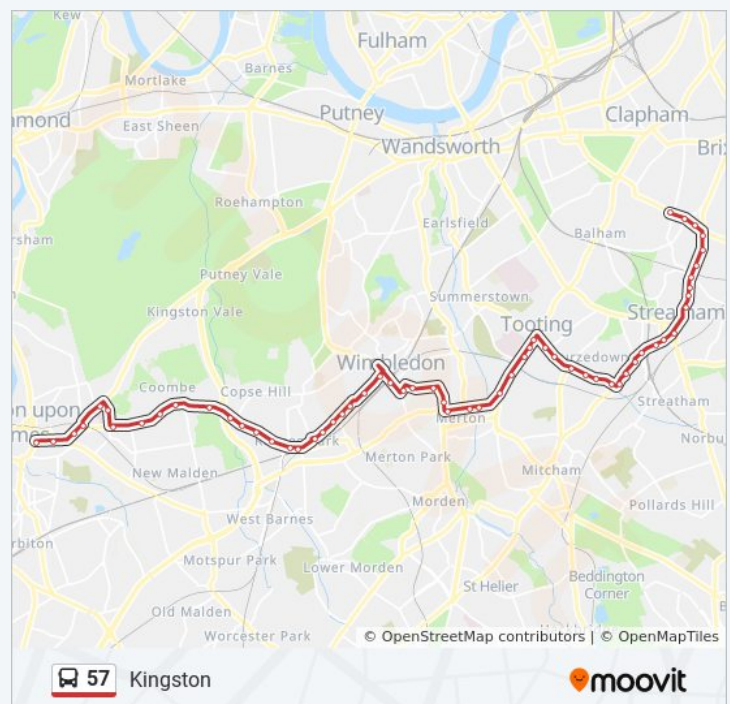

Stops: 60

Trip Duration: 73 min

Line Summary:

Albert Grove (E)
Darlaston Road (E)
Spencer Hill (W)
Francis Grove (N)
Wimbledon Station (D)
Wimbledon Theatre (X)
The Polka Theatre (SU)
Merton Road (SV)
South Wimbledon Station (SZ)
Abbey Road (SH)
Merton Abbey (E)
Colliers Wood Station (D)
Walpole Road (L)
Longley Road (HQ)
Nutwell Street (HN)
Tooting Broadway Station (N)
Mitcham Road / Tooting Broadway Stn (C)
Tooting / the Mitre (TJ)
Amen Corner (TL)
Crowborough Road (TM)
Eastbourne Road (TN)
Nimrod Road (T)
Southcroft Road / Mitcham Lane (U)
Dahomey Road (R)
Thrale Road (S)
Aldrington Road
Conyers Road (SP)
Ambleside Avenue (SR)
Streatham / St Leonard's Church (ST)
Becmead Avenue (O)
Kingscourt Road (M)
Mount Ephraim Road (K)
Streatham Hill Stn / Streatham Hill (A)

57 bus Time Schedule

Kingston Route Timetable:

Sunday	24 hours
Monday	24 hours
Tuesday	24 hours
Wednesday	24 hours
Thursday	24 hours
Friday	24 hours
Saturday	24 hours

57 bus Info

Direction: Kingston

Stops: 59

Trip Duration: 72 min

Line Summary:

Longley Road (HG)

Walpole Road (M)

Colliers Wood Station (A)

Merton Abbey (G)

Abbey Road (SE)

South Wimbledon Station (SF)

Albert Grove (W)

Lower Downs Road (W)

Arterberry Road (F)

Pepys Road (G)

Raynes Park Station (H)

Durham Road (J)

Avenue Road

Cambridge Road (W)