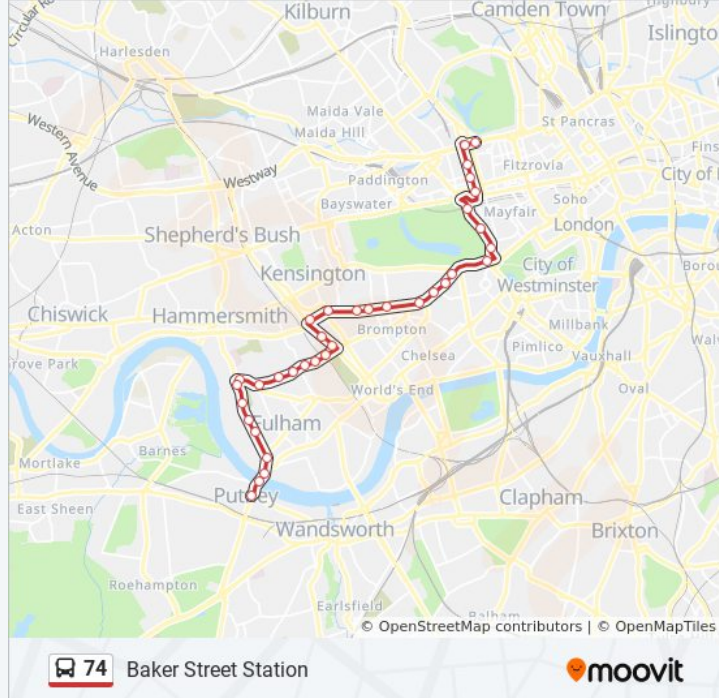

74 bus Info

Direction: Baker Street Station

Stops: 35

Trip Duration: 63 min

Line Summary:

Victoria And Albert Museum (M)

Brompton Square (KW)

Harrods (KB)

Knightsbridge Station (KD)

Hyde Park Corner Station (W)

London Hilton Hotel (Y)

Dorchester Hotel (T)

Marble Arch (W)

Portman Street / Selfridges (M)

George Street (K)

Dorset Street (R)

Old Marylebone Town Hall (W)

Baker Street Station (D)

Direction: Putney, High Street

38 stops

[VIEW LINE SCHEDULE](#)

Baker Street Station (A)

Dorset Street (G)

Portman Square (H)

74 bus Info

Direction: Putney, High Street

Stops: 38

Trip Duration: 64 min

Line Summary:

Cromwell Hospital

Cromwell Road / Earls Court Road (J)

Nevern Place (K)