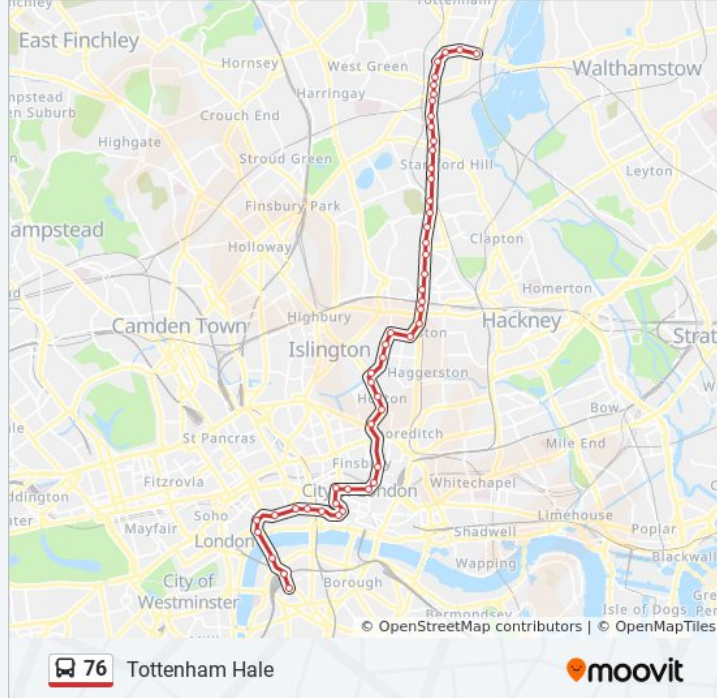

Lynmouth Road (SA)

Stamford Hill Library (SB)

Stamford Hill Broadway (SD)

Egerton Road (SE)

St Ann's Road (TA)

Lealand Road (TB)

South Tottenham Station (TC)

Seven Sisters Road (C)

Seven Sisters Station (D)

College Of North East London (G)

Tottenham Town Hall (U)

Tottenham High Road (R)

Park View Road (Z)

Tottenham Hale Bus Station

Direction: Waterloo

52 stops

[VIEW LINE SCHEDULE](#)

Tottenham Hale Bus Station (A)

Park View Road (X)

76 bus Time Schedule

Waterloo Route Timetable:

Sunday	24 hours
Monday	24 hours
Tuesday	24 hours

Tottenham Town Hall (W)

College Of North East London (J)

76 bus Info

Direction: Waterloo

Stops: 52

Trip Duration: 68 min

Line Summary:

Moorgate Station (L)

Moorgate Station (N)

London Wall (BH)