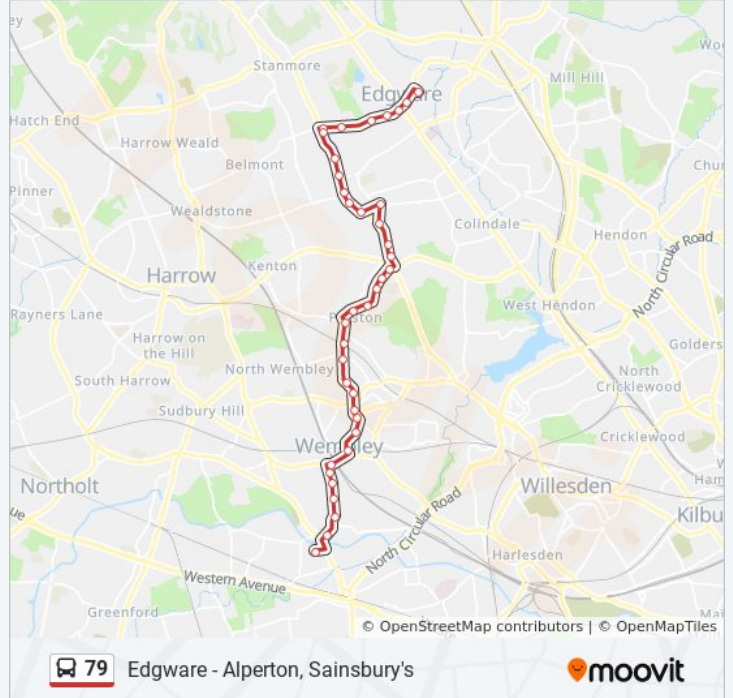

Queensbury (Bb)

Queensbury Morrisons (EE)

Princes Avenue (X)

Kingsbury Circle (D)

Kingsbury Circle / the Mall (E)

Lyndsey Park (G)

The Garth (S)

Magnolia Court (W)

John Perrin Place (W)

Woodcock Hill (PE)

Preston Road Station (PB)

Carlton Avenue East (PN)

St Augustine's Avenue (A)

East Lane (B)

Beechcroft Gardens (T)

Park Lane (C)

Dagmar Avenue (D)

Wembley High Road (SH)

Wembley Central Station (CT)

Chaplin Road (CQ)

Lyon Park Avenue (S)

Eagle Road (S)

Stanley Avenue (T)

Mount Pleasant (E)

Beresford Avenue (E)

Kenmere Gardens

Heather Park Drive (L)

Stonebridge Park Station (F)

79 bus time schedules and route maps are available in an offline PDF at moovitapp.com. Use the [Moovit App](#) to see live bus times, train schedule or subway schedule, and step-by-step directions for all public transit in London.

[About Moovit](#) • [MaaS Solutions](#) • [Supported Countries](#) • [Mooviter Community](#)

Check Live Arrival Times