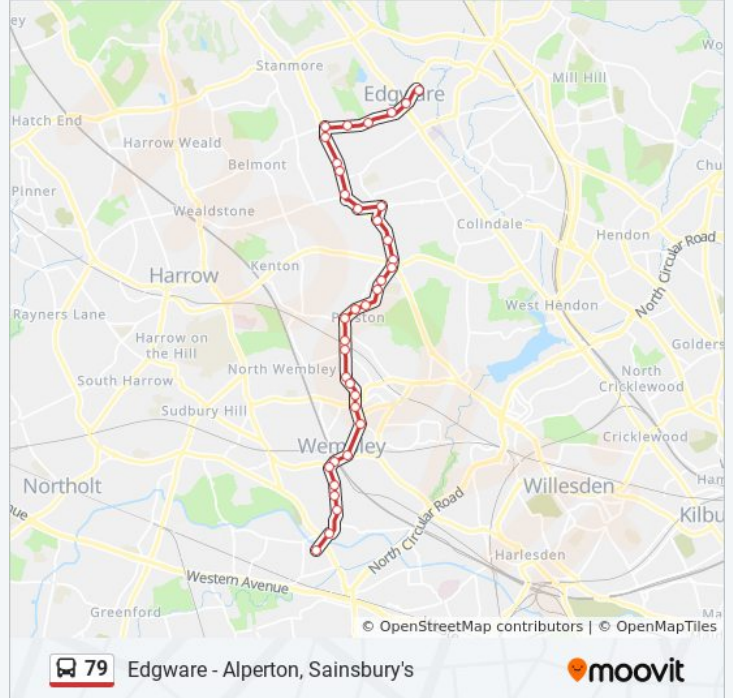

Direction: Edgware

39 stops

[VIEW LINE SCHEDULE](#)

- Stonebridge Park Station (A)
- Heather Park Drive (N)
- Kenmere Gardens
- Beresford Avenue (W)
- Mount Pleasant (W)
- Clayton Avenue (S)
- Eagle Road (N)
- Lyon Park Avenue (N)
- High Road Wembley (CV)
- Wembley Central Station (CN)
- Park Lane (CL)
- Wembley Hill Road (L)
- East Lane (P)
- Highfield Avenue (R)
- St Augustine's Avenue (S)
- Pellatt Road (N)
- Carlton Avenue East (PK)
- Preston Road Station (PA)
- Woodcock Hill (PH)
- John Perrin Place (E)
- Magnolia Court (E)
- The Garth (T)

79 bus Info

Direction: Edgware

Stops: 39

Trip Duration: 46 min

Line Summary:

- Lyndsey Park (H)
- Kingsbury Circle / the Mall (F)
- Kingsbury Circle (C)
- Cowbridge Road (W)
- Queensbury Morrisons (Dd)
- Queensbury (Aa)
- The Honeypot (D)
- Queensbury Circle (P)
- Broadcroft Avenue (Q)
- Wigton Gardens (R)
- Honeypot Lane Centre (E)
- Marsh Lane (H)
- Canons Park Station (A)
- St Lawrence Church (E)
- Buckingham Road
- St.Margarets Church (K)
- Edgware Station (G)

Direction: Stonebridge Park

40 stops

[VIEW LINE SCHEDULE](#)

- Edgware Station (C)
- Edgware Police Station (R)
- Montgomery Road (W)
- St Lawrence Church (W)
- Canons Park Station (B)
- Marsh Lane (C)
- Wemborough Road (D)
- Wigton Gardens (S)
- Broadcroft Avenue (T)
- Taunton Way (U)
- Queensbury Circle (C)
- The Honeypot (CC)

79 bus Info

Direction: Stonebridge Park

Stops: 40

Trip Duration: 48 min

Line Summary:

Queensbury (Bb)

Queensbury Morrisons (EE)

Princes Avenue (X)