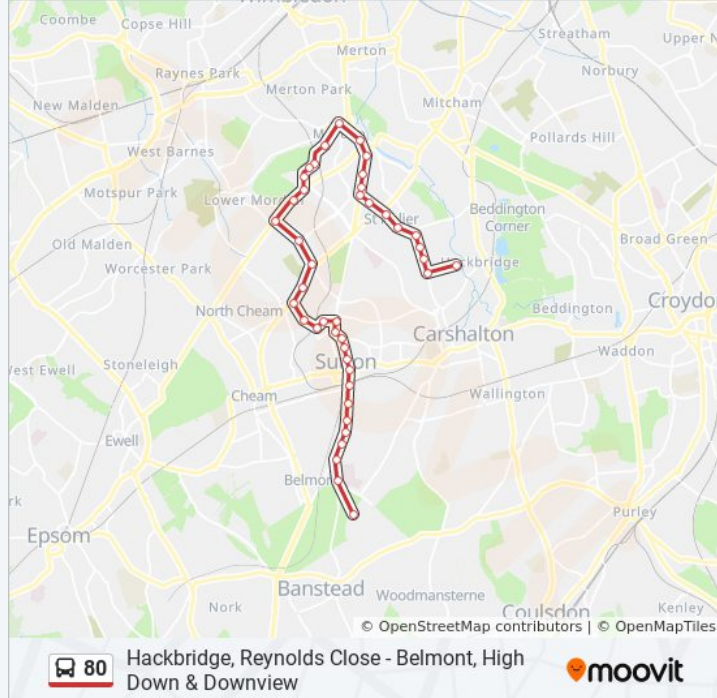

Times Square (J)

Sutton Police Station (K)

Sutton Station (O)

Brighton Road Cavendish Road (T)

Devonshire Avenue (U)

Egmont Road (V)

Gatton Close (W)

Sutton Hospital (J)

Downs Road Belmont Station (F)

Downview And Highdown Prisons

Direction: Hackbridge, Reynolds Close

42 stops

[VIEW LINE SCHEDULE](#)

Downview And Highdown Prisons

Downs Road Belmont Station (E)

Sutton Hospital (G)