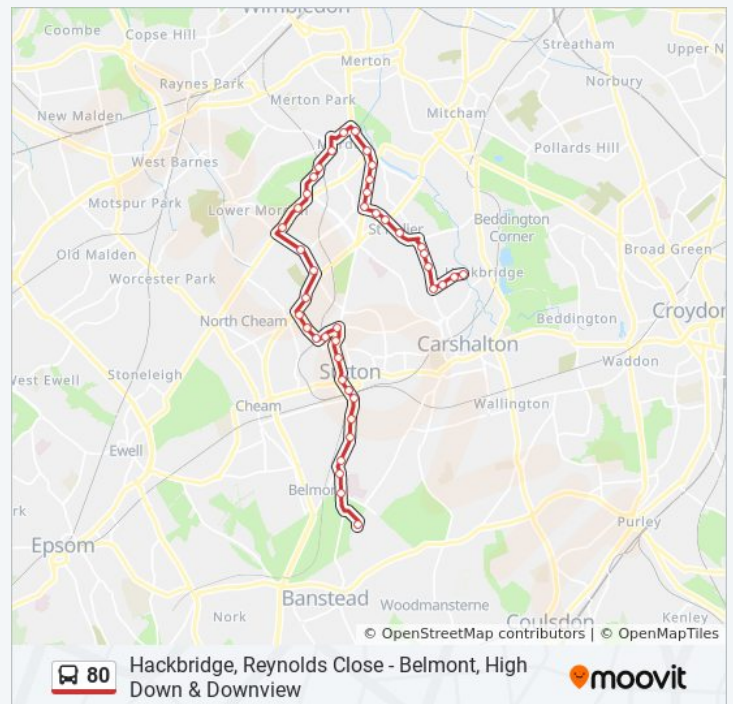

Direction: Belmont, High Down & Downview

42 stops

[VIEW LINE SCHEDULE](#)

- Reynolds Close (V)
- Muschamp Road (F)
- Green Wrythe Lane / Waltham Road (H)
- Welbeck Road (J)
- Thornton Road (K)
- Shaftesbury Road (L)
- Bishopsford Road (W)
- Malmesbury Road (BD)
- St Helier Avenue / Middleton Road (V)
- Chester Gardens (U)
- Langdon Walk (T)
- Connaught Gardens (S)
- Morden Hall Road / Central Road (R)
- London Road / Morden Station (H)
- Morden Court (K)
- Morden South Station (MA)
- Chalgrove Avenue (MB)
- South Thames College (MU)
- London Road / the George (MC)
- Rutland Drive (MD)
- Tudor Drive (EH)

St Helier Avenue / Middleton Road (Z)

Malmesbury Road (BC)

Bishopsford Road (E)

Shaftesbury Road (A)

Thornton Road (B)

Welbeck Road (C)

Green Wrythe Lane / Waltham Road (D)

Muschamp Road (G)

Beech Close (L)

The Riverside Centre

Direction: Hackbridge, Reynolds Close

Stops: 42

Trip Duration: 46 min

Line Summary:

80 bus time schedules and route maps are available in an offline PDF at moovitapp.com. Use the [Moovit App](#) to see live bus times, train schedule or subway schedule, and step-by-step directions for all public transit in London.