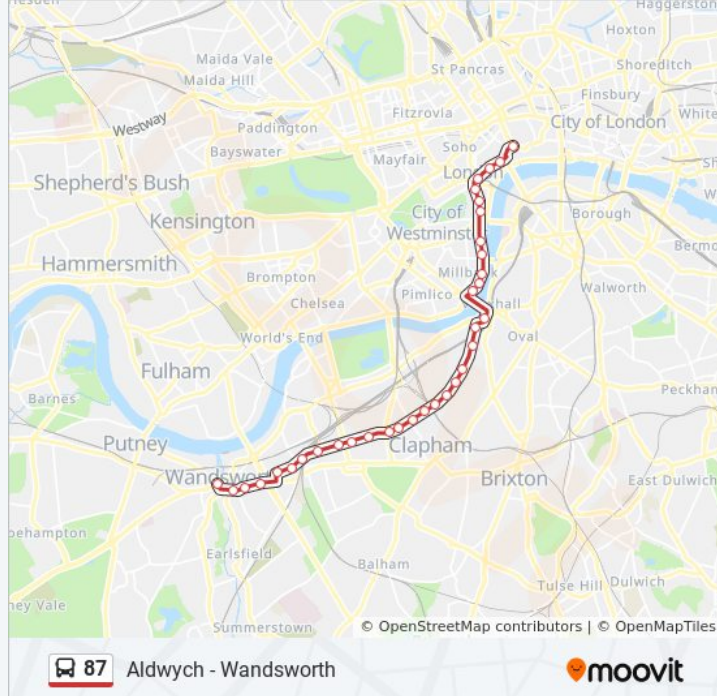

**Direction: Aldwych**

29 stops

[VIEW LINE SCHEDULE](#)

- Wandsworth Plain (G)
- Wandsworth Town Hall (N)
- East Hill / Alma Road (A)
- Marcilly Road (B)
- Plough Road (C)
- Clapham Junction Station (D)
- Lavender Hill Police Station (K)
- Battersea Arts Centre (A)
- Tipthorpe Road (B)
- Cedars Road (G)
- The Chase (H)
- Silverthorne Road (J)
- St Rule Street (K)
- Wandsworth Road Station (L)
- Union Road (M)
- Larkhall Park (G)
- Lansdowne Green (H)
- Nine Elms Station (J)
- Covent Garden Market East Side (K)
- Vauxhall Bus Station (B)
- Vauxhall Bridge Road (T)
- Tate Britain / Millbank Millen'M Pier (N)

### Direction: Wandsworth

33 stops

[VIEW LINE SCHEDULE](#)

Aldwych / Bush House (H)

Savoy Street (U)

Bedford Street (J)

Trafalgar Square / Charing Cross (K)

Whitehall / Trafalgar Square (N)

### 87 bus Info

**Direction:** Wandsworth

**Stops:** 33

**Trip Duration:** 56 min

**Line Summary:**

Westbury Street (C)

Silverthorne Road (D)

The Chase (E)

Huguenot Place / Alma Road (SH)

Herndon Road (SJ)

Wandsworth Town Hall (P)

Wandsworth Plain (F)

87 bus time schedules and route maps are available in an offline PDF at [moovitapp.com](https://moovitapp.com). Use the [Moovit App](#) to see live bus times, train schedule or subway schedule, and step-by-step directions for all public transit in London.