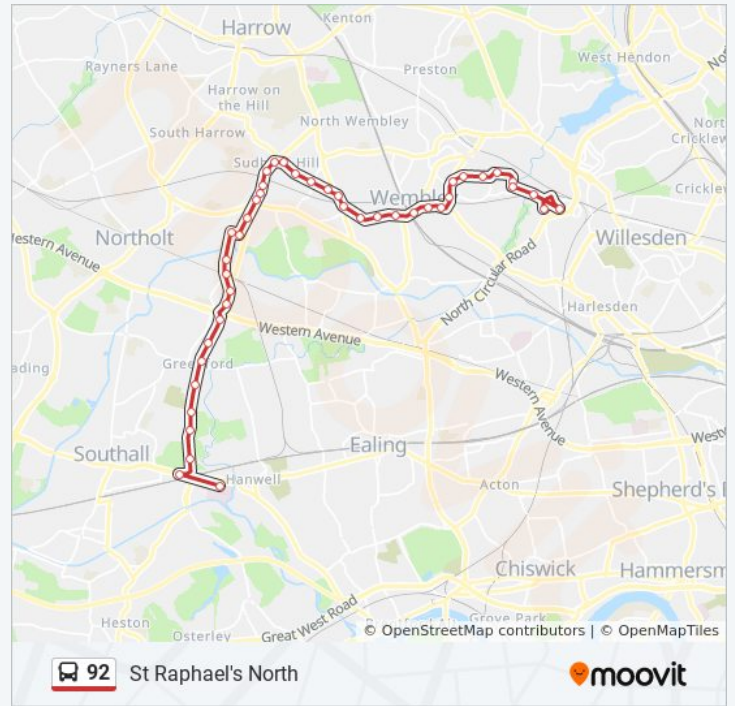

Trip Duration: 58 min
Line Summary:

Ingram Way / Bridge Hotel (GG)

Uneda Drive (HH)

Rockware Avenue / Greenford Station (JJ)

Auriol Drive

Clare Road

Berkeley Avenue

Oldfield Lane North (B)

Gainsboro Gardens (C)

Sudbury Hill Stn / Horsenden Ave (D)

Sudbury Hill Station (V)

South Vale (E)

Harrow Road (F)

Sudbury Court Drive (J)

Priory Avenue (K)

Maybank Avenue (E)

Butler's Green / Chestnut Avenue (E)

Rugby Avenue (L)

Sudbury & Harrow Road Station (G)

Chaplin Road (HA)

Copland Avenue (HB)

Ealing Road (CX)

Wembley Central Station (CM)

Ark Elvin Academy / Park Lane (SG)

Wembley Triangle (SM)

Wembley Stadium Station (SD)

Lakeside Way (D)

Brent Civic Centre (E)

Olympic Way (E)

Fifth Way

Atlas Road

Carey Way

Hannah Close (N)

Brent Park Tesco (T)