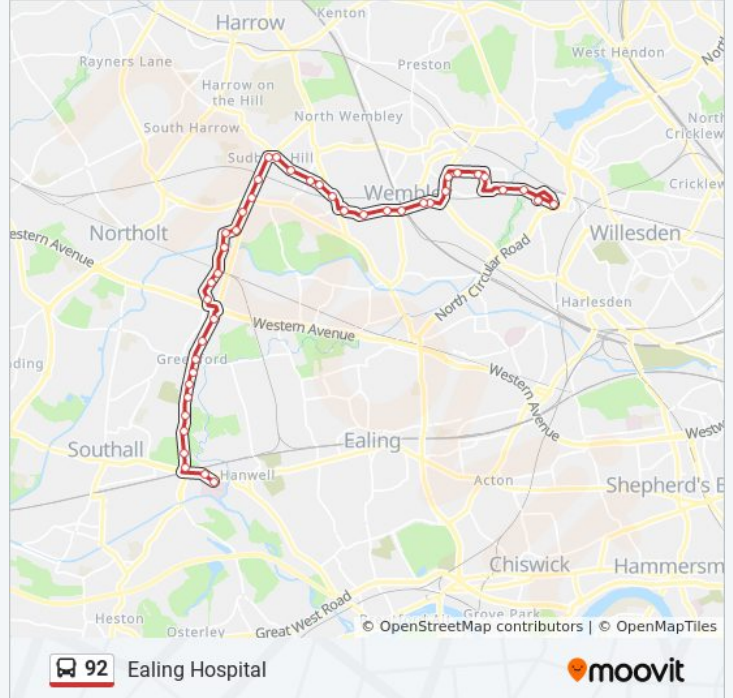

Direction: Ealing Hospital

42 stops

[VIEW LINE SCHEDULE](#)

Ikea Brent Park / Panther Drive (A)

Brent Park Tesco (T)

Hannah Close (W)

Third Way (W)

First Way

Copland Avenue (HC)

Bridgewater Road (F)

Sudbury & Harrow Road Station (J)

Chestnut Avenue (N)

Maybank Avenue (W)

Priory Avenue (L)

Sudbury Court Drive (M)

Harrow Road (N)

92 bus Info

Direction: Ealing Hospital

Stops: 42

Trip Duration: 58 min

Line Summary:

- Gainsboro Gardens (Q)
- Oldfield Lane North (R)
- Berkeley Avenue
- Currey Road
- Auriol Drive
- Greenford Station (MM)
- Birkbeck Avenue (NN)
- Courthope Road (OO)
- Cowgate Road (DD)
- Costons Lane (C)
- Ruislip Road East (D)
- Cardinal Wiseman High School (E)
- Greenford Depot (F)
- Greenford Park (G)
- Windmill Lane (H)
- Golf Links Estate (J)
- West Middlesex Golf Course (UE)
- Iron Bridge / Uxbridge Road (UF)
- St Bernard's Gatehouse / Windmill Park (UH)
- Ealing Hospital (S)

Direction: St Raphael's North

43 stops

[VIEW LINE SCHEDULE](#)

- Ealing Hospital (S)
- Iron Bridge (UD)
- West Middlesex Golf Course (UP)
- Golf Links Estate (D)
- Windmill Lane (E)
- Greenford Depot (U)
- Ruislip Road East (W)
- Costons Lane (X)
- Cowgate Road (EE)