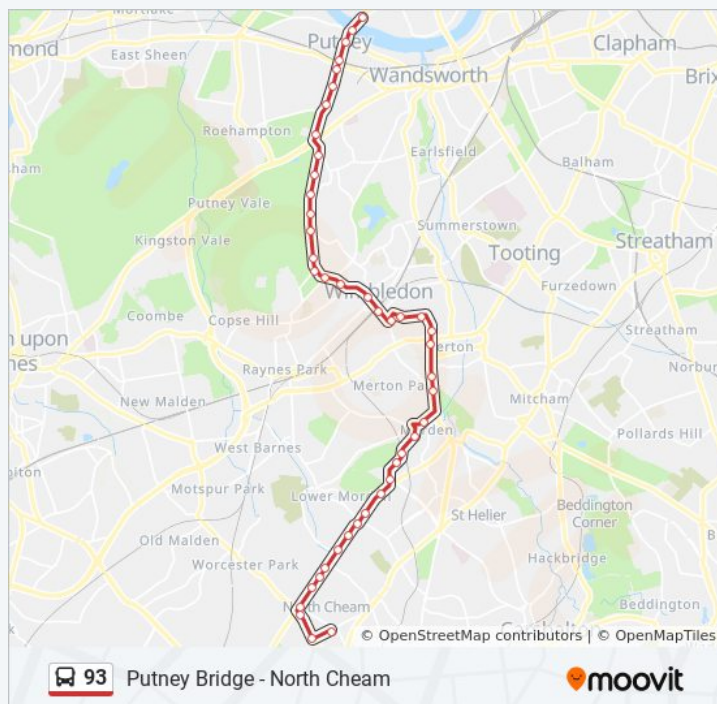

**Direction: North Cheam**

43 stops

[VIEW LINE SCHEDULE](#)

- Putney Bridge Station (FC)
- Putney Bridge (FE)
- St Mary's Church / Putney Pier (R)
- Putney Exchange (L)
- Putney Station (E)
- Lytton Grove (P)
- Putney Hill / Green Man (R)
- Tibbet's Corner (PD)
- Inner Park Road (PE)
- Albemarle (PF)
- Queensmere Road (S)
- Parkside Hospital (S)
- Calonne Road (A)
- Parkside Avenue (B)
- Wimbledon War Memorial (C)
- Marryat Road (D)
- High Street / Wimbledon Village (E)
- Wimbledon Hill Road (S)
- Wimbledon Station (D)
- Wimbledon Theatre (X)
- The Polka Theatre (SU)
- Merton Road (SV)

**Stops:** 43

**Trip Duration:** 58 min

**Line Summary:**

Morden Road / South Wimbledon Station (SJ)

Morden Road Tram Stop (SK)

Dorset Road (B)

Kenley Road (D)

London Road / Morden Station (G)

Morden Court (K)

Morden South Station (MA)

Chalgrove Avenue (MB)

South Thames College (MU)

London Road / the George (MC)

Rutland Drive (MD)

Tudor Drive (EH)

Ash Road (SJ)

Putney Hill / Green Man (M)

Lytton Grove (PJ)

St John's Avenue (C)

Putney Station (B)

Putney Exchange (M)

St Mary's Church / Putney Pier (T)

93 bus time schedules and route maps are available in an offline PDF at [moovitapp.com](https://moovitapp.com). Use the [Moovit App](#) to see live bus times, train schedule or subway schedule, and step-by-step directions for all public transit in London.