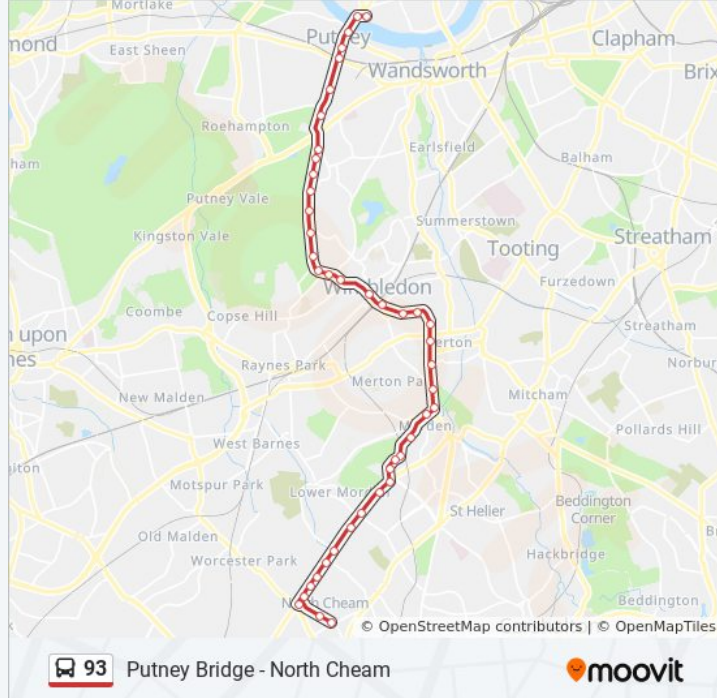

**Direction: North Cheam**

43 stops

[VIEW LINE SCHEDULE](#)

- Putney Bridge Station (FC)
- Putney Bridge (FE)
- St Mary's Church / Putney Pier (R)
- Putney Exchange (L)
- Putney Station (E)
- Lytton Grove (P)
- Putney Hill / Green Man (R)
- Tibbet's Corner (PD)
- Inner Park Road (PE)
- Albemarle (PF)
- Queensmere Road (S)
- Parkside Hospital (S)
- Calonne Road (A)
- Parkside Avenue (B)
- Wimbledon War Memorial (C)
- Marryat Road (D)
- High Street / Wimbledon Village (E)
- Wimbledon Hill Road (S)
- Wimbledon Station (D)
- Wimbledon Theatre (X)
- The Polka Theatre (SU)
- Merton Road (SV)

**Stops:** 43

**Trip Duration:** 58 min

**Line Summary:**

Morden Road / South Wimbledon Station (SJ)

Morden Road Tram Stop (SK)

Dorset Road (B)

Kenley Road (D)

London Road / Morden Station (G)

Morden Court (K)

Morden South Station (MA)

Chalgrove Avenue (MB)

South Thames College (MU)

London Road / the George (MC)

Rutland Drive (MD)

Tudor Drive (EH)

Ash Road (SJ)

### Direction: Putney Bridge

42 stops

[VIEW LINE SCHEDULE](#)

Priory Road (Q)

Church Hill Road (H)

North Cheam / Queen Victoria (C)

North Cheam Sports Club (HJ)

Langley Avenue (HK)