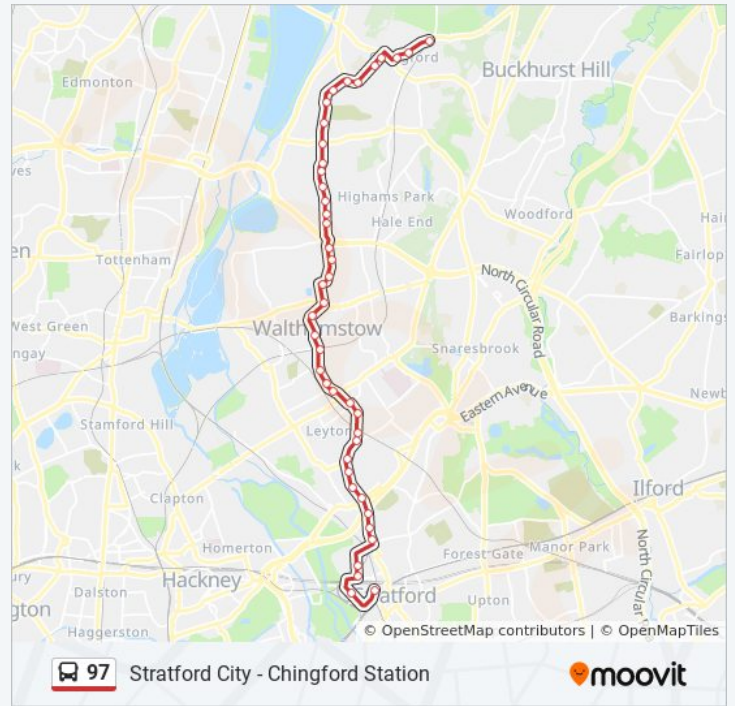

**97 bus Info**

**Direction:** Stratford City

**Stops:** 42

**Trip Duration: 57 min**  
**Line Summary:**

Hall Lane (J)

Larkswood Road (U)

Ainslie Wood Road (V)

Leonard Road (S)

Leyton Midland Road Station (SN)

Leyton Sports Ground (SP)

Vicarage Road (S)

Grange Park Road (P)

Buckingham Road (L)

Leyton Library (J)

Leyton Station (A)

Millais Road (S)

Drapers Field (G)

Chobham Academy (Y)

Stratford International Station (S)

Westfield Avenue (A)

Stratford City Bus Station (S)

97 bus time schedules and route maps are available in an offline PDF at moovitapp.com. Use the [Moovit App](#) to see live bus times, train schedule or subway schedule, and step-by-step directions for all public transit in London.