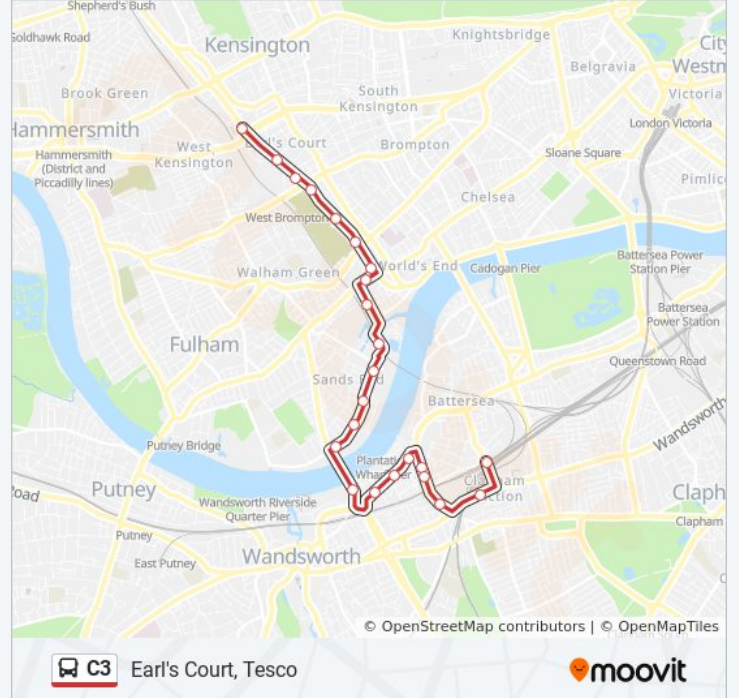

Hope Street / Plantation Wharf Pier (P)

Chatfield Road (TH)

Petergate (TJ)

Bridgend Road (TD)

Wandsworth Bridge (TU)

William Morris Way / Sainsbury's (TW)

Glenrosa Street (H)

Imperial Wharf Station / Imperial Road (J)

### C3 bus Info

**Direction:** Earl's Court, Tesco

**Stops:** 23

**Trip Duration:** 30 min

**Line Summary:**

Earls Court Station (C)

Warwick Road Tesco

### Direction: Fulham, Sands End

25 stops

[VIEW LINE SCHEDULE](#)

West Cromwell Road (E)

Cromwell Road (H)

Nevern Place (K)

Earls Court Station (A)

Earls Court Road / Old Brompton Road (L)

### C3 bus Info

**Direction:** Fulham, Sands End

**Stops:** 25

**Trip Duration:** 31 min

**Line Summary:**

Chatfield Road (TP)

Hope Street / Plantation Wharf Pier (C)

Wallis Close (M)