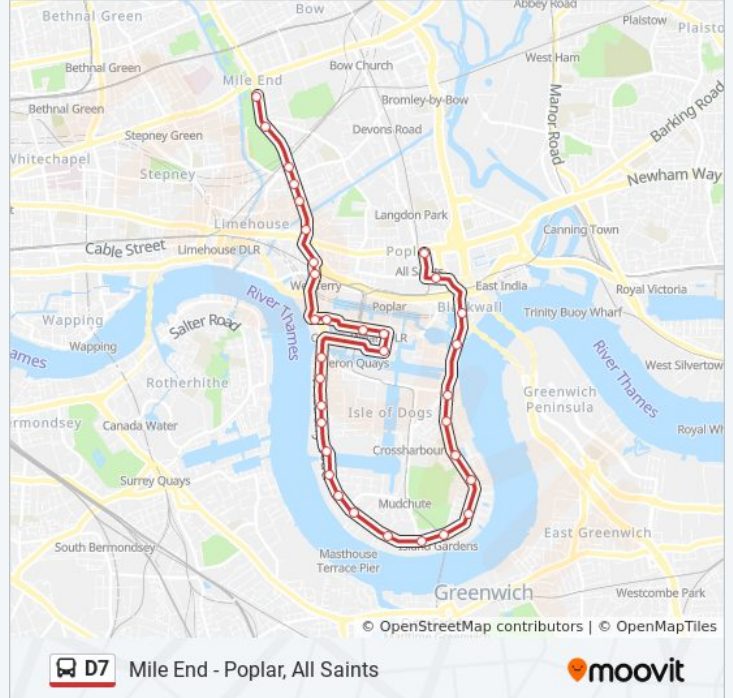

D7 bus Info
Direction: Mile End
Stops: 32
Trip Duration: 33 min
Line Summary:

- Poplar / All Saints Church (G)
- Aspen Way (Q)
- Coldharbour (H)
- Stewart Street (J)
- St John's Park (K)
- Cubitt Town School (CQ)
- Pier Street (CR)
- Christ Church Isle Of Dogs (C)
- Island Gardens Station (D)
- East Ferry Road (E)
- Langbourne Place (F)
- Harbinger School / Masthouse Ter. Pier (M)
- St Edmund's School (N)
- Crews Street (P)
- Arnhem Wharf Primary School (R)
- Sir John Mcdougall Gardens (S)
- Barkantine Clinic / Hutchings Street (T)
- Byng Street (U)
- Marsh Wall / Heron Quay (V)
- Canary Wharf Station Bank St (K)
- Canada Square South (J)
- Canary Wharf (G)

West India Avenue (E)

Westferry Circus / Canary Wharf Pier (B)

Westferry Station (WK)

Salter Street (WL)

East India Dock Road (WO)

Pixley Street (WQ)

St Paul's Way (MA)

Ackroyd Drive (MB)

Eric Street (MC)

Mile End Station (B)

Direction: Poplar, All Saints

33 stops

[VIEW LINE SCHEDULE](#)

Mile End Station / Bow Road (H)

Eric Street (ME)

Mile End Park Leisure Centre (MF)

D7 bus Info

Direction: Poplar, All Saints

Stops: 33

Trip Duration: 34 min

Line Summary:

Harbinger School / Masthouse Ter. Pier (H)

Maconochies Road (A)

East Ferry Road (B)