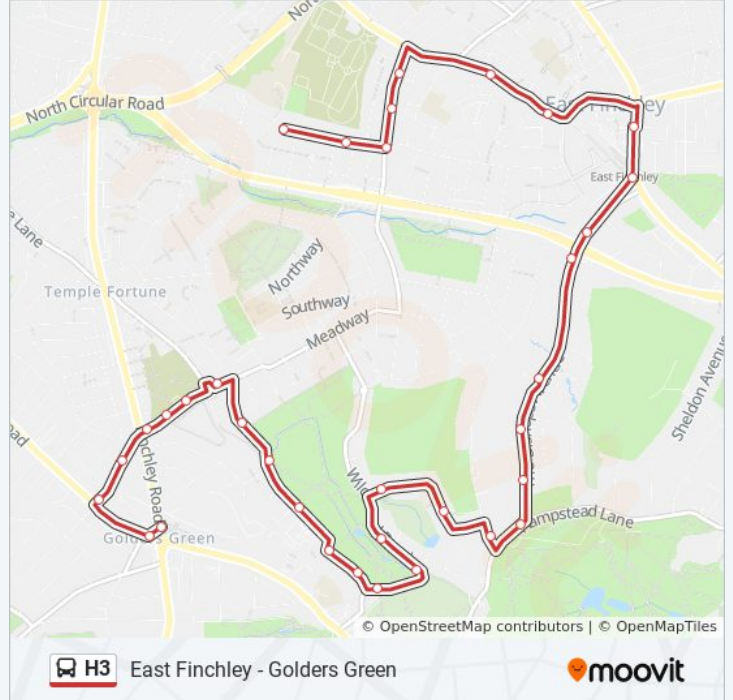

Direction: East Finchley

34 stops

[VIEW LINE SCHEDULE](#)

- Golders Green Station (GW)
- Finchley Road (GN)
- Golders Way (T)
- Elmcroft Avenue Golders Green
- Hoop Lane Finchley Road
- Golders Green Crematorium (E)
- Hoop Lane Cemetery (E)
- Meadway Gate
- Hampstead Way Linnell Drive (S)
- Hampstead Heath Extension (S)
- Reynolds Close Hampstead Heath (S)
- Wellgarth Road Hampstead Heath (S)
- Romsey Close (S)
- Wildwood Road Hampstead Heath
- Wildwood Rise (E)
- Turners Wood (N)
- Ingram Avenue (E)
- Spaniards Close (S)
- Winnington Road (S)
- Kenwood House
- The Bishops Avenue Hampstead Lane (N)
- Canons Close (N)

H3 bus Info

Direction: East Finchley

Stops: 34

Trip Duration: 23 min

Line Summary:

Byron Drive (N)
 Lyttleton Road
 Aylmer Road (A)
 East Finchley Station (E)
 Fairlawn Avenue (S)
 Abbots Gardens
 Trinity Avenue
 Ossulton Way
 Ludlow Way
 Brim Hill (S)
 Hill Rise East Finchley (E)
 East Finchley Hill Top (W)

Direction: Golders Green

39 stops

[VIEW LINE SCHEDULE](#)

East Finchley Hill Top (W)
 Brookland Rise (S)
 Midholm (E)
 Market Place (E)
 Maurice Walk (W)
 Brim Hill (N)
 Holyoake Walk
 Ossulton Way (K)
 Trinity Avenue
 Stanley Road
 High Road East Finchley (R)
 Fairlawn Avenue (J)
 East Finchley Station (H)
 Great North Road (B)
 The Bishops Avenue Aylmer Road
 Bishops Grove
 White Lodge Close (S)

H3 bus Info

Direction: Golders Green

Stops: 39

Trip Duration: 28 min

Line Summary:

Arden Court Gardens (S)

Canons Close (S)

Kenwood House (W)