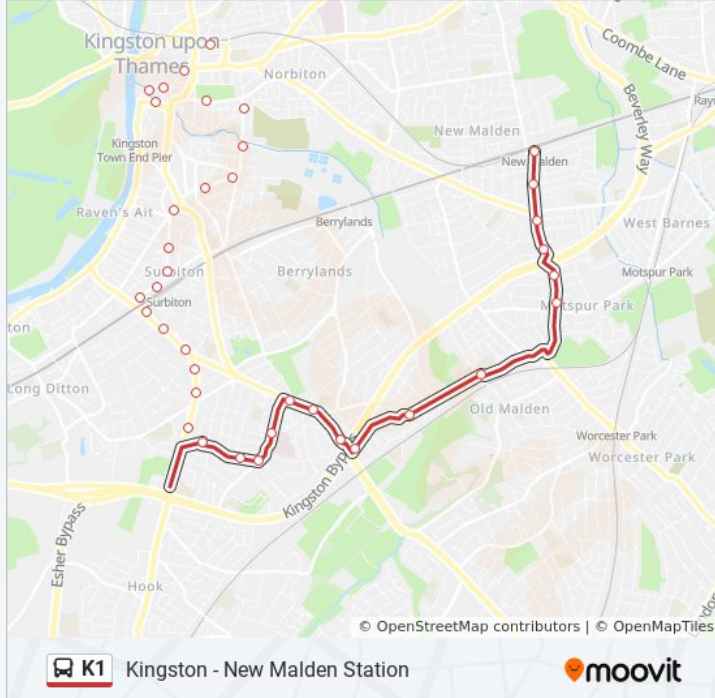

### Direction: Kingston

36 stops

[VIEW LINE SCHEDULE](#)

- New Malden Station (P)
- New Malden High Street (D)
- New Malden / the Fountain (J)
- St James Church / Kingston By-Pass (MA)
- Blakes Lane (MB)
- Malden Manor Station (MW)
- Malden Manor / Richard Challoner School (MX)
- Manor Drive North (MR)
- Southwood Drive / Elmbridge Avenue (S)
- Warren Drive South (W)
- Vincent Avenue
- Tolworth Tower / Tolworth Station (C)
- Tolworth Broadway (G)
- Princes Avenue (L)
- King Charles Road (LN)
- Tolworth Hospital (LD)
- Thornhill Road (LE)
- Douglas Road (LF)
- Malvern Road (W)
- The Maypole (HR)
- Langley Avenue (SA)
- Mountcombe Close (SB)

**K1 bus Info**

**Direction:** New Malden Station

**Stops:** 33

**Trip Duration:** 51 min

**Line Summary:**

Ditton Road (HA)

Ash Tree Close (HU)

Malvern Road (E)

Douglas Road (LH)

Red Lion Road (LJ)

Tolworth Hospital (LK)

King Charles Road (LC)

Princes Avenue (J)

Tolworth Broadway (F)

Tolworth Station / Woodland Way (N)

Warren Drive South (E)

Malden Manor Station (MG)

Motspur Park (ML)

Blakes Lane (MM)

St James Church / Kingston By-Pass (MN)

New Malden / the Fountain (K)

New Malden High Street (C)

New Malden Station (P)

K1 bus time schedules and route maps are available in an offline PDF at [moovitapp.com](https://moovitapp.com). Use the [Moovit App](#) to see live bus times, train schedule or subway schedule, and step-by-step directions for all public transit in London.