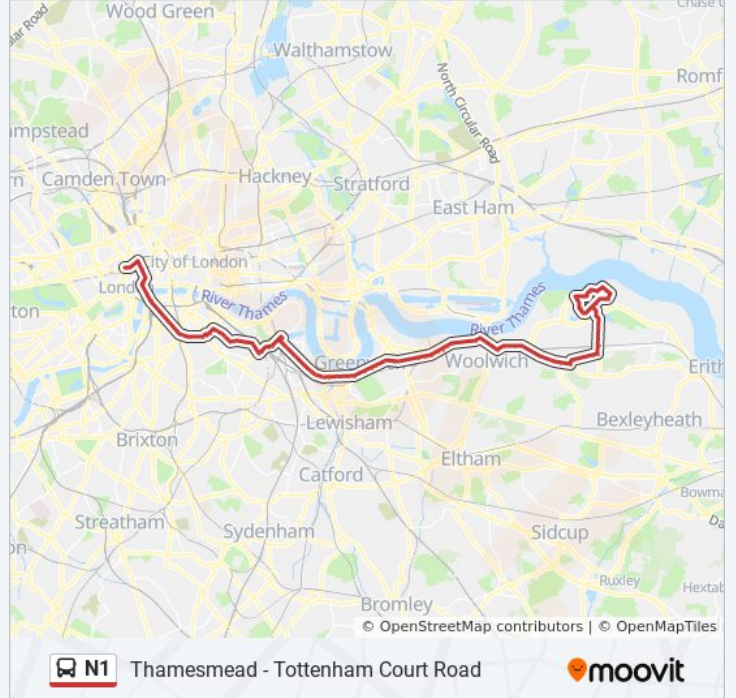

Corbetts Lane (RM)
Warndon Street (RN)
Surrey Quays Shopping Centre (J)
Surrey Quays Station (L)
Lower Road / Surrey Quays Station (M)
Lower Road / Plough Way (T)
Bestwood Street (S)
Deptford Park School (T)
Deptford Fire Station (V)
Abinger Grove (W)
Sayes Court Estate
Deptford High Street (C)
Macmillan Students Village (D)
Creekside (Z)
Creek Road / Norman Road (Y)
Greenwich Tn Ctr / Cutty Sark Stn (A)
National Maritime Museum (F)
Trafalgar Estate (S)
Trafalgar Road / Maze Hill (H)
King William Lane (K)
Tyler Street (J)
Vanbrugh Hill (D)
Marlton Street (P)
Kensing Road (E)
Rainton Road (H)
Woolwich Road / Victoria Way (E)
Woolwich Road / Gallions Road
Charlton Station / Woolwich Road (E)
Stone Lake Retail Park (C)
Woolwich Road / Charlton Lane (A)
Greenwich Trust School (S)
Yateley Street (E)
Warspite Road (T)