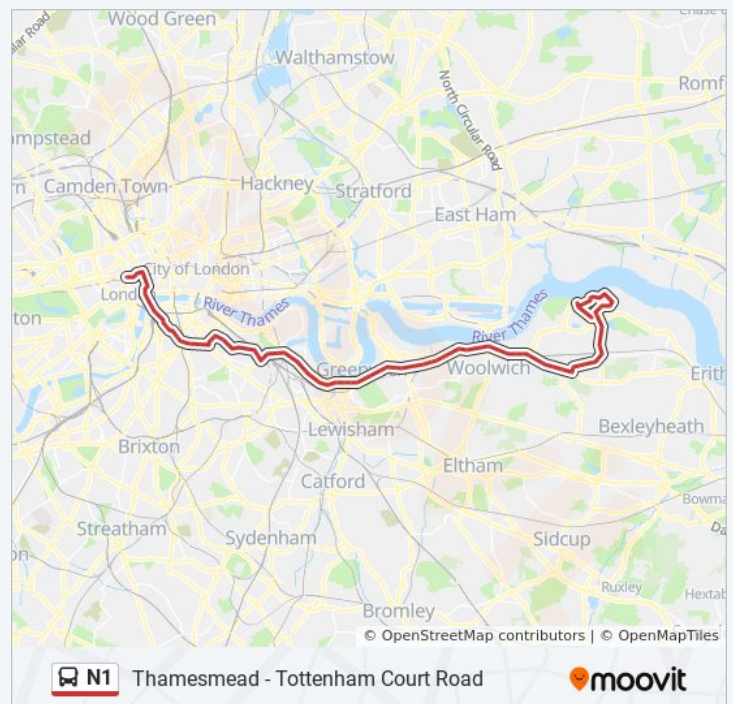

Greenwich Community College (WP)

N1 bus Time Schedule

Tottenham Court Road Route Timetable:

Sunday	12:00 AM - 4:30 AM
Monday	12:00 AM - 4:30 AM
Tuesday	12:00 AM - 4:30 AM
Wednesday	12:00 AM - 4:30 AM
Thursday	12:00 AM - 4:30 AM
Friday	12:00 AM - 4:30 AM
Saturday	12:00 AM - 4:30 AM

N1 bus Info

Direction: Tottenham Court Road

Stops: 82

Trip Duration: 66 min

Line Summary:

Maxey Road (W)

Woolwich Station (D)

Beresford Sq / Woolwich Arsenal Stn (U)