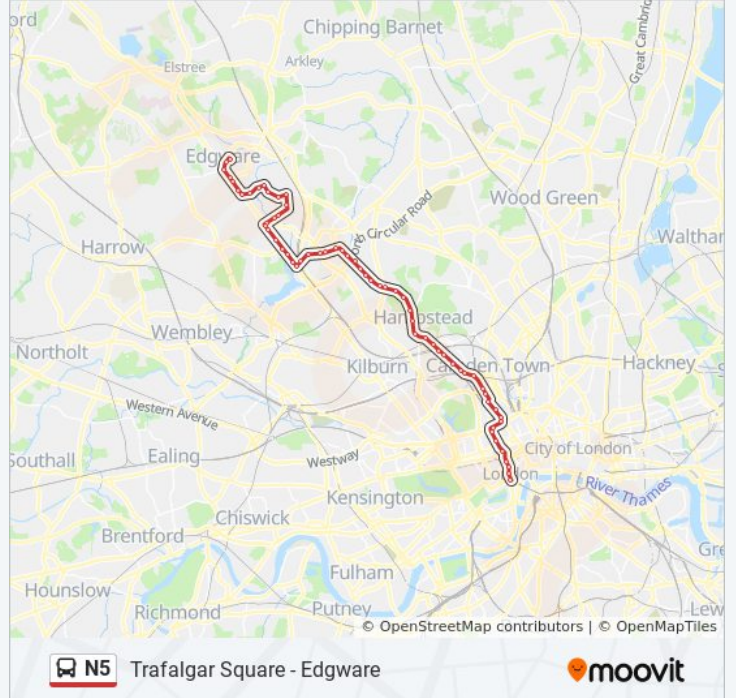

N5 bus Info

Direction: Edgware

Stops: 63

Trip Duration: 63 min

Line Summary:

Hampstead Station (B)
Whitstone Pond / Jack Straw's Castle (E)
Inverforth House (F)
North End Road / Golders Hill Park
Wellgarth Road (W)
Golders Green Station (GK)
Finchley Road (GN)
Hoop Lane (A)
Woodstock Avenue (B)
Limes Avenue (C)
Golders Manor Drive (D)
North Circular Road (E)
Brent Street / Green Lane (F)
Brent Green (Z)
Hendon Central Station (B)
Hendon Way (C)
Audley Road
Hendon Station (HE)
West Hendon Broadway (HL)
West Hendon Broadway / Herbert Road (HM)
Hendon Magistrates Court (HP)
Kingsbury Road (HQ)
Sheaveshill Avenue (CH)
Colindeep Lane (GZ)
Colindale Avenue (CL)
Stonecrop Close (CV)
Colindale Station (CB)
Colindale Library (QT)
Quakers Course (QD)
North Acre (QU)
Angus Gardens (QV)
Burnt Oak Leisure Centre (QW)
Gunter Grove (T)

Direction: Trafalgar Square

64 stops

[VIEW LINE SCHEDULE](#)

Edgware Bus Station (D)

Whitchurch Lane (N)

Deansbrook Road Burnt Oak Bwy (Hd)

Edgware Community Hospital (Ha)

North Road (A)