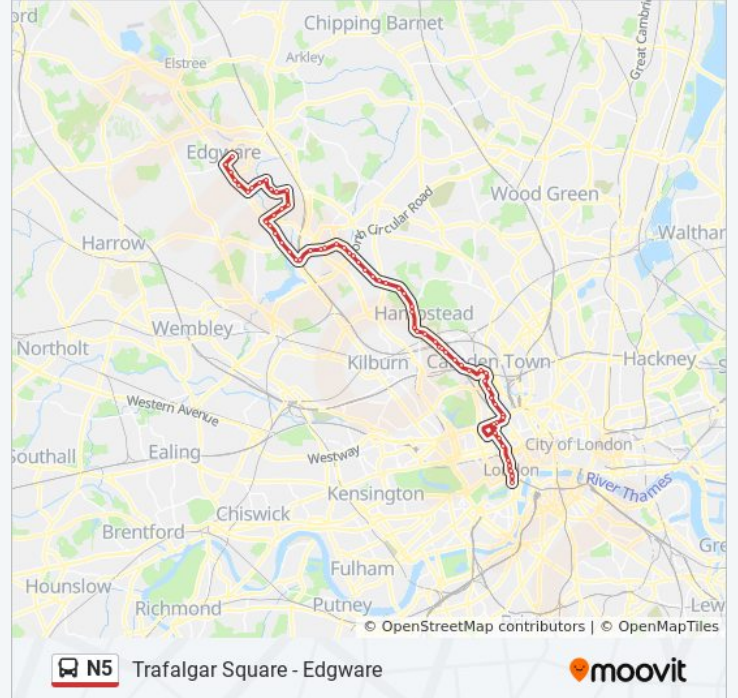

Hendon Central Station (A)

Brent Green (Y)

Brent Street / Green Lane (L)

North Circular Road (M)

Golders Manor Drive (N)

Highfield Avenue (P)

Woodstock Avenue (R)

Hoop Lane (S)

Pilgrim's Lane (S)

Haverstock Hill / Pond Street (F)

Belsize Park Station (L)

Downside Crescent (M)

Upper Park Road (N)

Haverstock Hill / Steele's Village (P)

Chalk Farm Station (CD)

Chalk Farm Road / Morrisons (CE)

Hawley Road (M)

Camden Gardens (D)

Camden Town Station (S)

Pratt Street (W)

Mornington Crescent Station (C)

Silverdale (W)

William Road (K)

Euston Road (U)

Capper Street (N)

Goodge Street Station (D)

Stephen Street (B)

Cambridge Circus (D)

Leicester Square Station (J)

St Martin's Place (K)

Trafalgar Square / Charing Cross Stn (D)

Whitehall / Trafalgar Square (N)