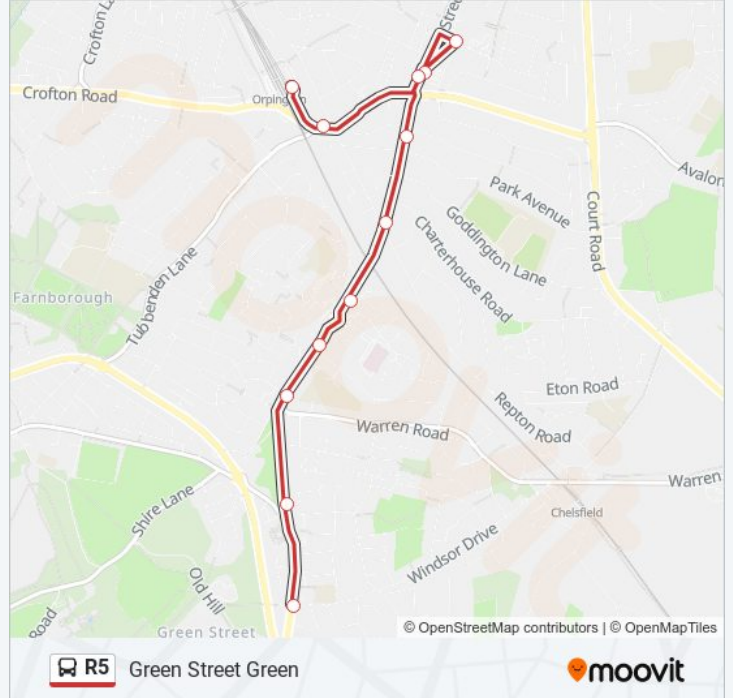

Use the Moovit App to find the closest R5 bus station near you and find out when is the next R5 bus arriving.

Direction: Green Street Green

12 stops

[VIEW LINE SCHEDULE](#)

- Orpington Bus Station (E)
- Tubbenden Lane Station Road (H)
- High Storpington War Memorial (R)
- Orpington / Walnuts Centre (X)
- High Storpington War Memorial (S)
- Hillcrest Road Orpington (M)
- Sevenoaks Road / Tower Road (D)
- Sevenoaks Road Orpington Hospital Orpington (E)
- Sevenoaks Road Cloonmore Avenue Orpington (F)
- Crescent Way (G)
- Glentrammon Road Green Street Green (E)
- High Streetgreen Street Green (G)

R5 bus Info

Direction: Green Street Green

Stops: 12

Trip Duration: 13 min

Line Summary:

Direction: Orpington Station

50 stops

[VIEW LINE SCHEDULE](#)

- High Streetgreen Street Green (B)
- Sevenoaks Rd Green Street Grn (J)
- The Hillside
- Pratts Bottom Sevenoaks Road Pratt's Bottom
- Pratts Bottom Orchard Road Pratt's Bottom
- Pratts Bottom the Green Pratt's Bottom
- Pratts Bottom Primary School
- Hillside Farm Pratt's Bottom
- Bowens Yard Knockholt Pound
- Halstead Lane
- Meadway
- Shoreham Lane
- Clarks Lane
- The Cock
- Meadway
- Halstead Lane
- Park Corner
- Three Horseshoes

R5 bus Info

Direction: Orpington Station

Stops: 50

Trip Duration: 11 min

Line Summary:

Coolings Green

Blueberry Lane

War Memorial