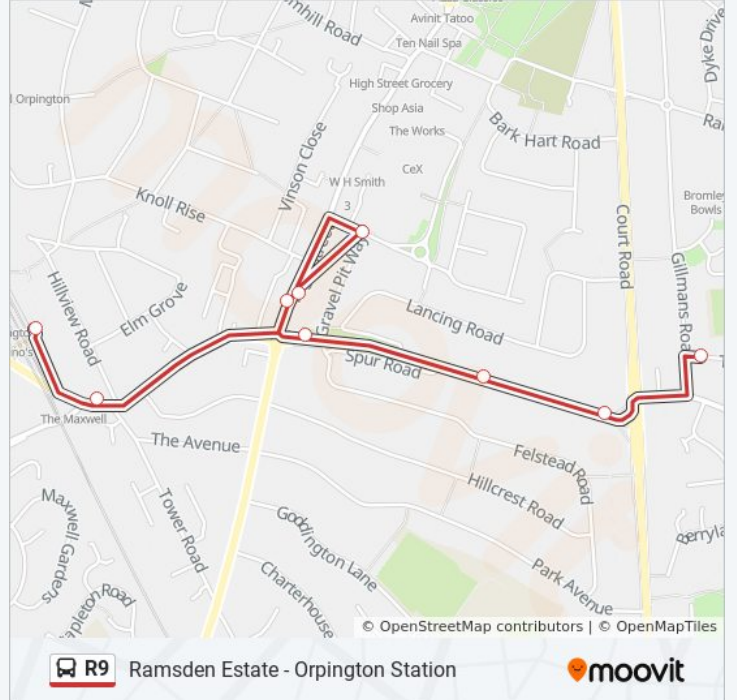

**Direction: Orpington Station**

18 stops

[VIEW LINE SCHEDULE](#)

- Tintagel Road / Gillmans Road (J)
- Quilter Road (L)
- Ramsden Road (C)
- Brow Crescent (D)
- Skeet Hill (E)
- Chelsfield Lane / Alma Road (F)
- Long Acre (G)
- Avalon Close
- Craven Road
- Berrylands (W)
- Wilmington Avenue (N)
- Court Road
- Spur Road
- Spur Road / Orpington War Memorial (N)
- High Storpington War Memorial (R)
- Orpington / Walnuts Centre (X)
- Tubbenden Lane Station Road (J)
- Orpington (G)

**R9 bus Info**

**Direction:** Orpington Station

**Stops:** 18

**Trip Duration:** 15 min

**Line Summary:**

### Direction: Ramsden Estate

9 stops

[VIEW LINE SCHEDULE](#)

- Orpington Bus Station (D)
- Tubbenden Lane Station Road (H)
- High Storpington War Memorial (R)
- Orpington / Walnuts Centre (X)
- High Storpington War Memorial (S)
- Spur Road Orpington War Memorial Orpington (P)
- Spur Road
- Court Road Orpington
- Tintagel Road / Gillmans Road (J)

### R9 bus Info

**Direction:** Ramsden Estate

**Stops:** 9

**Trip Duration:** 10 min

**Line Summary:**

R9 bus time schedules and route maps are available in an offline PDF at [moovitapp.com](https://moovitapp.com). Use the [Moovit App](#) to see live bus times, train schedule or subway schedule, and step-by-step directions for all public transit in London.