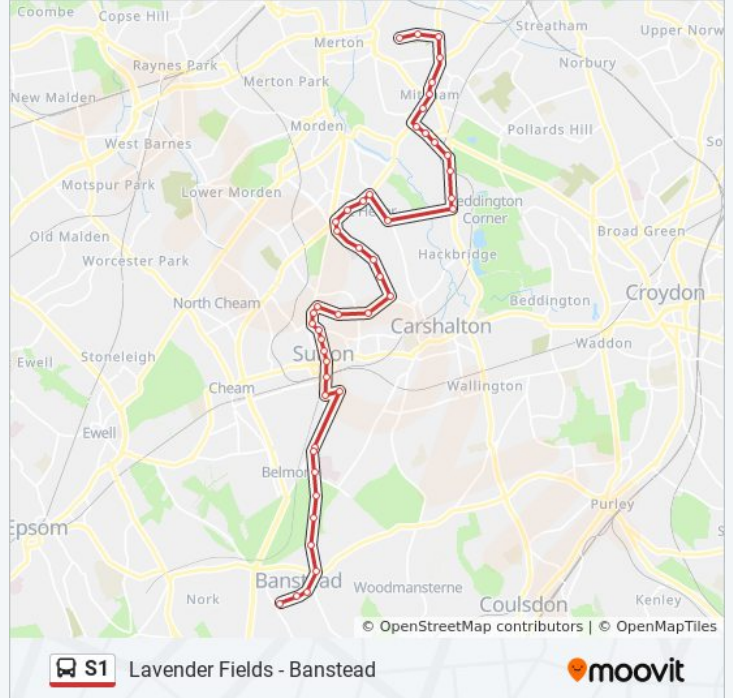

Cavendish Road

Sutton Hospital (W)

Sutton Hospital (J)

Downs Road Belmont Station (F)

Highdown Road

Banstead Downs

Grange Gardens

Croydon Lane

### Direction: Lavender Fields

39 stops

[VIEW LINE SCHEDULE](#)

Marks And Spencer

The Woolpack

Croydon Lane

Grange Gardens

Banstead Downs