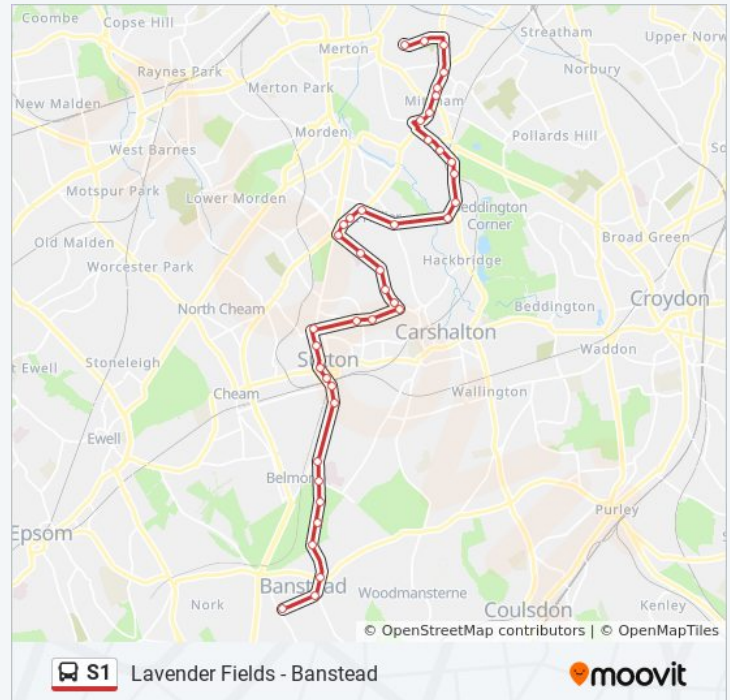

Crown Road (Y)

Paget Avenue

Erskine Road

Poulton Avenue (P)

Muschamp Road (R)

Welbeck Road (N)

St Helier Hospital St Helier (HA)

Wrythe Lane / Rose Hill Roundabout (RL)

The Wilson Hospital (H)

Mitcham Police Station (R)

Mitcham / Lower Green (L)

Glebe Court (J)

Mitcham Fair Green (D)

Downe Road / Mitcham Library (A)

Eveline Road (D)

London Road / Figge's Marsh (L)

Taylor Road (S)

### S1 bus Info

**Direction:** Lavender Fields

**Stops:** 39

**Trip Duration:** 61 min

**Line Summary:**

S1 bus time schedules and route maps are available in an offline PDF at [moovitapp.com](https://moovitapp.com). Use the [Moovit App](#) to see live bus times, train schedule or subway schedule, and step-by-step directions for all public transit in London.