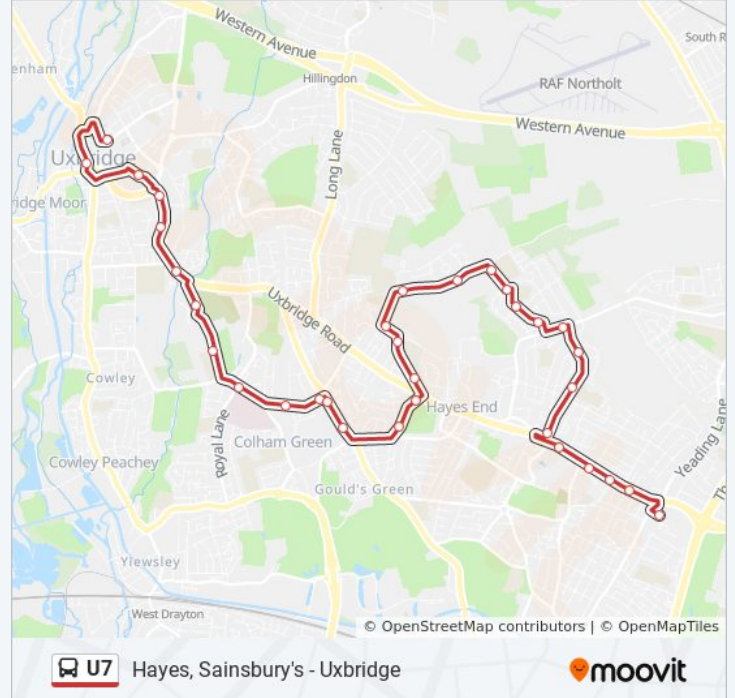

- Uxbridge Station (O)
- Crown Walk (R)
- Vine Street (T)
- St Andrew's Church (Y)
- Manor Waye (Z)
- The Greenway (Bd)
- Ivybridge Close (BG)
- Brunel University (BH)
- Brunel University Sports Park (HC)
- Hillingdon Hospital (HB)
- Colham Road (A)
- Micawber Avenue (B)
- Pield Heath Avenue (CJ)
- Lees Road (Cc)
- Lady Craig Court (CD)
- Green Lane (XS)
- New Road (XT)
- Hewens College (N)
- Heath Road (N)
- Mellow Lane West (W)
- Turner Close (E)
- Romney Road (A)

U7 bus Info
Direction: Hayes, Sainsbury's
Stops: 35
Trip Duration: 37 min
Line Summary:

Charville Academy (B)

Charville Library (C)

Weymouth Road (D)

Adelphi Crescent (E)

Adelphi Way (F)

The Brook House (K)

Green Lane (XL)

Barwick Drive (CE)

Lees Road (Cf)

Field Heath Avenue (CH)

Micawber Avenue (C)

Hillingdon Hospital (HA)

Kingston Lane / Pentecostal Church (HD)

Brunel University (BJ)

The Greenway (Be)

Manor Way (W)

St Andrew's Church (X)

Civic Centre (U)

Crown Walk (P)

Belmont Road (D)

U7 bus time schedules and route maps are available in an offline PDF at moovitapp.com. Use the [Moovit App](#) to see live bus times, train schedule or subway schedule, and step-by-step directions for all public transit in London.