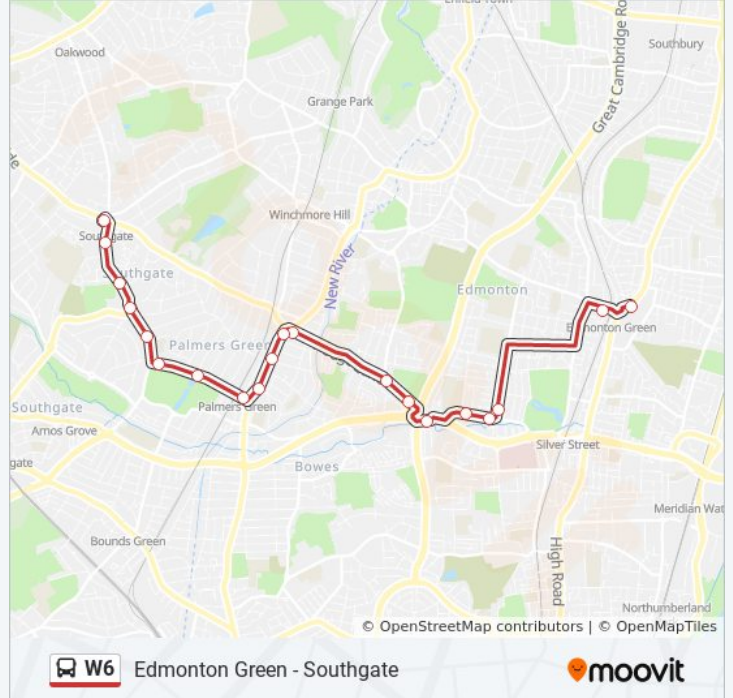

### W6 bus Info

**Direction:** Edmonton Green

**Stops:** 18

**Trip Duration:** 27 min

**Line Summary:**

**Direction: Southgate**

21 stops

[VIEW LINE SCHEDULE](#)

**W6 bus Info**

**Direction:** Southgate

**Stops:** 21

**Trip Duration:** 27 min

**Line Summary:**

Meadway (V)

Southgate College (A)

Southgate Station (H)