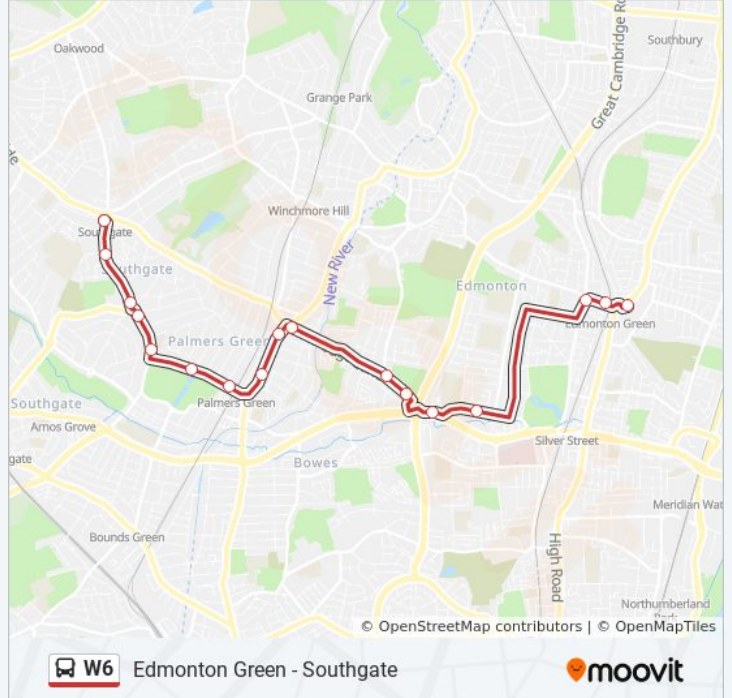

### Direction: Edmonton Green

18 stops

[VIEW LINE SCHEDULE](#)

- Southgate Station (C)
- Meadway (A)
- Ye Olde Cherry Tree (B)
- Forestdale (C)
- Broomfield Park (D)
- Palmers Green Station (E)
- Lodge Drive (C)
- Bourne Hill (N)
- Hedge Lane Green Lanes
- Hedge Lane (E)
- Hedge Lane / Firs Lane (E)
- Great Cambridge Road
- Cambridge Roundabout / East Side (EC)
- North Middlesex Hospital (K)
- Haselbury Road Chalfont Road (N)
- Victoria Road Church Street (N)
- Edmonton Green Station (U)
- Edmonton Green Bus Station (A)

### W6 bus Info

**Direction:** Edmonton Green

**Stops:** 18

**Trip Duration:** 27 min

**Line Summary:**

**Direction: Southgate**

21 stops

[VIEW LINE SCHEDULE](#)

- Edmonton Green Bus Station (E)
- Northern Avenue (S)
- Haselbury Road Silver Street (S)
- North Middlesex Hospital (J)
- Millfield Theatre & Arts Centre (WQ)
- Cambridge Roundabout / East Side (WS)
- Great Cambridge Road (W)
- Hedge Lane / Firs Lane (W)
- Hedge Lane (W)
- Hedge Lane Green Lanes
- Bourne Hill (S)
- Fox Lane (Z)
- Lodge Drive (B)
- Palmers Green Station (D)
- Broomfield Park (M)
- Forestdale (N)
- Selborne Road (T)
- Ye Olde Cherry Tree (U)

**W6 bus Info**

**Direction:** Southgate

**Stops:** 21

**Trip Duration:** 27 min

**Line Summary:**

Meadway (V)

Southgate College (A)

Southgate Station (H)