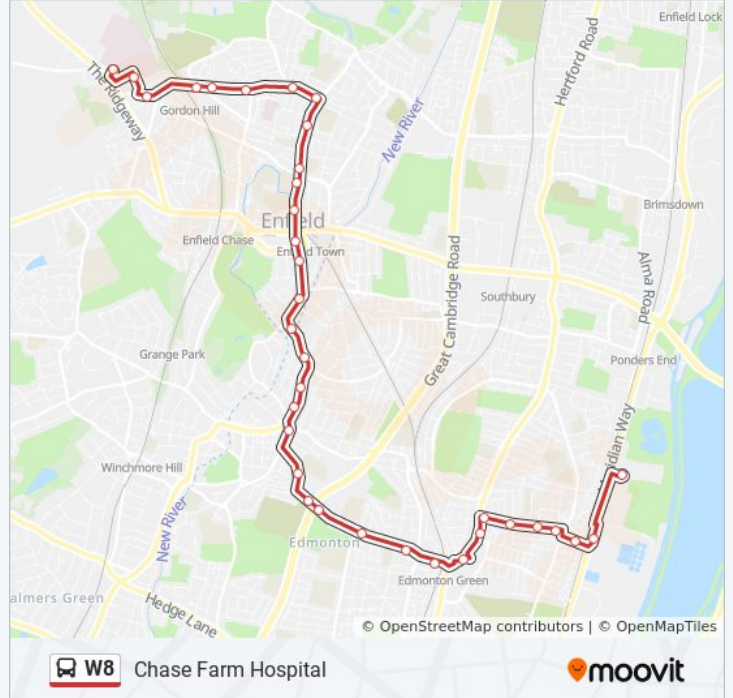

Direction: Chase Farm Hospital

35 stops

[VIEW LINE SCHEDULE](#)

- Picketts Lock Centre (E)
- Meridian Way (S)
- Montagu Road (W)
- Warley Road (W)
- Exeter Road (LT)
- Chester Road (LW)
- St Edmunds Catholic Primary School (LY)
- Monmouth Road (LH)
- Edmonton Green Bus Station (E)
- Edmonton Green Station (R)
- All Saints Church (S)
- Edmonton Fire Station (EE)
- Great Cambridge Road (EF)
- Edmonton Cemetery (EG)
- Lower Edmonton School (EH)
- Bury Street West (C)
- Bush Hill Road (W)
- Conifer Gardens (H)
- St Stephen's Church (J)
- Bush Hill (K)
- Park Crescent (L)
- Cecil Road / St Annes School (Y)

W8 bus Info

Direction: Chase Farm Hospital

Stops: 35

Trip Duration: 35 min

Line Summary:

Enfield Town Station (V)
 Enfield Civic Centre (G)
 Enfield Police Station (L)
 Parsonage Lane Baker Street (M)
 Bell Road (N)
 Baker Street (P)
 Browning Road (Q)
 Chase Side (R)
 Blossom Lane (S)
 Gordon Hill (A)
 Hardy Way (E)
 Harefield Close (C)
 Chase Farm Hospital / Main Entrance

Direction: Lee Valley Leisure Complex

36 stops

[VIEW LINE SCHEDULE](#)

Chase Farm Hospital / Main Entrance
 Hardy Way Enfield (D)
 Gordon Hill Station (B)
 Blossom Lane / Clay Hill (C)
 Chase Side Clay Hill (D)
 Browning Road (E)
 Baker Street (F)
 Bell Road (H)
 Gordon Road (HH)
 Parsonage Lane (J)
 Enfield Police Station (K)
 Enfield Town / Silver Street (H)
 Enfield Town / Genotin Road (R)
 Cecil Road / St Annes School (T)
 Park Crescent (A)
 Bush Hill (B)

W8 bus Info

Direction: Lee Valley Leisure Complex

Stops: 36

Trip Duration: 37 min

Line Summary:

St Stephen's Church (C)

Conifer Gardens (D)

Church Street (A)