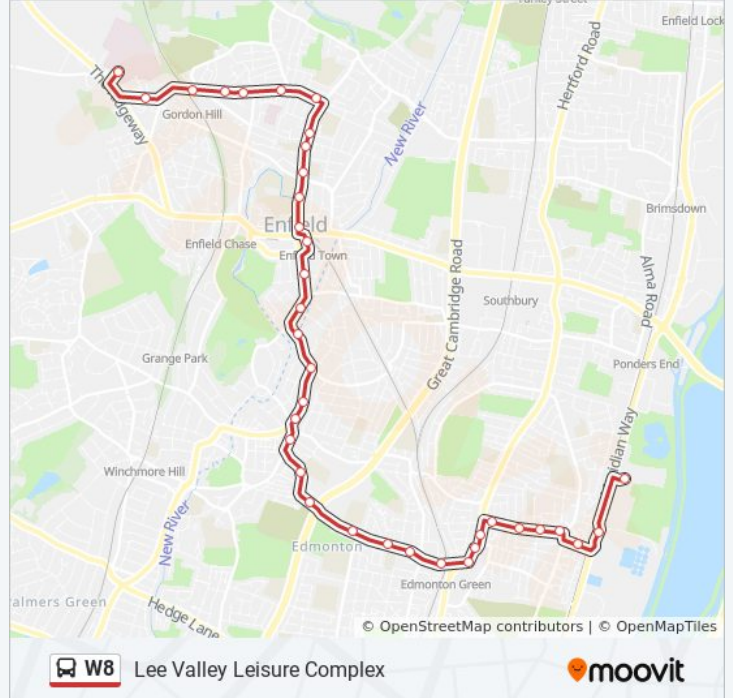

St Stephen's Church (C)

Conifer Gardens (D)

Church Street (A)

Bury Street West (B)

Lower Edmonton School (EA)

Edmonton Cemetery (EB)

Haselbury Road (EC)

Edmonton Fire Station (ED)

All Saints Church (T)

Edmonton Green Station (U)

Edmonton Green Bus Station (C)

Monmouth Road (P)

Bounces Road (LJ)

St Edmunds Catholic Primary School (LS)

Chester Road (LU)

Exeter Road (LV)

Montagu Road (E)

Pentland Close (E)

Meridian Way (N)

Picketts Lock Centre (E)

W8 bus time schedules and route maps are available in an offline PDF at moovitapp.com. Use the [Moovit App](#) to see live bus times, train schedule or subway schedule, and step-by-step directions for all public transit in London.

[About Moovit](#) • [MaaS Solutions](#) • [Supported Countries](#) • [Mooviter Community](#)

© 2024 Moovit - All Rights Reserved

Check Live Arrival Times