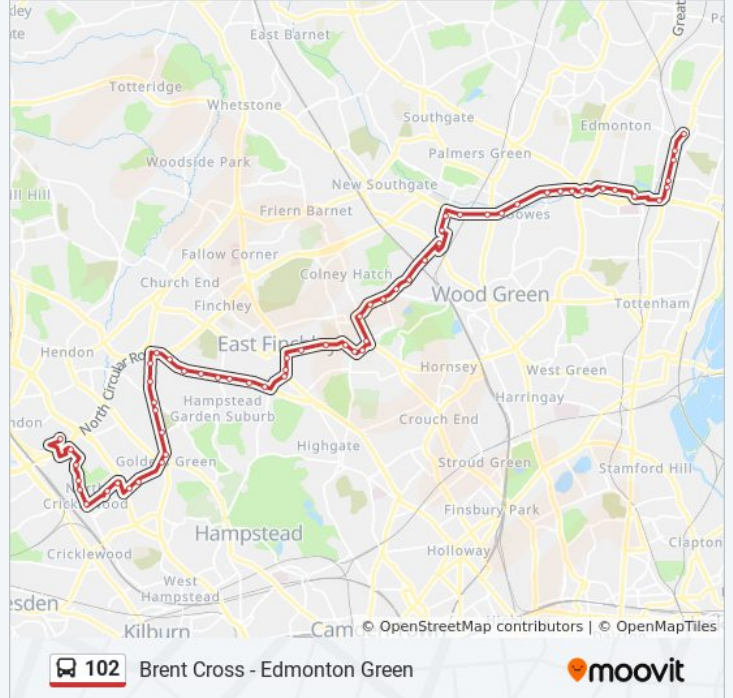

Use the Moovit App to find the closest 102 bus station near you and find out when is the next 102 bus arriving.

Direction: Brent Cross, Shopping Centre

60 stops

[VIEW LINE SCHEDULE](#)

- Edmonton Green Bus Station (G)
- Edmonton Police Station (J)
- Shrubbery Road (K)
- Brettenham Road (G)
- Angel Corner (D)
- Angel Corner / Silver Street Station (A)
- Pymmest Park (N)
- North Middlesex Hospital (J)
- Millfield Theatre & Arts Centre (WQ)
- Cambridge Roundabout / East Side (WT)
- Cambridge Roundabout / West Side (WU)
- Ulster Gardens (WX)
- Chequers Way (WZ)
- Melville Gardens (W)
- Green Lanes (V)
- Palmerston Road (S)
- Pymmest Road (GY)
- Bowes Road (GK)
- York Road (GB)
- Bounds Green Station (BB)
- Woodfield Way (GZ)

Stops: 60

Trip Duration: 75 min

Line Summary:

Albert Road (S)
Victoria Road
Rosebery Road
St Andrew's Church
Colney Hatch Lane (CS)
Muswell Hill (B)
Princes Avenue (H)
Muswell Hill Road (L)
Birchwood Avenue (K)
Midhurst Avenue (W)
Twyford Avenue (L)
Fairlawn Avenue (J)
East Finchley Station (H)
Great North Road (B)
Belvedere Court (W)
Monarch Court (W)
Blandford Close (W)
Market Place (W)
Eastholm (W)
Brookland Rise (W)
Beaufort Drive (TW)
Henlys Corner (TZ)
Addison Way (TC)
Childs Way (TD)
Temple Fortune Lane (TE)
Clifton Gardens (TF)
Hoop Lane (S)
Golders Green Station (GV)
Hodford Road (GO)
Dunstan Road (W)
The Vale / Hendon Way (W)
Hendon Way (N)
Cleveland Gardens (P)