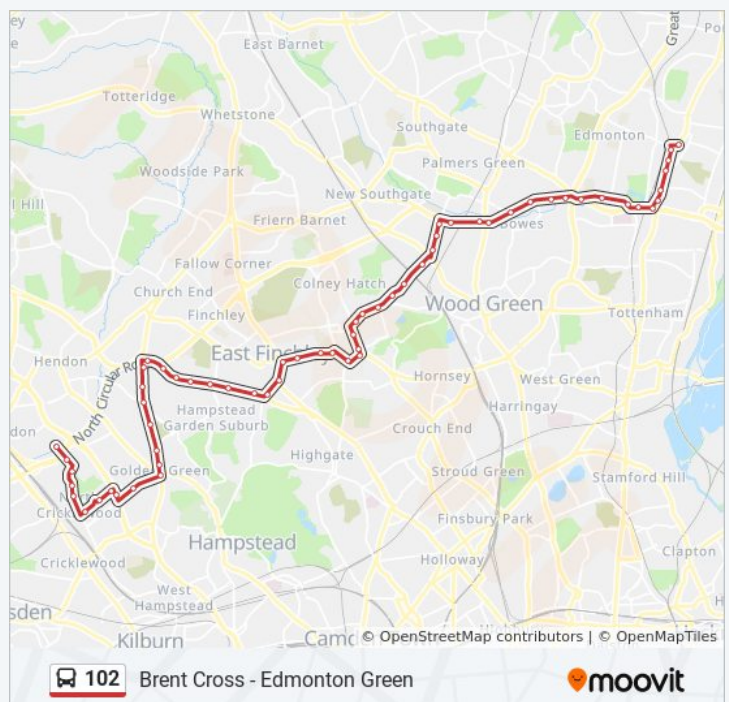

Stops: 60

Trip Duration: 75 min

Line Summary:

Albert Road (S)
Victoria Road
Rosebery Road
St Andrew's Church
Colney Hatch Lane (CS)
Muswell Hill (B)
Princes Avenue (H)
Muswell Hill Road (L)
Birchwood Avenue (K)
Midhurst Avenue (W)
Twyford Avenue (L)
Fairlawn Avenue (J)
East Finchley Station (H)
Great North Road (B)
Belvedere Court (W)
Monarch Court (W)
Blandford Close (W)
Market Place (W)
Eastholm (W)
Brookland Rise (W)
Beaufort Drive (TW)
Henlys Corner (TZ)
Addison Way (TC)
Childs Way (TD)
Temple Fortune Lane (TE)
Clifton Gardens (TF)
Hoop Lane (S)
Golders Green Station (GV)
Hodford Road (GO)
Dunstan Road (W)
The Vale / Hendon Way (W)
Hendon Way (N)
Cleveland Gardens (P)

Childs Way (TK)

Henlys Corner / Addison Way (TL)

Henlys Corner (TQ)

Beaufort Drive (TV)

Brookland Rise (E)

Midholm (E)

Market Place (E)

Blandford Close (E)

102 bus Info

Direction: Edmonton Green

Stops: 61

Trip Duration: 77 min

Line Summary:

Belvedere Court (E)

Aylmer Road (A)

East Finchley Station (E)