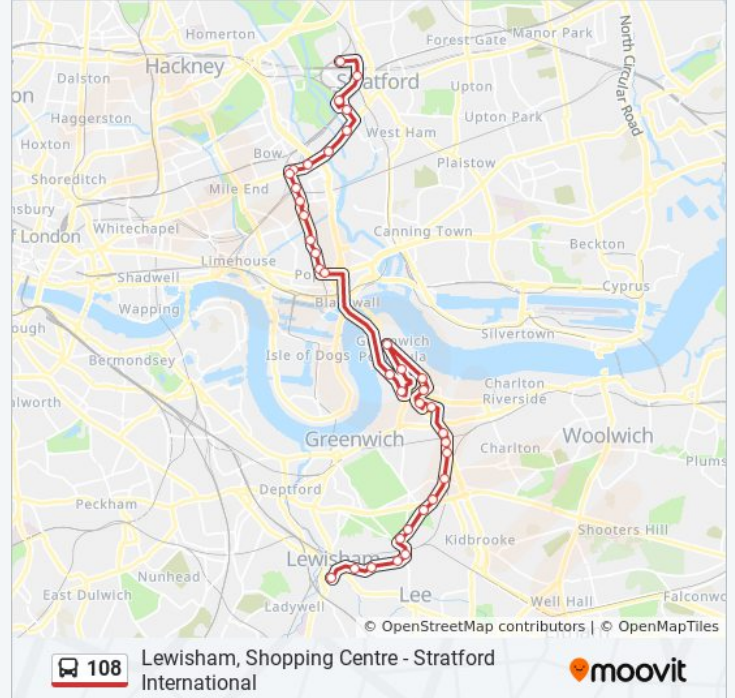

108 bus Info

Direction: Stratford International

Stops: 36

Trip Duration: 57 min

Line Summary:

Westcombe Park Station (A)

Westerdale Road (C)

Millennium Leisure Park East (MH)

Millennium Leisure Park West (MJ)

Millennium Village South (MK)

Millennium Village / Oval Square (ML)

North Greenwich Station (C)

Boord Street (MT)

Blackwall Lane (Mu)

Bazely Street (A)

Chrisp Street Market (J)

Langdon Park Station (N)

Fawe Street

Cranwell Close (BP)

Devons Road Station (BR)

Rounton Road (T)

Bow Road (S)

Bow Church Dlr (A)

Bow Church (M)

Marshgate Lane (W)

Warton Road (M)

Gibbins Road (N)

London Aquatics Centre (J)

Stratford City Bus Station (S)

108 bus time schedules and route maps are available in an offline PDF at moovitapp.com. Use the [Moovit App](#) to see live bus times, train schedule or subway schedule, and step-by-step directions for all public transit in London.