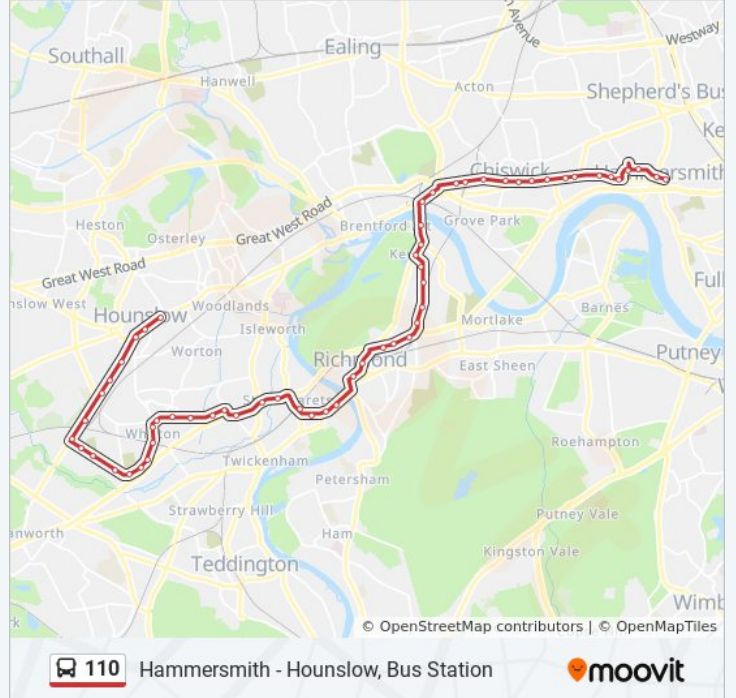

Direction: Hammersmith

59 stops

[VIEW LINE SCHEDULE](#)

- School Road (C)
- Douglas Road (M)
- Grove Road (N)
- Hibernia Road (SN)
- Cromwell Road (SP)
- Nelson Road (A)
- Simpson Road (B)
- Godfrey Way (C)
- Chester Avenue (D)
- Cheyne Avenue (E)
- Longford Road (Z)
- Whitton Cnr / Health & Social Care Ctr
- Ryecroft Avenue (J)
- Pauline Crescent (K)
- Whitton Station (A)
- Whitton High Street (L)
- The Admiral Nelson / Whitton (Q)
- Warren Road (T)
- Kneller Hall (A)
- Tayben Avenue (B)
- Twickenham Stadium (C)
- Marlow Crescent

110 bus Info

Direction: Hammersmith

Stops: 59

Trip Duration: 84 min

Line Summary:

Cole Park Road (E)
St Stephen's C Of E Primary School
St Margaret's Station (P)
Sandycoombe Road (Q)
Poplar Court (R)
Cresswell Road (W)
George Street (B)
Richmond Station (C)
Richmond Circus (RS)
Sheendale Road (ST)
Manor Circus (SA)
Gainsborough Road (SR)
Dudley Road (L)
Kew Gardens Hotel (M)
Kew Gardens Station (N)
Kew Gardens Road (S)
Mortlake Road (T)
Kew Bridge (Z)
Kew Bridge Station (X)
Brentford Fountain Leisure Centre (L)
Thorney Hedge Road (K)
Gunnersbury Station (B)
Chiswick Road (S)
Turnham Green Church (DD)
Clifton Gardens (GG)
Windmill Road (HH)
Chiswick Lane (OO)
Stamford Brook Bus Garage (H)
Goldhawk Road / Young's Corner (M)
Westcroft Square (W)
Ravenscourt Park (F)
Ravenscourt Park Station (E)
Dalling Road (C)

Lamington Street (E)

Iffley Road

Hammersmith Stn / H&C And Circle Lines (W)

Hammersmith Bus Station (J)

Direction: Hounslow, Bus Station

57 stops

[VIEW LINE SCHEDULE](#)

Hammersmith Bus Station (B)