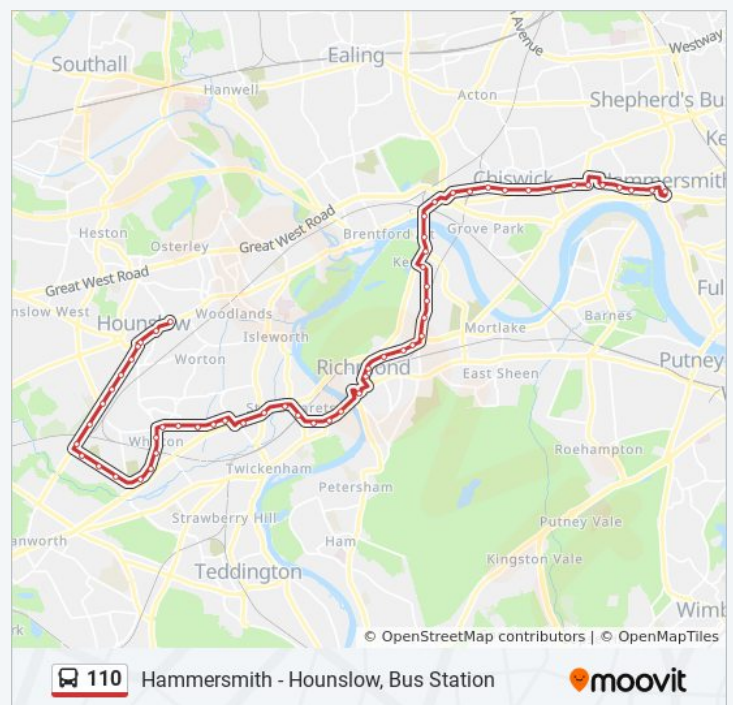

Direction: Hammersmith

59 stops

[VIEW LINE SCHEDULE](#)

- School Road (C)
- Douglas Road (M)
- Grove Road (N)
- Hibernia Road (SN)
- Cromwell Road (SP)
- Nelson Road (A)
- Simpson Road (B)
- Godfrey Way (C)
- Chester Avenue (D)
- Cheyne Avenue (E)
- Longford Road (Z)
- Whitton Cnr / Health & Social Care Ctr
- Ryecroft Avenue (J)
- Pauline Crescent (K)
- Whitton Station (A)
- Whitton High Street (L)
- The Admiral Nelson / Whitton (Q)
- Warren Road (T)
- Kneller Hall (A)
- Tayben Avenue (B)
- Twickenham Stadium (C)
- Marlow Crescent

110 bus Info

Direction: Hammersmith

Stops: 59

Trip Duration: 84 min

Line Summary:

Cole Park Road (E)
St Stephen's C Of E Primary School
St Margaret's Station (P)
Sandycoombe Road (Q)
Poplar Court (R)
Cresswell Road (W)
George Street (B)
Richmond Station (C)
Richmond Circus (RS)
Sheendale Road (ST)
Manor Circus (SA)
Gainsborough Road (SR)
Dudley Road (L)
Kew Gardens Hotel (M)
Kew Gardens Station (N)
Kew Gardens Road (S)
Mortlake Road (T)
Kew Bridge (Z)
Kew Bridge Station (X)
Brentford Fountain Leisure Centre (L)
Thorney Hedge Road (K)
Gunnersbury Station (B)
Chiswick Road (S)
Turnham Green Church (DD)
Clifton Gardens (GG)
Windmill Road (HH)
Chiswick Lane (OO)
Stamford Brook Bus Garage (H)
Goldhawk Road / Young's Corner (M)
Westcroft Square (W)
Ravenscourt Park (F)
Ravenscourt Park Station (E)
Dalling Road (C)

110 bus Time Schedule

Hounslow, Bus Station Route Timetable:

Sunday	12:03 AM - 10:57 PM
Monday	12:03 AM - 11:41 PM
Tuesday	12:03 AM - 11:41 PM
Wednesday	12:03 AM - 11:41 PM
Thursday	12:03 AM - 11:41 PM
Friday	12:03 AM - 11:41 PM
Saturday	12:03 AM - 11:41 PM

110 bus Info

Direction: Hounslow, Bus Station

Stops: 57

Trip Duration: 84 min

Line Summary:

Richmond Station (E)

The Quadrant (F)

Richmond Bus Station (J)