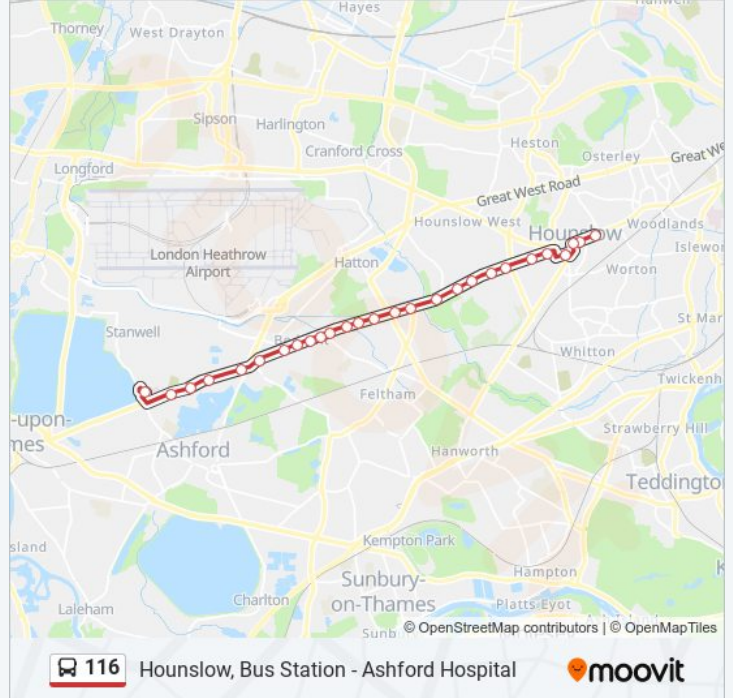

**Direction: Ashford Hospital**

27 stops

[VIEW LINE SCHEDULE](#)

- School Road (C)
- Fair Street (H)
- Douglas Road (HH)
- Treaty Centre (S)
- The Bell (W)
- Hibernia Road (W)
- Wellington Road South (M)
- Staines Road / Martindale Road (N)
- Barrack Road (P)
- Islay Gardens (Q)
- Green Lane (R)
- Hounslow Road (A)
- Faggs Road (B)
- Shaftesbury Avenue (C)
- Engleheart Drive (D)
- Cassiobury Avenue (H)
- Bedfont Lane (J)
- Bethany Waye (K)
- New Road (L)
- Bedfont Library (M)
- Bedfont Green (N)

**116 bus Info**

**Direction:** Ashford Hospital

**Stops:** 27

**Trip Duration:** 29 min

**Line Summary:**

Spinney Drive (P)

Clockhouse Roundabout East Bedfont (R)

Harrow Road (Tw14) East Bedfont

Short Lane Ashford

Long Lane Ashford

Ashford Hospital

### 116 bus Info

**Direction:** Hounslow, Bus Station

**Stops:** 26

**Trip Duration:** 26 min

**Line Summary:**

Martindale Road (D)

Cranbrook Road (E)

Wellington Road South (F)