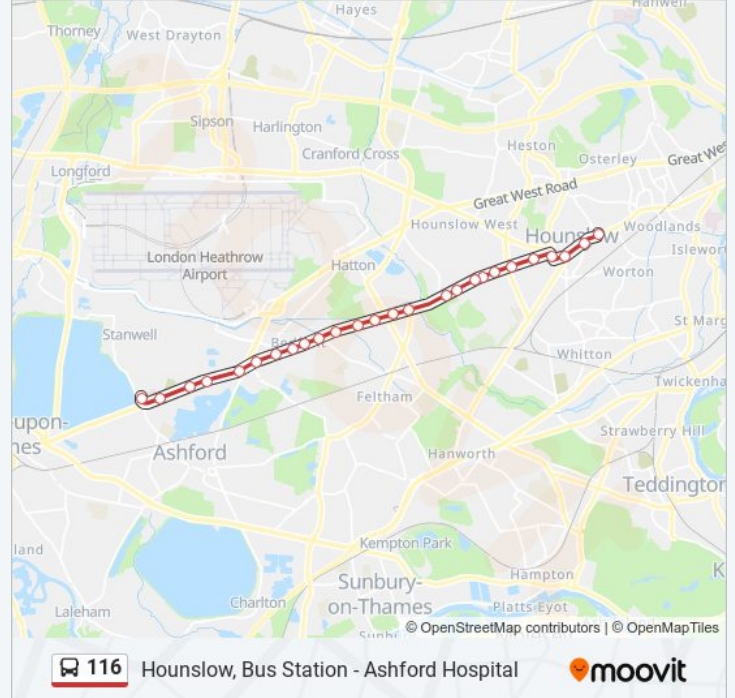

**Direction: Ashford Hospital**

27 stops

[VIEW LINE SCHEDULE](#)

- School Road (C)
- Fair Street (H)
- Douglas Road (HH)
- Treaty Centre (S)
- The Bell (W)
- Hibernia Road (W)
- Wellington Road South (M)
- Staines Road / Martindale Road (N)
- Barrack Road (P)
- Islay Gardens (Q)
- Green Lane (R)
- Hounslow Road (A)
- Faggs Road (B)
- Shaftesbury Avenue (C)
- Engleheart Drive (D)
- Cassiobury Avenue (H)
- Bedfont Lane (J)
- Bethany Waye (K)
- New Road (L)
- Bedfont Library (M)
- Bedfont Green (N)

**116 bus Info**

**Direction:** Ashford Hospital

**Stops:** 27

**Trip Duration:** 29 min

**Line Summary:**

Spinney Drive (P)

Clockhouse Roundabout East Bedfont (R)

Harrow Road (Tw14) East Bedfont

### 116 bus Info

**Direction:** Hounslow, Bus Station

**Stops:** 26

**Trip Duration:** 26 min

**Line Summary:**

Martindale Road (D)

Cranbrook Road (E)

Wellington Road South (F)

Hibernia Road (E)

The Bell (V)

Treaty Centre (P)

Hounslow High Street (K)

Hounslow Bus Station (Z1)

116 bus time schedules and route maps are available in an offline PDF at [moovitapp.com](https://moovitapp.com). Use the [Moovit App](#) to see live bus times, train schedule or subway schedule, and step-by-step directions for all public transit in London.