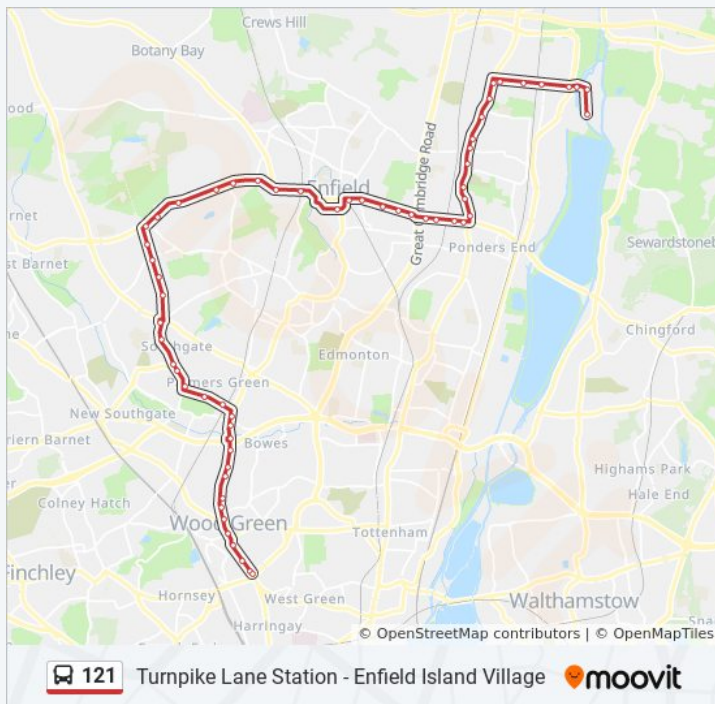

Turkey Street Station (G)

Beaconsfield Road (U)

Titchfield Road (V)

Enfield Lock Station (B)

Mollison Avenue

Causeway Bridge River Lee

Gunner Drive

Canal Side Walk

Enfield Island Village

**Direction: Turnpike Lane Station**

59 stops

[VIEW LINE SCHEDULE](#)

Enfield Island Village

Gunner Drive

Causeway Bridge River Lee

Mollison Avenue

Great Cambridge Road (J)

Percival Road (K)

Cecil Avenue (L)

Ladysmith Road (W)

Enfield Town Station (N)

Enfield Town / Cecil Road Enfield Town (W)

**121 bus Time Schedule**

Turnpike Lane Station Route Timetable:

**Direction:** Turnpike Lane Station

**Stops:** 59

**Trip Duration:** 78 min

**Line Summary:**

Enfield Chase (CA)

The Ridgeway Enfield (H)

Chase Ridings (J)

Links Side (K)