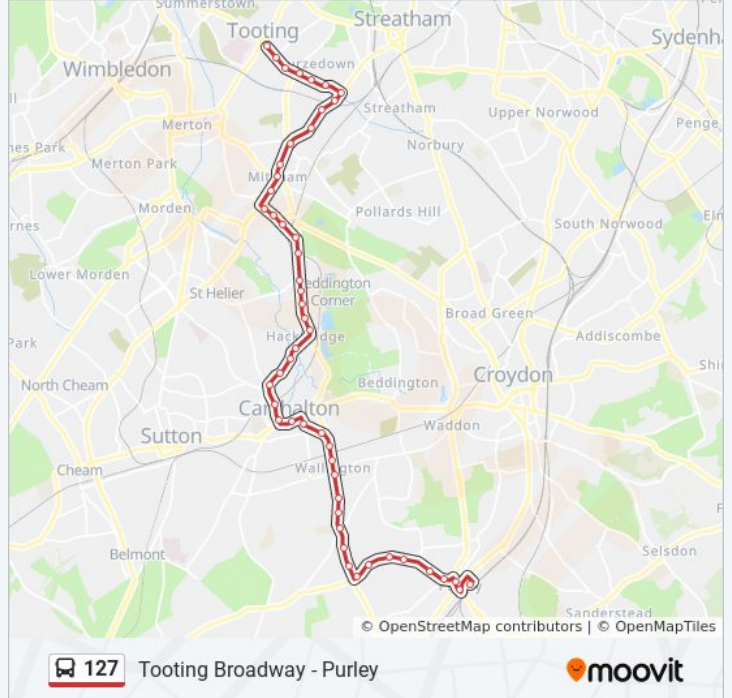

Use the Moovit App to find the closest 127 bus station near you and find out when is the next 127 bus arriving.

Direction: Purley

50 stops

[VIEW LINE SCHEDULE](#)

Mitcham Road / Tooting Broadway Stn (C)

Tooting / the Mitre (TJ)

127 bus Info

Direction: Purley

Stops: 50

Trip Duration: 56 min

Line Summary:

- Orchard Avenue (T)
- Hackbridge Corner / Hackbridge Station (C)
- Corbet Close (H)
- Nightingale Close (J)
- Strawberry Lane (K)
- Carshalton College (C)
- Carshalton Station (B)
- Carshalton Ponds (C)
- Carshalton High Street (D)
- Park Lane (GH)
- Parkgate Road (GJ)
- Wallington Station / Manor Road (A)
- Wallington Town Centre (J)
- Woodcote Road / Stafford Road (H)
- Blenheim Gardens (P)
- Hall Road (Q)
- Woodcote Green (R)
- Lordsbury Field (S)
- Farm Lane (T)
- Smitham Bottom Lane (A)
- Woodcote Lane (B)
- Woodcote Drive (E)
- The Bridle Road (E)
- Plough Lane (S)
- Purley Library (A)
- Purley Cross (C)
- Purley Station / Purley High Street (M)
- Purley Station (Z2)

Direction: Tooting Broadway

51 stops

[VIEW LINE SCHEDULE](#)

Purley Station (H)

127 bus Time Schedule

Tooting Broadway Route Timetable:

Sunday	06:55 - 23:30
Monday	05:30 - 23:30

Purley High Street / Purley Station (P)