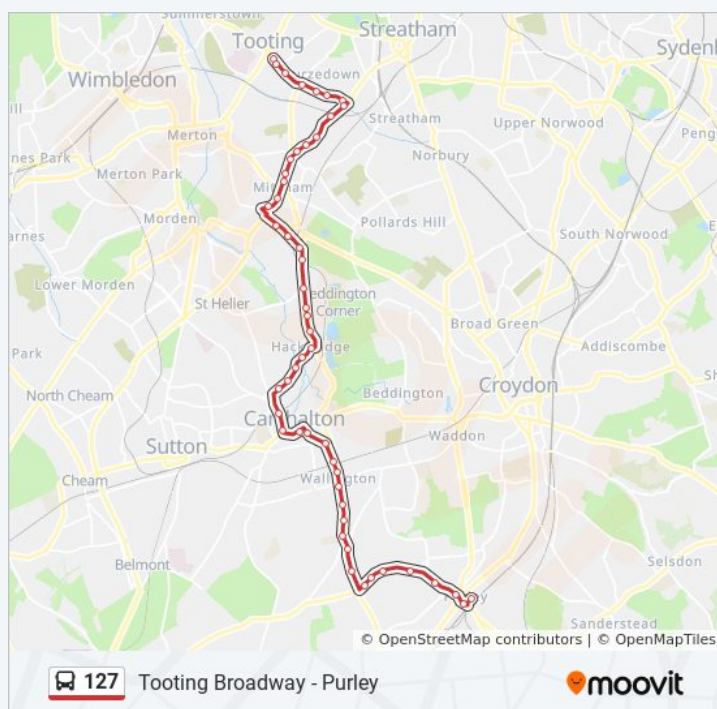

Use the Moovit App to find the closest 127 bus station near you and find out when is the next 127 bus arriving.

Direction: Purley

50 stops

[VIEW LINE SCHEDULE](#)

Mitcham Road / Tooting Broadway Stn (C)

Tooting / the Mitre (TJ)

Orchard Avenue (P)

Seymour Road (R)

Mill Green Road (C)

Goat Road (D)

Mitcham Junction Station (B)

Mitcham Garden Village / Willow Lane (G)

The Wilson Hospital (H)

Mitcham Police Station (R)

Tuesday	05:30 - 23:30
Wednesday	05:30 - 23:30
Thursday	05:30 - 23:30
Friday	05:30 - 23:30
Saturday	05:30 - 23:30

127 bus Info

Direction: Tooting Broadway

Stops: 51

Trip Duration: 56 min

Line Summary:

Mitcham / Lower Green (L)

Mitcham Lane / Southcroft Road (Q)

Southcroft Road / Mitcham Lane (F)

Nimrod Road (G)

Eastbourne Road (TQ)

Amen Corner (TS)

Tooting / the Mitre (TH)

Bickley Street (P)

Tooting Broadway Station (R)