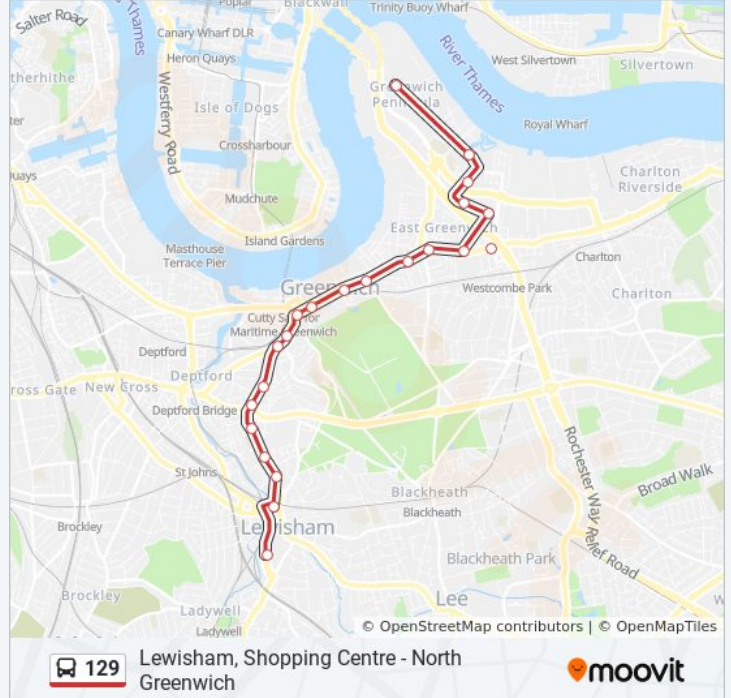

Use the Moovit App to find the closest 129 bus station near you and find out when is the next 129 bus arriving.

**Direction: Lewisham, Shopping Centre**

23 stops

[VIEW LINE SCHEDULE](#)

- North Greenwich Station (C)
- Millennium Village / Oval Square (MC)
- Millennium Village South (MD)
- Millennium Leisure Park West (ME)
- Millennium Leisure Park East (MF)
- Kemsing Road (D)
- Marlton Street (Q)
- Calvert Road
- Vanbrugh Hill (A)
- Tyler Street (L)
- Trafalgar Road / Maze Hill (G)
- Trafalgar Estate (T)
- National Maritime Museum (G)
- Greenwich Town Centre / Nelson Road (E)
- Greenwich High Road / Royal Hill (K)
- Greenwich Station (L)
- Ashburnham Grove (A)
- Greenwich South Street / Blackheath Road (B)
- Sparta Street (C)
- Morden Hill (EE)
- Blackheath Rise (EF)

**129 bus Info**

**Direction:** Lewisham, Shopping Centre

**Stops:** 23

**Trip Duration:** 29 min

**Line Summary:**

Lewisham Station (H)

Molesworth Street (Q)

### Direction: North Greenwich

22 stops

[VIEW LINE SCHEDULE](#)

Lewisham Centre (V)

Blackheath Rise (ED)

Morden Hill (EC)

Sparta Street (D)

Greenwich South Street / Blackheath Road (E)

### 129 bus Info

**Direction:** North Greenwich

**Stops:** 22

**Trip Duration:** 31 min

**Line Summary:**

Millennium Leisure Park West (MJ)

Millennium Village South (MK)

Millennium Village / Oval Square (ML)