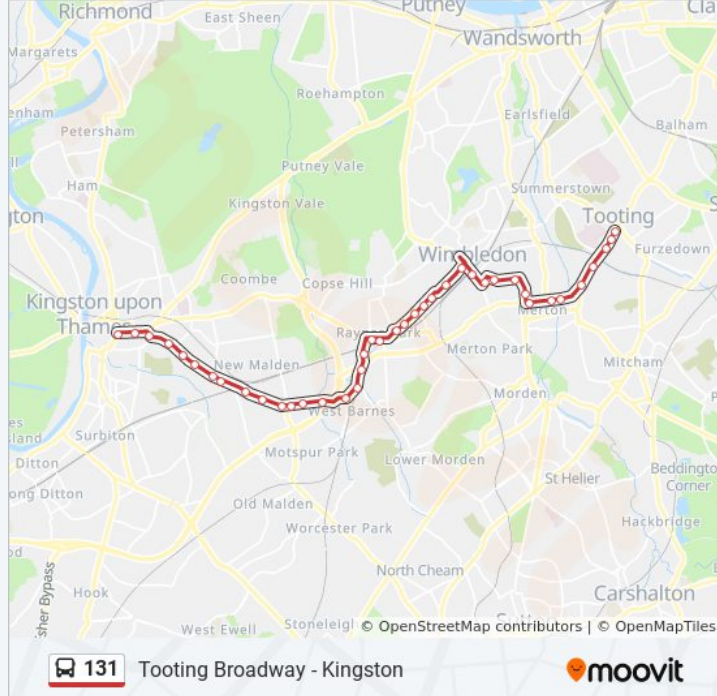

**131 bus Info**

**Direction:** Kingston

**Stops:** 39

**Trip Duration:** 52 min

**Line Summary:**

Trafalgar Court (N)

West Barnes Level Crossing (P)

Shannon Corner / Cavendish Avenue (R)

Kingsmeadow (J)

Waters Road (K)

Cambridge Grove (L)

Vicarage House (N)

Norbiton Church / Tiffin Boys School (C)

Fairfield Bus Station (B)

### Direction: Tooting Broadway

42 stops

[VIEW LINE SCHEDULE](#)

Fairfield Bus Station (D)

Eden Street (E2)

Tiffin School / London Road (B)

Vicarage House (E)

Cambridge Grove (A)