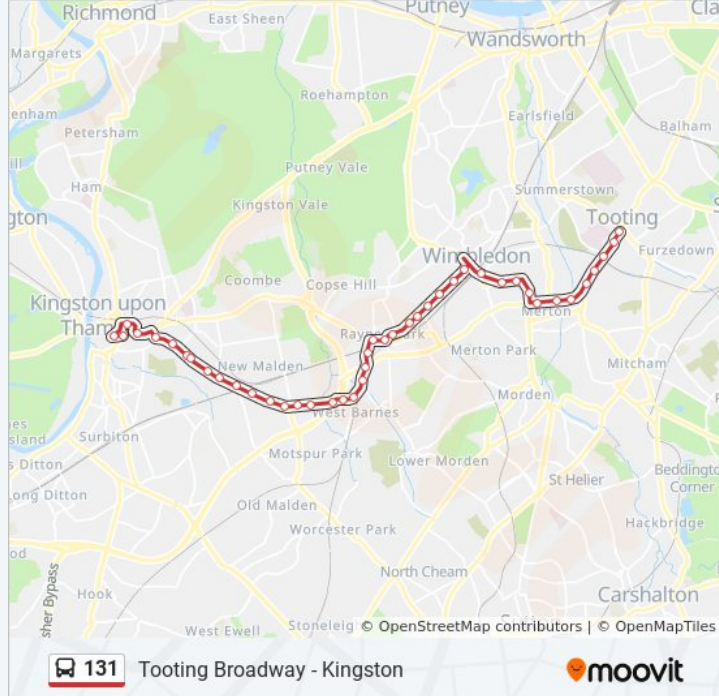

Shannon Corner / Rookwood Avenue (B)

Shannon Corner / Burlington Road (C)

Cavendish Avenue (D)

West Barnes Level Crossing (E)

Trafalgar Court (F)

Farnham Gardens (G)

Durham Road (A)

Raynes Park Station (B)

Raynes Park Methodist Church (D)

Arterberry Road (E)

Lower Downs Road (E)

Albert Grove (E)

Darlaston Road (E)

Spencer Hill (W)

Francis Grove (N)

Wimbledon Station (D)

Wimbledon Theatre (X)

The Polka Theatre (SU)

Merton Road (SV)

South Wimbledon Station (SZ)

Abbey Road (SH)

Merton Abbey (E)

Colliers Wood Station (D)

Walpole Road (L)

Longley Road (HQ)

Nutwell Street (HN)

Tooting Broadway Station (L)

subway schedule, and step-by-step directions for all public transit in London.

[About Moovit](#) · [MaaS Solutions](#) · [Supported Countries](#) · [Mooviter Community](#)