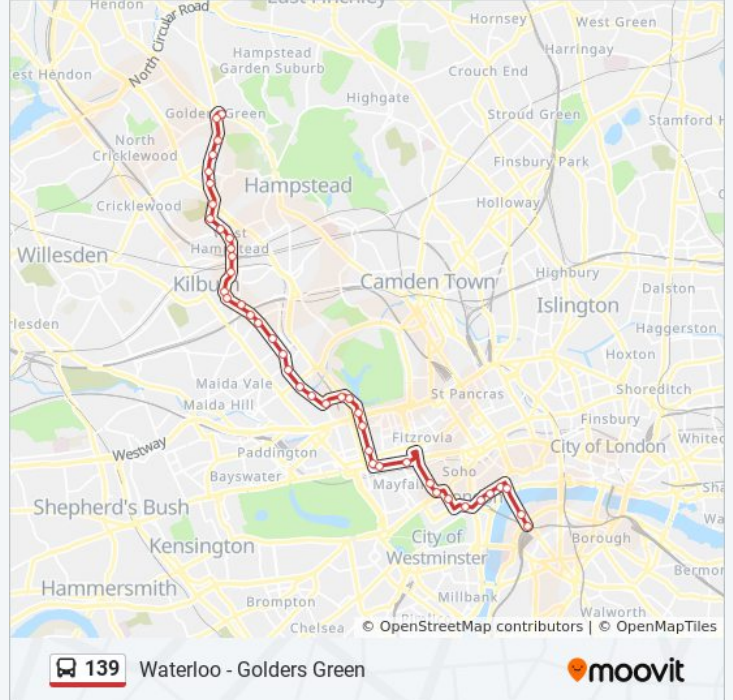

Finchley Road (CN)

Lyndale Avenue (K)

Childs Hill / Cricklewood Lane (L)

Llanvanor Road (M)

Dunstan Road (N)

Golders Green / Finchley Road (GM)

Golders Green Station (GF)

Direction: Waterloo

41 stops

[VIEW LINE SCHEDULE](#)

Golders Green Station (GF)

Golders Green / Finchley Road (GL)

Dunstan Road (A)

Llanvanor Road (B)

Childs Hill / Cricklewood Lane (D)

Lyndale Avenue (E)

139 bus Info

Direction: Waterloo

Stops: 41

Trip Duration: 63 min
Line Summary:

West Hampstead Police Station (CK)

West End Green (T)

Dennington Park Road (V)

West Hampstead Station (W)