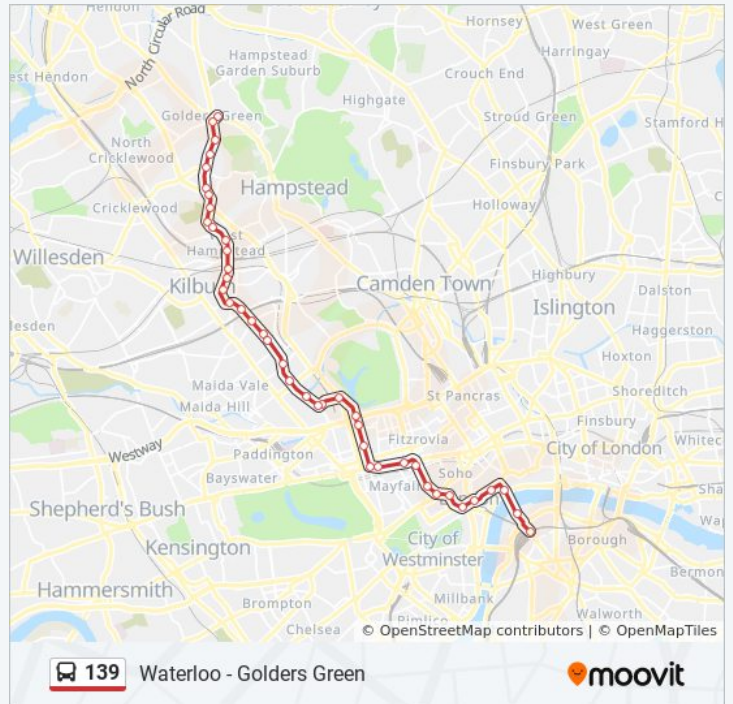

41 stops

[VIEW LINE SCHEDULE](#)

Golders Green Station (GF)

Golders Green / Finchley Road (GL)

Dunstan Road (A)

Llanvanor Road (B)

Childs Hill / Cricklewood Lane (D)

Lyndale Avenue (E)

Hendon Way (F)

Fortune Green Road (CH)

Fortune Green (CJ)

139 bus Time Schedule

Waterloo Route Timetable:

Sunday	24 hours
Monday	24 hours
Tuesday	24 hours
Wednesday	24 hours
Thursday	24 hours
Friday	24 hours
Saturday	24 hours

139 bus Info

Direction: Waterloo

Stops: 41

Trip Duration: 63 min
Line Summary:

West Hampstead Police Station (CK)

West End Green (T)

Dennington Park Road (V)

West Hampstead Station (W)