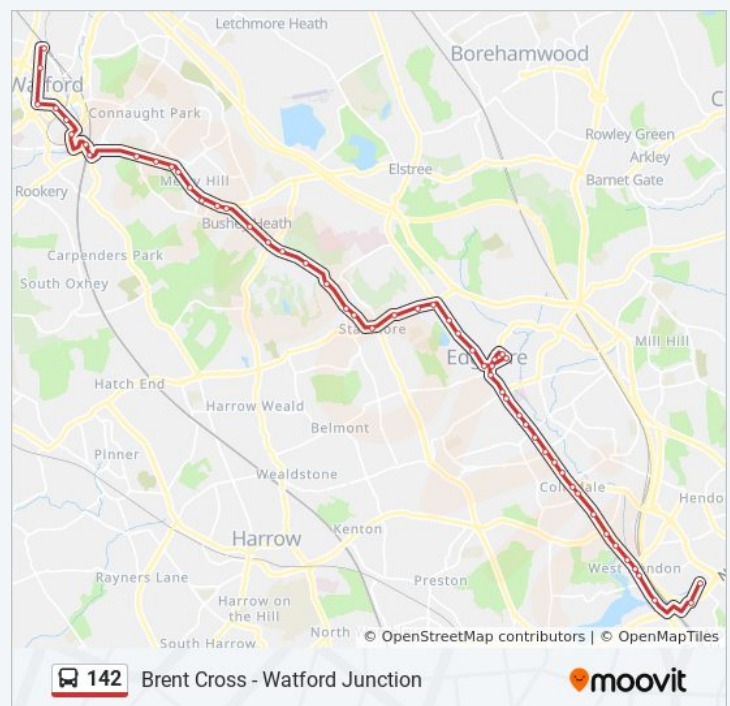

142 bus Info

Direction: Brent Cross, Shopping Centre

Stops: 58

Trip Duration: 72 min

Line Summary:

Priory Drive (E)
Little Common (S)
Hill Close
The Woodlands (G)
Stanmore Broadway (D)
Stanmore (B)
London Road Synagogue (H)
Canons Corner (K)
Willow Court (P)
Farnsworth Drive (U)
Park Grove
Mill Ridge (S)
Grove Road (U)
Manor Park Crescent (H)
Edgware Station (G)
Edgware Bus Station (D)
Manor Park Crescent (J)
Whitchurch Lane (N)
Deansbrook Road Burnt Oak Bwy (Hd)
Edgware Community Hospital (Ha)
North Road (A)
Burnt Oak Broadway (D)
The Bald Faced Stag (H)
Montrose Avenue (J)
Carlisle Road Edgware Road (Cx)
Annesley Avenue (CS)
Colindale Avenue (CE)
Colindeep Lane (CF)
Sheaveshill Avenue (CG)
Kingsbury Road (HA)
Hendon Magistrates Court (HB)
West Hendon Broadway / Herbert Road (HC)
Park Road (HH)

Edgware Community Hospital (Hb)

Deansbrook Road Burnt Oak Bwy (Hc)

Springvilla Road (P)

Manor Park Crescent (H)

Edgware Station (G)

Edgware Bus Station (F)

St Margarets Church (L)

Whitchurch Lane (T)

142 bus Time Schedule

Watford Junction Route Timetable:

Sunday	12:05 AM - 10:35 PM
Monday	12:05 AM - 11:35 PM
Tuesday	12:05 AM - 11:35 PM
Wednesday	12:05 AM - 11:35 PM
Thursday	12:05 AM - 11:35 PM
Friday	12:05 AM - 11:35 PM
Saturday	12:05 AM - 11:35 PM

142 bus Info

Direction: Watford Junction

Stops: 55

Trip Duration: 74 min

Line Summary:

Mill Ridge (N)
Park Grove (N)
Farnsworth Drive (O)
Canons Corner (M)
London Road Synagogue (J)
Stanmore (A)
Stanmore Broadway (E)
The Woodlands
Hill Close
Little Common
Priory Drive (W)
Heathbourne Road / Bentley Priory Museum (W)
Common Road
Windmill Lane
Three Crowns Ph (Nr)
Merry Hill Road (Nr)
The Royal Oak Ph
Steeplands
Melbourne Road
Bournehall Road
Red Lion Ph
The Bushey Academy
Bushey Railway Station East (A)
Bushey Arches (F)
Dalton Way
Watford High Street Railway Station (A)
King Street (T)
St Mary's Road (U)
St John's Road
Watford Junction Railway Station (1)