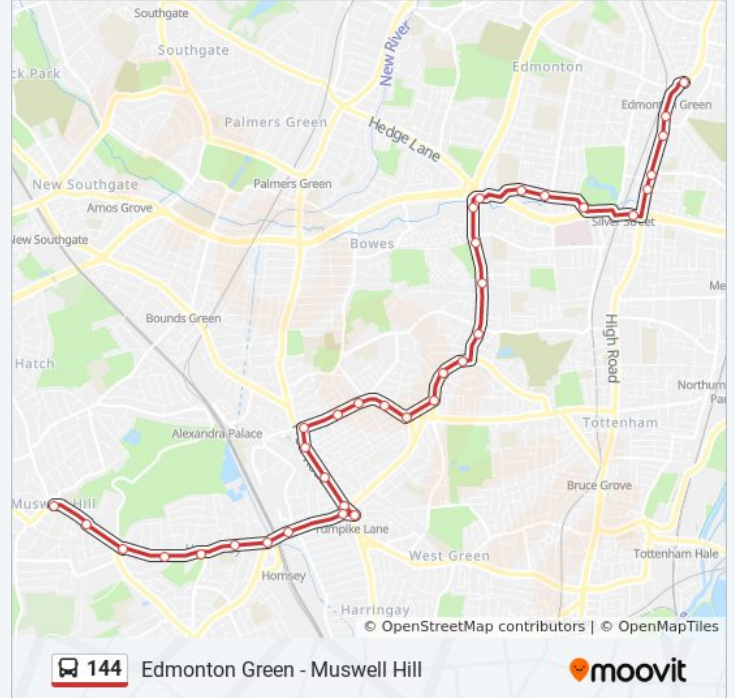

144 bus Info

Direction: Muswell Hill

Stops: 35

Trip Duration: 46 min

Line Summary:

Courtman Road (RL)

Gospatrick Road (RM)

Granville Road (RN)

Gladstone Avenue (NP)

Morley Avenue (nr)

Perth Road (NS)

Wood Green Crown Court (NT)

Wood Green Station (F)

Wood Green Shopping City (GB)

Brampton Park Road (K)

Turnpike Lane Station (M)

Turnpike Lane Bus Station (R)

Wood Green High Road (Q)

Wightman Road (H)

Tottenham Lane (J)

Myddelton Road (K)

Nightingale Lane (L)

Hornsey Fire Station (M)

Park Road (MK)

Grosvenor Gardens (ML)

Muswell Hill Broadway (D)

144 bus time schedules and route maps are available in an offline PDF at moovitapp.com. Use the [Moovit App](#) to see live bus times, train schedule or subway schedule, and step-by-step directions for all public transit in London.