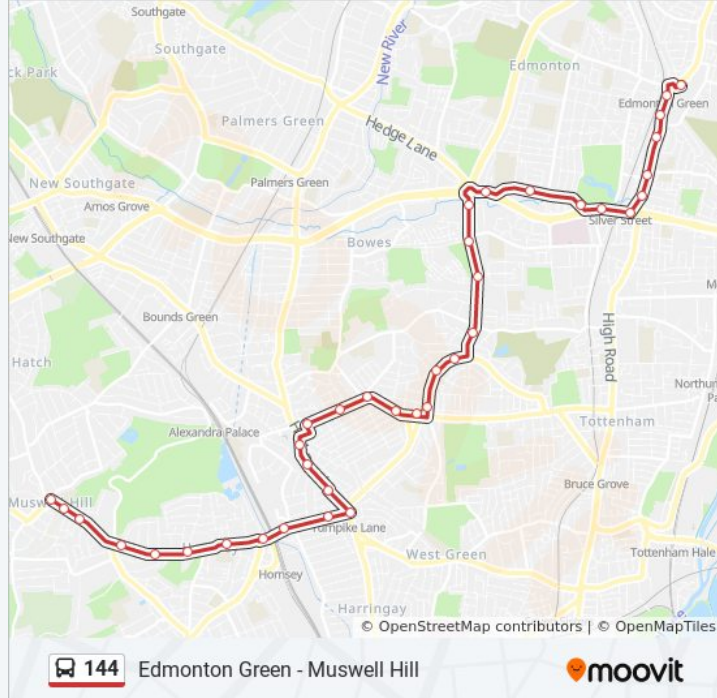

Direction: Edmonton Green

37 stops

[VIEW LINE SCHEDULE](#)

- Muswell Hill Broadway (T)
- Muswell Hill Primary School (C)
- Grosvenor Gardens (MA)
- Park Road (MB)
- Hornsey Fire Station (A)
- Nightingale Lane (B)
- Myddelton Road (C)
- Tottenham Lane (D)
- Wightman Road (E)
- Wood Green High Road (N)
- Turnpike Lane Bus Station (T)
- Brampton Park Road (L)
- Wood Green Shopping City (J)
- Wood Green Station (HB)
- Redvers Road (E)
- Wood Green Crown Court (NA)
- Perth Road (NB)
- Gladstone Avenue (NC)
- Westbury Avenue / Lordship Lane (ND)
- Granville Road (RA)
- Gospatrick Road (RB)
- Courtman Road (RC)

144 bus Info

Direction: Edmonton Green

Stops: 37

Trip Duration: 47 min

Line Summary:

White Hart Lane (RD)

Empire Parade (NA)

Pasteur Gardens (NB)

Cambridge Roundabout / South Side (NC)

Cambridge Roundabout / East Side (EC)

North Middlesex Hospital (K)

Pymmes Park (M)

Victoria Road (Q)

Angel Corner / Silver Street Station (B)

Angel Corner (H)

Brettenham Road (N)

Shrubbery Road (L)

Edmonton Police Station (M)

Edmonton Green Station (N)

Edmonton Green Bus Station (A)

Direction: Muswell Hill

35 stops

[VIEW LINE SCHEDULE](#)

Edmonton Green Bus Station (G)