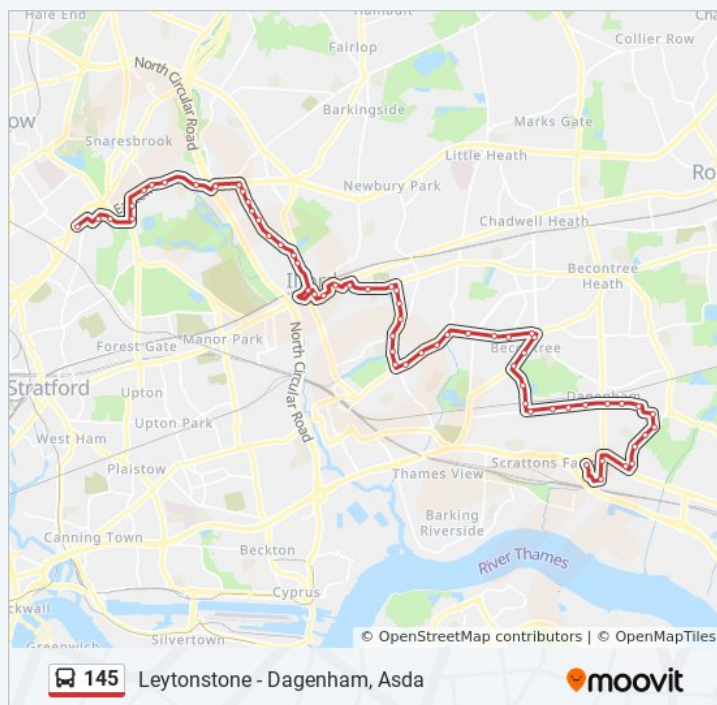

### Direction: Leytonstone

61 stops

[VIEW LINE SCHEDULE](#)

Dagenham Asda (D)

Dagenham Dock Station (I)

Merriellands Crescent (Q)

Ballards Road / Princess Parade (D)

Oval Road South (G)

Martins Corner / Valence Avenue (WT)

Bennetts Castle Lane (WU)

Lindsey Road (UA)

Lodge Avenue (UB)

### 145 bus Time Schedule

Leytonstone Route Timetable:

Sunday	12:00 AM - 10:45 PM
Monday	12:00 AM - 11:45 PM
Tuesday	12:00 AM - 11:45 PM
Wednesday	12:00 AM - 11:45 PM
Thursday	12:00 AM - 11:45 PM
Friday	12:00 AM - 11:45 PM
Saturday	12:00 AM - 11:45 PM

### 145 bus Info

**Direction:** Leytonstone

**Stops:** 61

**Trip Duration:** 74 min

**Line Summary:**

St. Thomas More Catholic Church (UC)

Capel Gardens (UD)

Thurlestone Avenue (UG)