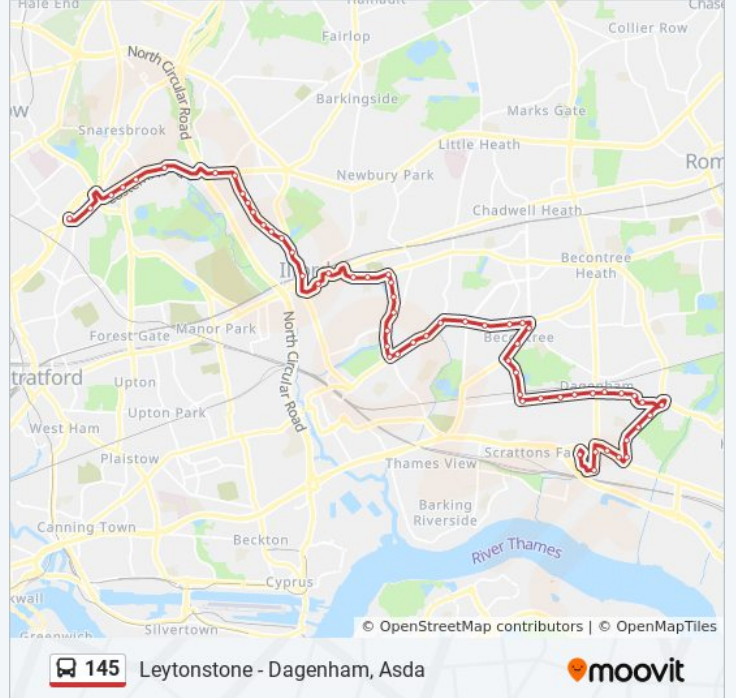

**Direction: Dagenham, Asda**

59 stops

[VIEW LINE SCHEDULE](#)

- Leytonstone Station (T)
- Green Man Roundabout (N)
- Cambridge Road (H)
- Blake Hall Road (K)
- Wanstead (B)
- Nutter Lane (R)
- Redbridge Station (RH)
- The Drive Methodist Church (RK)
- Wanstead Lane
- Cranbrook Primary School (VZ)
- St Andrew's Church (VU)
- Seymour Gardens (VV)
- De Vere Gardens (VX)
- Cranbrook Road (VY)
- Coventry Road (VH)
- Iford Station (K)
- Redbridge Central Library (R)
- Hainault Street (T)
- Park Road (P)
- Buckingham Road (R)
- South Park Drive (A)
- South Park Crescent (E)

**145 bus Info**

**Direction:** Dagenham, Asda

**Stops:** 59

**Trip Duration:** 74 min

**Line Summary:**

Frimley Road (F)  
Eton Road (S)  
Loxford Lane (BD)  
Abbey School (BE)  
Longbridge Road (BF)  
Barking Bus Garage (BC)  
Thurlestone Avenue (UE)  
Capel Gardens (UF)  
St. Thomas More Catholic Church (UH)  
Becontree Avenue (UI)  
Lindsey Road (UJ)  
Bennetts Castle Lane (EC)  
Martins Corner / Valence Avenue (ED)  
Parsloes Avenue (SD)  
Marlborough Road (SE)  
Wroxall Road / Future Youth Zone (SF)  
Rusper Road (SH)  
Becontree Station (SJ)  
Gale Street (EB)  
Lullington Road (E)  
Hatfield Road (E)  
Talbot Road / Goresbrook Park (E)  
Heathway (F)  
Heathway (L)  
Rectory Road (E)  
Hollidge Way (S)  
St Giles Avenue (T)  
Church Lane (U)  
Farm Close (V)  
Ridgewell Close (K)  
Oval Road North (L)  
Oval Road South (M)  
Ballards Road (Q)

Chequers Lane (R)

Merriellands Crescent (X)

Dagenham Dock Station (O)

Dagenham Asda (D)

### Direction: Leytonstone

61 stops

[VIEW LINE SCHEDULE](#)

Dagenham Asda (D)

Dagenham Dock Station (I)

Merriellands Crescent (Q)

Ballards Road / Princess Parade (D)

Oval Road South (G)