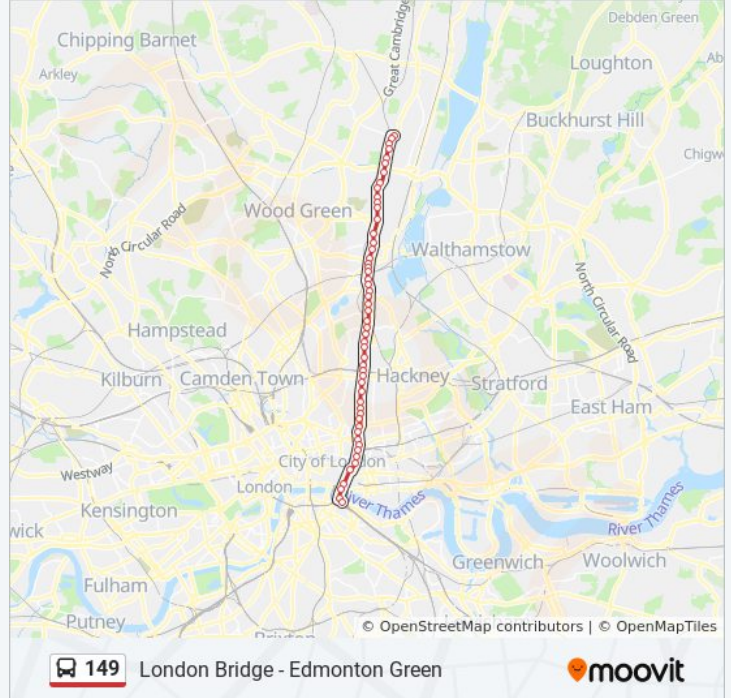

Direction: Edmonton Green

53 stops

[VIEW LINE SCHEDULE](#)

- London Bridge Bus Station (A)
- London Bridge (M)
- Monument Station (Q)
- Gracechurch Street / Monument Station (T)
- Camomile Street (W)
- Liverpool Street Station (E)
- Primrose Street (H)
- Shoreditch High Street Station (F)
- Shoreditch High St / Bethnal Green Road (L)
- Shoreditch Church (P)
- Waterson Street (V)
- Hoxton Station / Museum Of the Home (KA)
- Pearson Street (KB)
- St Leonard's Hospital (KC)
- Laburnum Street (KD)
- Haggerston Station (KE)
- Middleton Road (KF)
- Dalston Junction Station (C)
- Kingsland High Street (L)
- Dalston Kingsland Station (P)
- Rio Cinema (S)
- Princess May Road (N)

149 bus Time Schedule

Edmonton Green Route Timetable:

Sunday	24 hours
Monday	24 hours
Tuesday	24 hours
Wednesday	24 hours
Thursday	24 hours
Friday	24 hours
Saturday	24 hours

149 bus Info

Direction: Edmonton Green

Stops: 53

Trip Duration: 68 min

Line Summary:

Amhurst Road (P)
Stoke Newington Police Station (R)
Brooke Road (S)
Stoke Newington Church Street (X)
Stoke Newington Station (E)
Lynmouth Road (SA)
Stamford Hill Library (SB)
Stamford Hill Broadway (SD)
Egerton Road (SE)
St Ann's Road (TA)
Lealand Road (TB)
South Tottenham Station (TC)
Seven Sisters Road (C)
Seven Sisters Station (D)
College Of North East London (G)
Tottenham Town Hall (V)
Tottenham Police Station (F)
St Loys Road (G)
Lordship Lane (R)
Tottenham Sports Centre (S)
Tottenham Hotspur Football Club (T)
White Hart Lane Station (U)
Brantwood Road (V)
Nutfield Close (W)
Colyton Way (L)
Angel Corner (H)
Brettenham Road (N)
Shrubbery Road (L)
Edmonton Police Station (M)
Edmonton Green Station (N)
Edmonton Green Bus Station (A)

Direction: London Bridge

48 stops

[VIEW LINE SCHEDULE](#)

Edmonton Green Bus Station (G)

Shrubbery Road (K)

Brettenham Road (G)

Angel Corner (E)

Colyton Way (K)