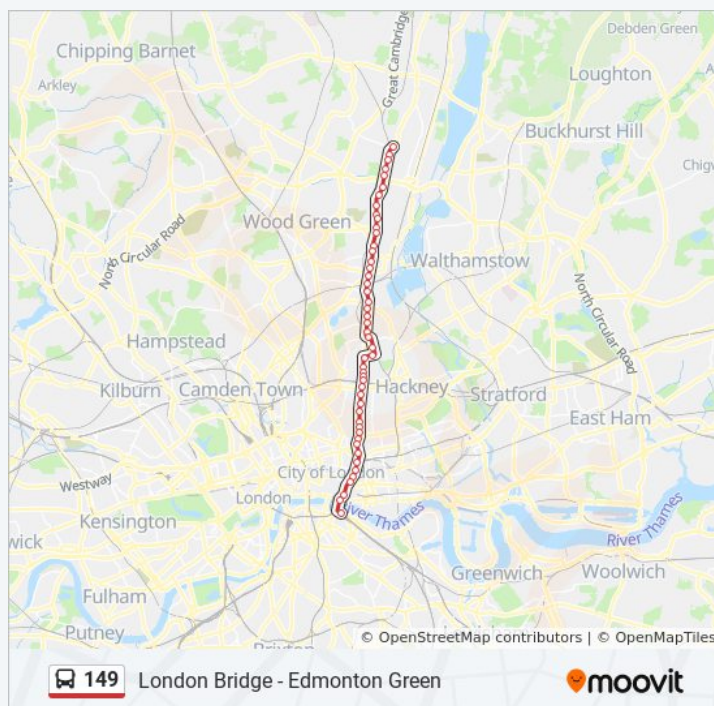

Rio Cinema (T)

149 bus Time Schedule

London Bridge Route Timetable:

Sunday	24 hours
Monday	24 hours
Tuesday	24 hours
Wednesday	24 hours
Thursday	24 hours
Friday	24 hours
Saturday	24 hours

149 bus Info

Direction: London Bridge

Stops: 48

Trip Duration: 69 min

Line Summary:

Dalston Kingsland Station (R)

Dalston Junction Station (M)

Forest Road (D)

Middleton Road (KH)

Haggerston Station (KK)