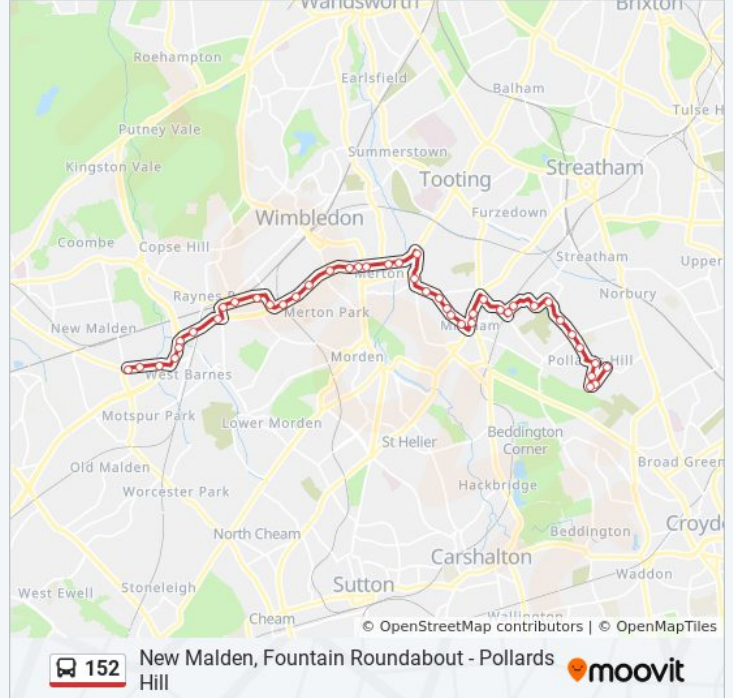

152 bus Info

Direction: New Malden, Fountain Roundabout

Stops: 44

Trip Duration: 58 min

Line Summary:

Runnymede (J)

Colliers Wood Station (C)

Merton Abbey (F)

Abbey Road (SE)

South Wimbledon Station (SF)

Morden Road (SN)

Wimbledon Fire Station (SQ)

Merton Park Tram Stop (MD)

Wilton Crescent (ME)

The Nelson Health Centre (MF)

Wimbledon Chase Station (MH)

Lower Downs Road (MP)

Sydney Road (MR)

Raynes Park Library (R)

Raynes Park Station (S)

Bushey Road / Grand Drive (U)

Carters Bridge (Q)

Raynes Park High School (U)

Shannon Corner Superstores (V)

Shannon Corner / Beverley Way (W)

Shannon Corner / Rookwood Avenue (S)

Queens Road (T)

Walton Avenue (G)

Direction: Pollards Hill

41 stops

[VIEW LINE SCHEDULE](#)

Walton Avenue (F)