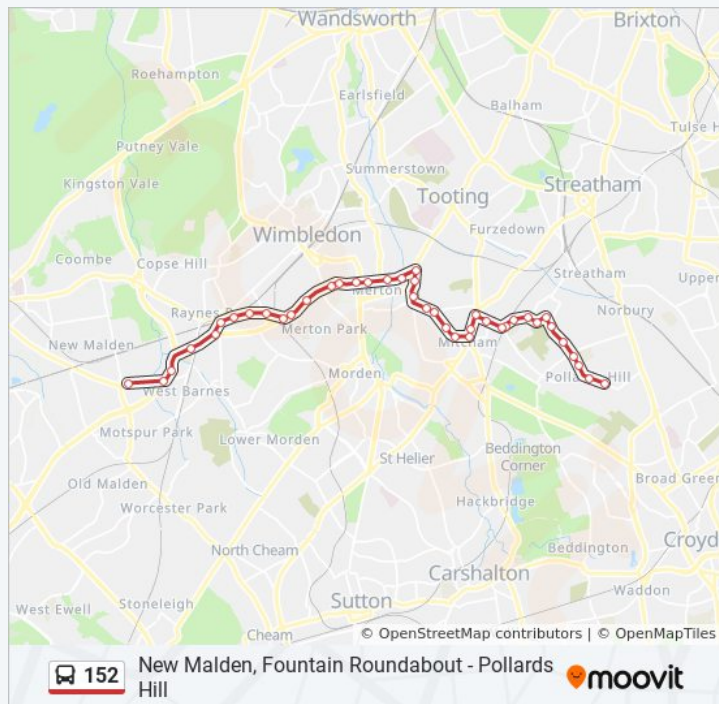

Use the Moovit App to find the closest 152 bus station near you and find out when is the next 152 bus arriving.

Direction: New Malden, Fountain Roundabout

44 stops

[VIEW LINE SCHEDULE](#)

South Lodge Avenue / Yorkshire Road (U)

152 bus Info

Direction: New Malden, Fountain Roundabout

Stops: 44

Trip Duration: 58 min

Line Summary:

Runnymede (J)

Colliers Wood Station (C)

Merton Abbey (F)

Mitcham Eastfields Station (S)

St Mark's C Of E Academy Playing Fields

Clay Avenue

Warminster Way

Meopham Road / Woodstock Way (VC)

Streatham Park Cemetery (VP)

Rosemead Avenue (VQ)

Northborough Road (L)

Ivy Gardens (J)

152 bus Info

Direction: Pollards Hill

Stops: 41

Trip Duration: 53 min

Line Summary:

Pollards Hill Library (H)

South Lodge Avenue / Yorkshire Road (U)