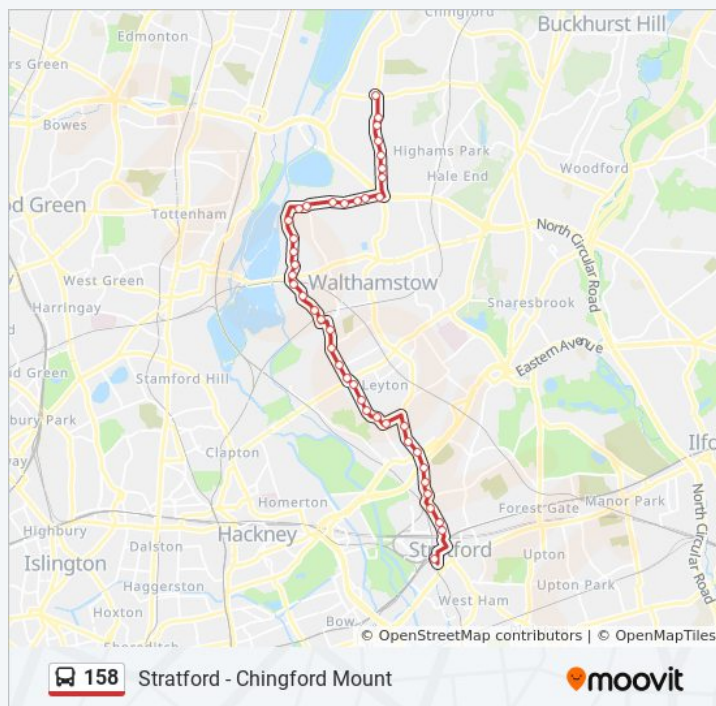

Use the Moovit App to find the closest 158 bus station near you and find out when is the next 158 bus arriving.

**Direction: Chingford Mount**

43 stops

[VIEW LINE SCHEDULE](#)

- Stratford Bus Station (A)
- Windmill Lane (Y)
- Thornham Grove (K)
- Chobham Road (M)
- Drapers Field (N)
- Millais Road (T)
- Leyton Station (B)
- Leyton Library (K)
- Buckingham Road (M)
- Grange Park Road (N)
- Goldsmith Road (T)
- Oliver Road (W)
- Villiers Close (X)
- Park Road (CA)
- Capworth Street (CB)
- Gloucester Road (CC)
- Lea Bridge Road (MD)
- St Saviour's Church (ME)
- Queen's Road (N)
- Markhouse Avenue (K)
- St James's Street Station (A)
- Hazelwood Road (B)

Walthamstow Market (C)

St James's Street Station (D)

Markhouse Avenue (J)

Queen's Road (S)

St Saviour's Church (MS)

Lea Bridge Road (MT)

Gloucester Road (CU)

Capworth Street (CV)

Park Road (CW)

Villiers Close (U)

Oliver Road (V)

Grange Park Road (P)

Buckingham Road (L)

Leyton Library (J)

Leyton Station (A)

Millais Road (S)

Drapers Field (G)

Chobham Road (L)

Thornham Grove (H)

Windmill Lane (Z)

158 bus time schedules and route maps are available in an offline PDF at [moovitapp.com](https://moovitapp.com). Use the [Moovit App](#) to see live bus times, train schedule or subway schedule, and step-by-step directions for all public transit in London.