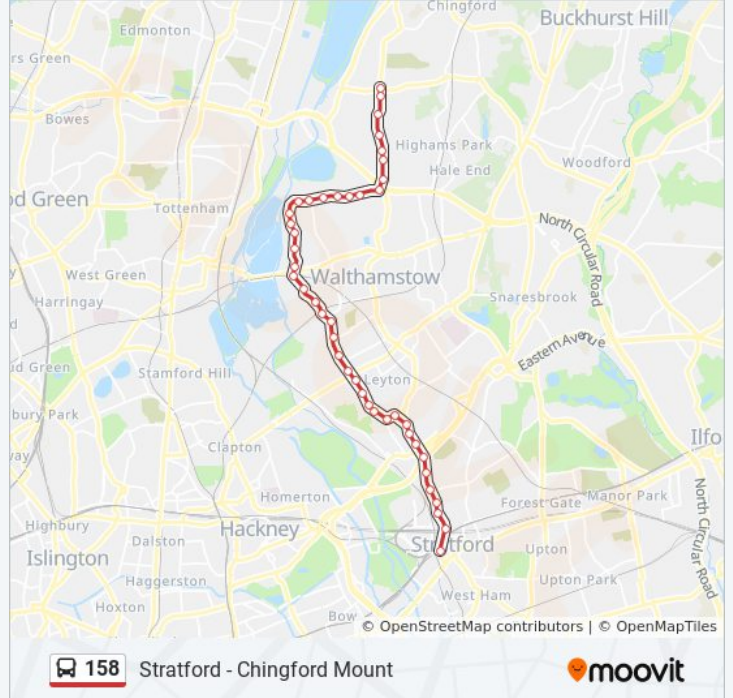

Use the Moovit App to find the closest 158 bus station near you and find out when is the next 158 bus arriving.

**Direction: Chingford Mount**

43 stops

[VIEW LINE SCHEDULE](#)

- Stratford Bus Station (A)
- Windmill Lane (Y)
- Thornham Grove (K)
- Chobham Road (M)
- Drapers Field (N)
- Millais Road (T)
- Leyton Station (B)
- Leyton Library (K)
- Buckingham Road (M)
- Grange Park Road (N)
- Goldsmith Road (T)
- Oliver Road (W)
- Villiers Close (X)
- Park Road (CA)
- Capworth Street (CB)
- Gloucester Road (CC)
- Lea Bridge Road (MD)
- St Saviour's Church (ME)
- Queen's Road (N)
- Markhouse Avenue (K)
- St James's Street Station (A)
- Hazelwood Road (B)

**158 bus Time Schedule**

Chingford Mount Route Timetable:

Sunday	24 hours
Monday	24 hours
Tuesday	24 hours
Wednesday	24 hours
Thursday	24 hours
Friday	24 hours
Saturday	24 hours

**158 bus Info**

**Direction:** Chingford Mount

**Stops:** 43

**Trip Duration:** 48 min

**Line Summary:**

- Longfield Avenue (BL)
- Blackhorse Road Station (BA)
- Forest Road (BE)
- Priestley Way (BF)
- Shakespeare Road (BM)
- Clarence Road (BN)
- Worcester Road (N)
- Lawrence Avenue (E)
- Higham Hill Road (E)
- Folly Lane
- Guildsway (E)
- North Countess Road (E)
- Walthamstow Academy (CM)
- Waltham Park Way (CN)
- Walthamstow Stadium (CS)
- Rowden Road (CT)
- Higham Station Avenue (N)
- Leonard Road (N)
- Hampton Road (W)
- Hall Lane (L)
- Chingford Mount (E)

**Direction: Stratford**

42 stops

[VIEW LINE SCHEDULE](#)

- Chingford Mount (C)
- Larkwood Road (U)
- Ainslie Wood Road (V)
- Leonard Road (S)
- Higham Station Avenue (S)
- Rowden Park Gardens (CC)
- Walthamstow Stadium (CD)
- Waltham Park Way (CJ)