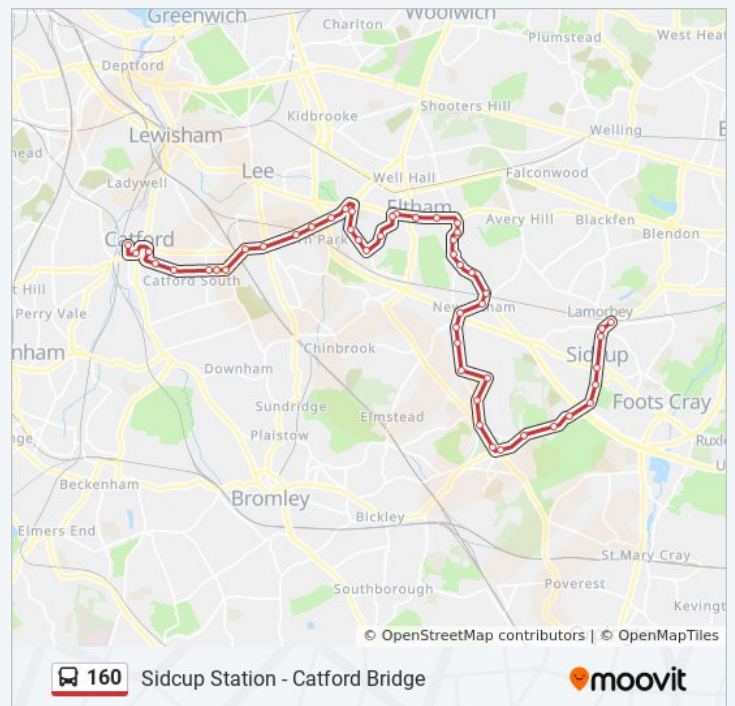

New Eltham Stn Footscray Road (J)

New Eltham Station / Southwood Road (L)

Fiveways (M)

William Barefoot Drive (P)

Monday	12:15 AM - 11:45 PM
Tuesday	12:15 AM - 11:45 PM
Wednesday	12:15 AM - 11:45 PM
Thursday	12:15 AM - 11:45 PM
Friday	12:15 AM - 11:45 PM
Saturday	12:15 AM - 11:45 PM

160 bus Info

Direction: Sidcup Station

Stops: 48

Trip Duration: 65 min

Line Summary:

Montbelle Road (S)

Edgebury / Domonic Drive (P)

Edgebury Primary School (U)