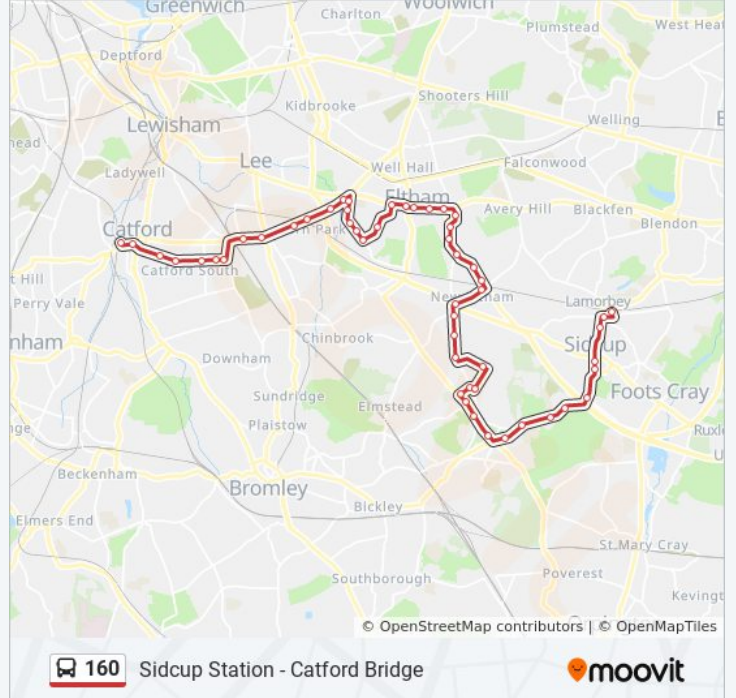

160 bus Info

Direction: Catford Bridge

Stops: 51

Trip Duration: 63 min

Line Summary:

Footscray Rugby Club (G)

Green Lane (Fe)

Halons Road (Ff)

Sandhurst Road / St Fillans Road (X)

Holy Cross School (Y)

Catford Road / Lewisham Town Hall (T)

Catford Bridge Station (AA)

Direction: Sidcup Station

48 stops

[VIEW LINE SCHEDULE](#)

160 bus Time Schedule

160 bus Info

Direction: Sidcup Station

Stops: 48

Trip Duration: 65 min

Line Summary:

Montbelle Road (S)

Edgebury / Domonic Drive (P)

Edgebury Primary School (U)