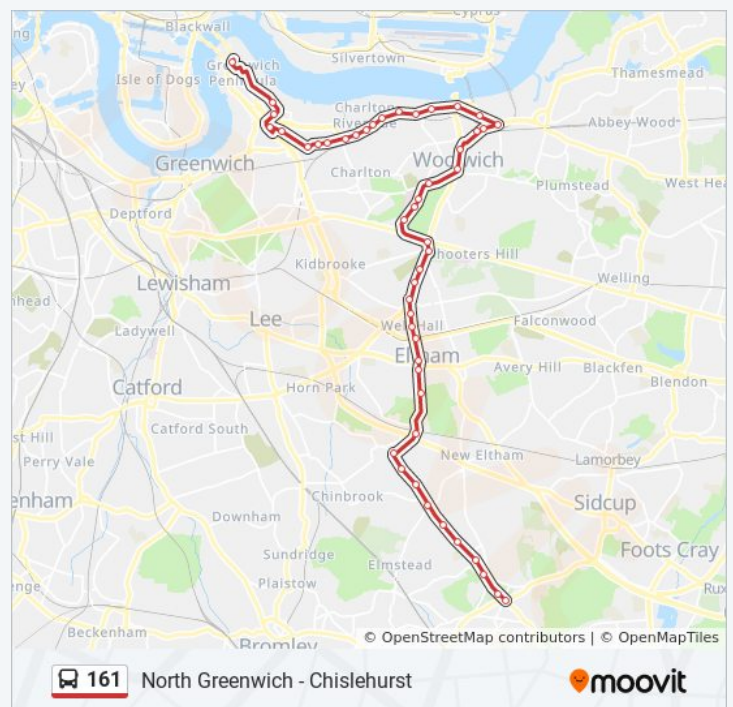

Woolwich Ferry (A)

Kingsman Street (DG)

Tuesday	12:09 AM - 11:57 PM
Wednesday	12:09 AM - 11:57 PM
Thursday	12:09 AM - 11:57 PM
Friday	12:09 AM - 11:57 PM
Saturday	12:09 AM - 11:57 PM

161 bus Info

Direction: North Greenwich

Stops: 49

Trip Duration: 61 min

Line Summary:

Prospect Vale (DC)

Warspite Road (U)

Cleveley Close (V)

Greenwich Trust School (W)

Woolwich Road / Charlton Lane (B)