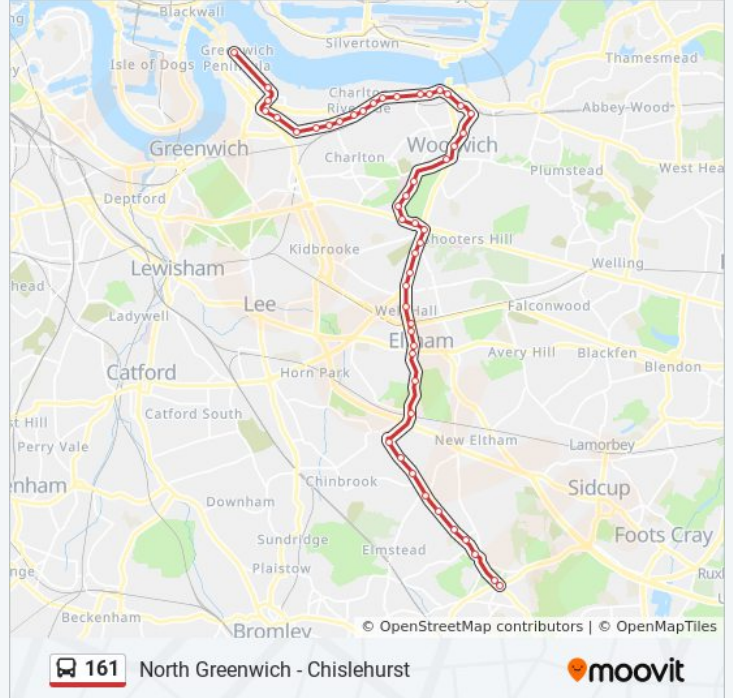

161 bus Time Schedule

Chislehurst Route Timetable:

Sunday	12:10 AM - 10:58 PM
Monday	12:10 AM - 11:58 PM
Tuesday	12:10 AM - 11:58 PM
Wednesday	12:10 AM - 11:58 PM
Thursday	12:10 AM - 11:58 PM
Friday	12:10 AM - 11:58 PM
Saturday	12:10 AM - 11:58 PM

161 bus Info

Direction: Chislehurst

Stops: 50

Trip Duration: 57 min

Line Summary:

- Haha Road / Grand Depot Road (Y)
- Queen Elizabeth Hospital / Main Entrance (H2)
- Queen Elizabeth Hospital / West Entrance (H4)
- Greenwich Heights (H6)
- Shooters Hill Road / Baker Road (SB)
- Shooters Hill Road / Academy Road (SC)
- Well Hall Road / Shooters Hill Road (WR)
- Well Hall Road / Broad Walk (WS)
- Well Hall Road / Dunblane Road (L)
- Arbroath Road (M)
- Well Hall Road / Well Hall Roundabout (N)
- Well Hall Road / Kidbrooke Lane (S)
- Eltham Station Sherard Road (D)
- Eltham Station Lassa Road (E)
- Eltham Church Well Hall Road (G)
- Eltham Church / Court Yard (K)
- Royal Blackheath Golf Club (S)
- Mottingham Station (MD)
- Mottingham Road / Court Road (ME)
- Mottingham / Prince Of Wales (MF)
- Mottingham Road / Ravensworth Road (MH)
- Elmstead Lane (D)
- Oakdene Avenue (E)
- Ingleby Way (C)
- Albany Road (D)
- Chislehurst / Ashfield Lane (K)
- Centre Common Road / War Memorial (P)
- Chislehurst War Memorial (T)

Direction: North Greenwich

49 stops

[VIEW LINE SCHEDULE](#)

Chislehurst War Memorial (T)

161 bus Time Schedule

North Greenwich Route Timetable:

Sunday	12:09 AM - 10:57 PM
Monday	12:09 AM - 11:57 PM

Chislehurst / Ashfield Lane (L)

Stops: 49

Trip Duration: 61 min

Line Summary:

Prospect Vale (DC)

Warspite Road (U)

Cleveley Close (V)

Greenwich Trust School (W)

Woolwich Road / Charlton Lane (B)