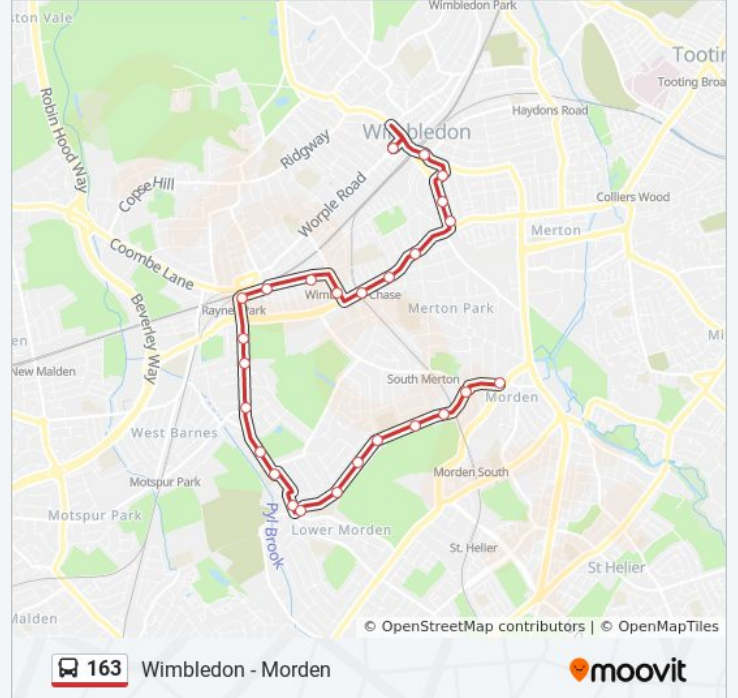

**Direction: Morden**

26 stops

[VIEW LINE SCHEDULE](#)

- Francis Grove (N)
- Wimbledon Station (D)
- Wimbledon Bus Station (H)
- Bertram Cottages (S)
- Merton Park Tram Stop (MB)
- Wilton Crescent (ME)
- The Nelson Health Centre (MF)
- Wimbledon Chase Station (MH)
- Lower Downs Road (MP)
- Sydney Road (MR)
- Raynes Park Library (R)
- Raynes Park Station (S)
- Bushey Road (T)
- Blenheim Road (S)
- Greenway (GA)
- Raynes Park Playing Fields (GB)
- St John Fisher School (GC)
- Queen Mary Avenue (GD)
- Tudor Drive (HE)
- Churston Drive (HF)
- Hillcross Avenue (HG)
- Monkleigh Road (HH)

**163 bus Info**

**Direction:** Morden

**Stops:** 26

**Trip Duration:** 30 min

**Line Summary:**

Ashridge Way (A)

Maycross Avenue (B)

Links Avenue (C)

### Direction: Wimbledon

27 stops

[VIEW LINE SCHEDULE](#)

London Road / Morden Station (F)

Morden Civic Centre (J)

Links Avenue (P)

Maycross Avenue (Q)

Ashridge Way (R)

### 163 bus Info

**Direction:** Wimbledon

**Stops:** 27

**Trip Duration:** 30 min

**Line Summary:**

Lower Downs Road (MS)

Wimbledon Chase Station (MT)

The Nelson Health Centre (MU)