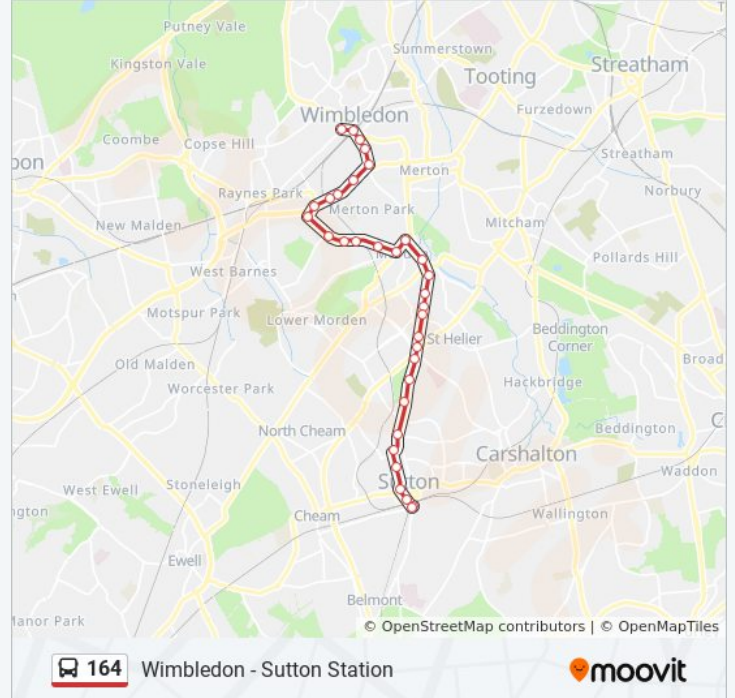

**164 bus Info**

**Direction:** Sutton Station

**Stops:** 34

**Trip Duration:** 41 min

**Line Summary:**

St Helier Avenue / Rose Hill Roundabout (RG)

Rose Hill Rose Hill Roundabt (Rp)

Rose Hill Park West (Ru)

### 164 bus Info

**Direction:** Wimbledon

**Stops:** 32

**Trip Duration:** 41 min

**Line Summary:**

Morden Civic Centre (J)

Links Avenue (D)

South Merton Station (E)

Ashridge Way (F)

St James Church (G)

Merton Mansions (ML)

Merton Park Baptist Church (MN)

Wimbledon Chase Station (MT)

The Nelson Health Centre (MU)

Wilton Crescent (MV)

Merton Park Tram Stop (MA)

Bertram Cottages (Z)

Sir Cyril Black Way (I)

Wimbledon Station (P)

Francis Grove (N)

164 bus time schedules and route maps are available in an offline PDF at [moovitapp.com](https://moovitapp.com). Use the [Moovit App](#) to see live bus times, train schedule or subway schedule, and step-by-step directions for all public transit in London.