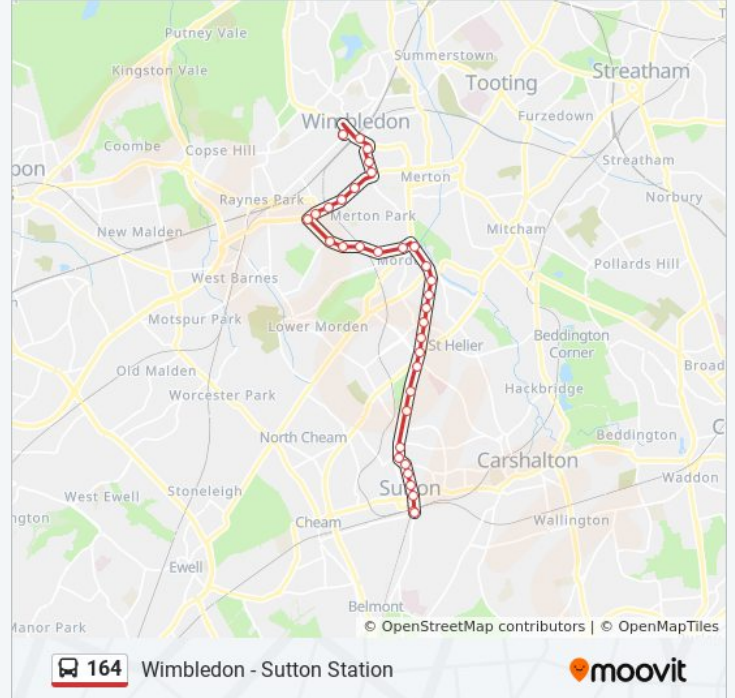

**164 bus Info**

**Direction:** Sutton Station

**Stops:** 34

**Trip Duration:** 41 min

**Line Summary:**

St Helier Avenue / Rose Hill Roundabout (RG)

Rose Hill Rose Hill Roundabt (Rp)

Rose Hill Park West (Ru)

### Direction: Wimbledon

32 stops

[VIEW LINE SCHEDULE](#)

Sutton Station / the Quadrant (Q)

Sutton Head Post Office (R)

Sutton Civic Centre (V)

St. Nicholas Centre (W)

Crown Road (Y)

### 164 bus Info

**Direction:** Wimbledon

**Stops:** 32

**Trip Duration:** 41 min

**Line Summary:**

Morden Civic Centre (J)

Links Avenue (D)

South Merton Station (E)