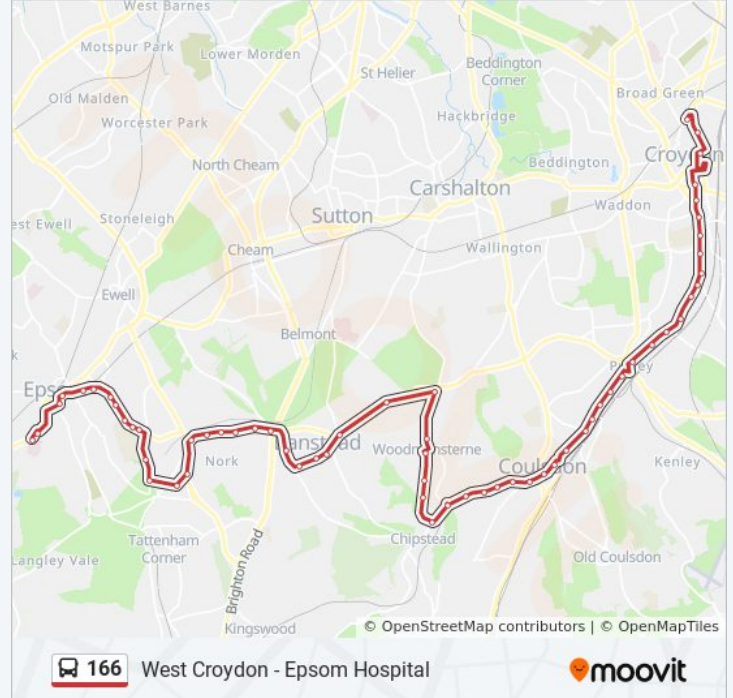

Smitham Downs Road (RJ)

Willow Court (RK)

Coulsdon Town Station (B)

Chipstead Valley Rd Brighton Rd Coulsdon (H)

Portnalls Road Coulsdon

Coniston Road Coulsdon

Rickman Hill Chipstead Valley Coulsdon

Woodmansterne Station (B)

Chipstead Valley School

Rectory Lane

Pine Walk Woodmansterne

Manor Way

The Readens

Post Office Woodmansterne

Merrymeet

Oaks Park (N)

Fairlawn Grove

Croydon Lane South

The Woolpack

Glenfield Road

Marks And Spencer

Castleton Drive

Banstead Railway Station

Nork Way

Osier Way Footpath

Sycamore Rise

High Beeches

Drift Bridge

Rosebushes

Montrouge Crescent

Bunbury Way

Epsom Golf Club

Epsom College