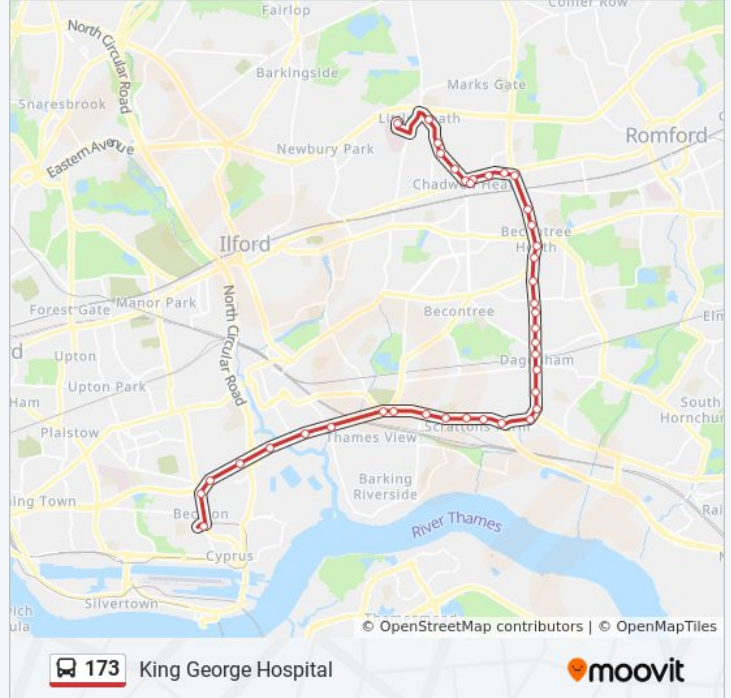

173 bus Info

Direction: Beckton Station

Stops: 39

Trip Duration: 55 min

Line Summary:

Chequers Lane / Merrields Retail Park (S)

Morrison Road (E)

Dagenham Leisure Park (F)

173 bus Info

Direction: King George Hospital

Stops: 39

Trip Duration: 54 min

Line Summary:

Dagenham Leisure Park (N)

Cook Road (P)

Chequers Lane / Merrielands Retail Park (C)

Nutbrowne Road (T)

Arnold Road (U)

Hedgemans Road (H)

Dagenham Heathway Station (B)

Holgate Road

Halbutt Street (F)

Eastfield Road (G)

Oxlow Lane (H)

Japan Road (H)

Herbert Gardens (E)

Chadwell Heath Lane (C)

Hall Road (Q)

Somerville Road

Grove Road (N)

Little Heath (J)

King George Hospital (X)