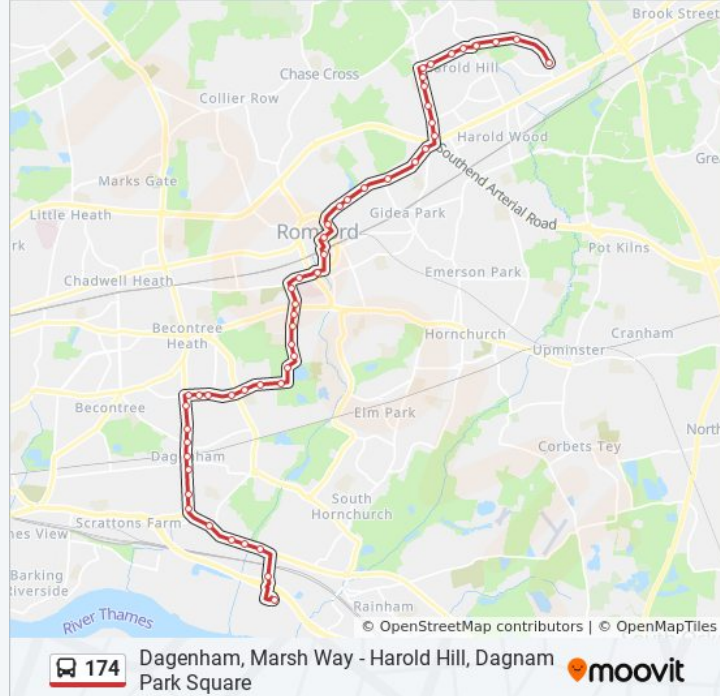

Direction: Dagenham, Marsh Way

50 stops

[VIEW LINE SCHEDULE](#)

Dagnam Park Square (DJ)
Sedgefield Crescent (DT)
Harkness Close (DV)
Brookside School (DU)
Chippenham Road (HH)
Hilldene Avenue Shopping Centre (W)
Chatteris Avenue (W)
Charlbury Crescent (W)
Grange Road (S)
Myrtle Road (S)
Heaton Avenue (S)
Masefield Crescent (GF)
Gallows Corner (GE)
Upper Brentwood Road (GQ)
Castellan Avenue (PQ)
Balgores Lane (PS)
Repton Avenue (PT)
Raphael Park (W)
Pettits Lane
Mercury Gardens (K)
Romford Station (Y)

Norwood Avenue (H)

Rush Green Road (N)

Rush Green School (P)

Barking & Dagenham College (Q)

Valentines Way (R)

Eastbrookend Country Park

The Chase

Park Drive (W)

Dagenham Heathway Station (E)

Church Elm Lane (J)

Arnold Road (A)

Nutbrowne Road (B)

Ballards Road / Princess Parade (D)

Ford's East Entrance (E)

Thames Avenue (MB)

South Street (MF)

Marsh Way (MD)

C E M E (N)

Direction: Harold Hill, Dagnam Park Square

58 stops

[VIEW LINE SCHEDULE](#)

174 bus Time Schedule

Harold Hill, Dagnam Park Square Route Timetable:

Sunday