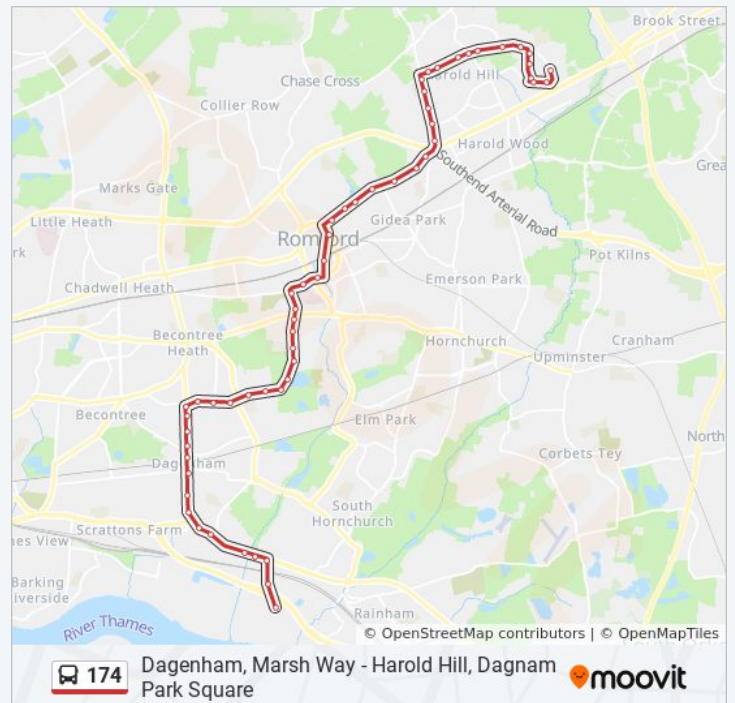

Direction: Dagenham, Marsh Way

50 stops

[VIEW LINE SCHEDULE](#)

Dagnam Park Square (DJ)
Sedgefield Crescent (DT)
Harkness Close (DV)
Brookside School (DU)
Chippenham Road (HH)
Hilldene Avenue Shopping Centre (W)
Chatteris Avenue (W)
Charlbury Crescent (W)
Grange Road (S)
Myrtle Road (S)
Heaton Avenue (S)
Masefield Crescent (GF)
Gallows Corner (GE)
Upper Brentwood Road (GQ)
Castellan Avenue (PQ)
Balgores Lane (PS)
Repton Avenue (PT)
Raphael Park (W)
Pettits Lane
Mercury Gardens (K)
Romford Station (Y)

Oxlow Lane (H)

Robinson Road (P)

Hunters Hall Road (Q)

Rainham Road North

Eastbrook School

Park Drive (N)

The Chase (E)

Eastbrookend Country Park

Romford (V)

Mercury Gardens (N)

Monday	12:02 AM - 11:50 PM
Tuesday	12:02 AM - 11:50 PM
Wednesday	12:02 AM - 11:50 PM
Thursday	12:02 AM - 11:50 PM
Friday	12:02 AM - 11:50 PM
Saturday	12:02 AM - 11:50 PM

174 bus Info

Direction: Harold Hill, Dagenham Park Square

Stops: 58

Trip Duration: 62 min

Line Summary:

Romford Police Station (Mb)

Pettits Lane Main Road

Raphael Park

Repton Avenue (Pu)