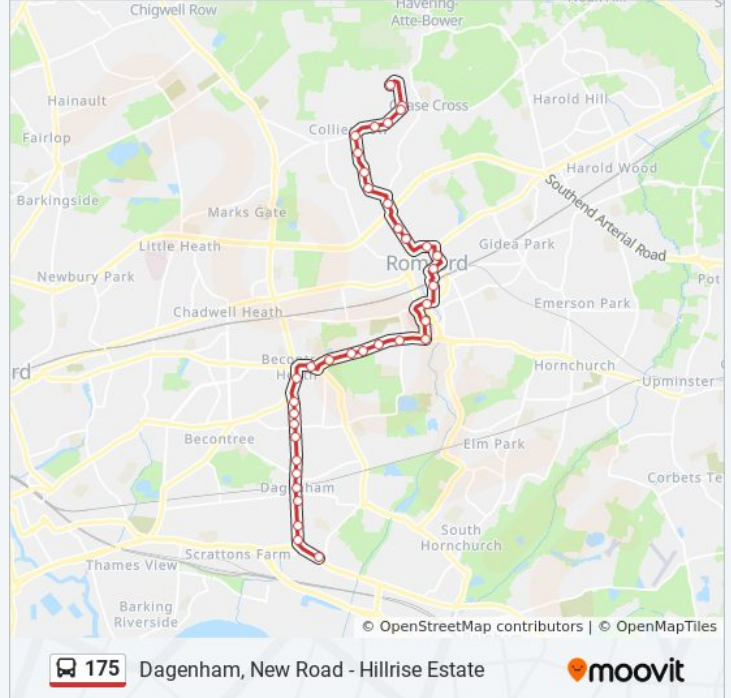

Use the Moovit App to find the closest 175 bus station near you and find out when is the next 175 bus arriving.

**Direction: Dagenham, New Road**

37 stops

[VIEW LINE SCHEDULE](#)

- Hillrise Estate
- Merlin Road (CC)
- Avelon Road (CM)
- Belle Vue Road (EQ)
- Felstead Road (ES)
- Collier Row Roundabout / Rex Close (ED)
- Hulse Avenue (EH)
- Mowbrays Road (EJ)
- Hainault Road (NP)
- Parklands School (Nq)
- Romford Bus Garage (Ns)
- The Avenue (J)
- Romford Market (E)
- Mercury Gardens (K)
- Western Road (Q)
- Romford (T)
- Rom Valley Way (Hd)
- Queen's Hospital (HL)
- Norwood Avenue (RU)
- Rush Green Road / Dagenham Road (J)
- Leonard Avenue (K)
- Clayton Road (L)

**175 bus Info**

**Direction:** Dagenham, New Road

**Stops:** 37

**Trip Duration:** 49 min

**Line Summary:**

Barton Avenue (M)

Cu London University / Wood Lane (P)

Becontree Heath Leisure Centre (H)

Morris Road (E)

Oglethorpe Road (A)

Connor Road (B)

Oxlow Lane (C)

Eastfield Road (D)

Halbutt Street (E)

Reede Road (P)

Dagenham Heathway Station (E)

### Direction: Hillrise Estate

39 stops

[VIEW LINE SCHEDULE](#)

Oval Road South (M)

Ballards Road (Q)

Chequers Lane (R)

Nutbrowne Road (T)

Arnold Road (U)