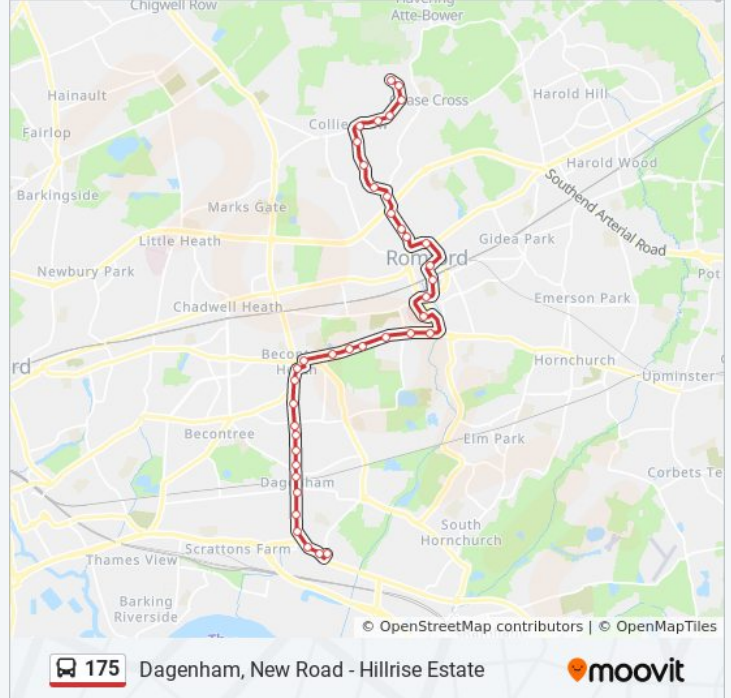

Use the Moovit App to find the closest 175 bus station near you and find out when is the next 175 bus arriving.

**Direction: Dagenham, New Road**

37 stops

[VIEW LINE SCHEDULE](#)

- Hillrise Estate
- Merlin Road (CC)
- Avelon Road (CM)
- Belle Vue Road (EQ)
- Felstead Road (ES)
- Collier Row Roundabout / Rex Close (ED)
- Hulse Avenue (EH)
- Mowbrays Road (EJ)
- Hainault Road (NP)
- Parklands School (Nq)
- Romford Bus Garage (Ns)
- The Avenue (J)
- Romford Market (E)
- Mercury Gardens (K)
- Western Road (Q)
- Romford (T)
- Rom Valley Way (Hd)
- Queen's Hospital (HL)
- Norwood Avenue (RU)
- Rush Green Road / Dagenham Road (J)
- Leonard Avenue (K)
- Clayton Road (L)

Morris Road (E)

Oglethorpe Road (A)

Connor Road (B)

Oxlow Lane (C)

Eastfield Road (D)

Halbutt Street (E)

Reede Road (P)

Dagenham Heathway Station (E)

Clayton Road (B)

Leonard Avenue (C)

Dagenham Road (D)

Norwood Avenue (RW)

Queen's Hospital (HM)

Rom Valley Way (He)

Romford (V)

Western Road (P)

Collier Row Roundabout / Clockhouse Lane (EP)

Felstead Road (ER)

Belle Vue Road (CA)

Merlin Road (CB)

Highfield Road (N)

Hillrise Estate

175 bus time schedules and route maps are available in an offline PDF at [moovitapp.com](https://moovitapp.com). Use the [Moovit App](#) to see live bus times, train schedule or subway schedule, and step-by-step directions for all public transit in London.