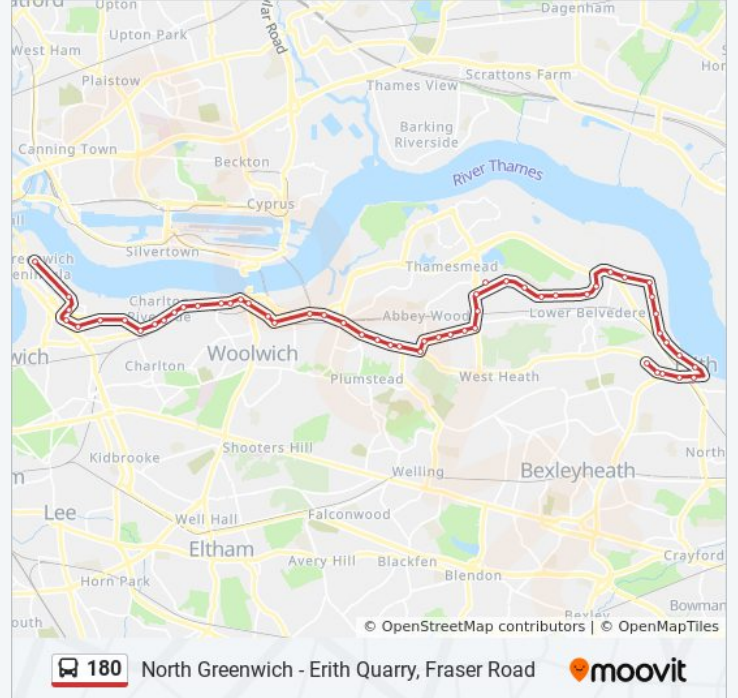

180 bus Info

Direction: Erith, Fraser Road

Stops: 56

Trip Duration: 65 min

Line Summary:

Plumstead Station (C)
Lakedale Road (D)
Plumstead High Street / Police Station (F)
Purrett Road (H)
Plumstead Corner / Church Manorway (K)
Basildon Road / Bostall Hill (N)
Cassilda Road (N)
Bostall Gardens (E)
Mcleod Road / Bostall Lane (E)
Greening Street
Conference Road (H)
Abbey Wood Station (C)
Harrow Manorway / Lensbury Way (A)
Yarnton Way / Harrow Manorway (T)
Limestone Walk (E)
Harris Garrard Academy (E)
Northwood Place (E)
Thames Innovation Centre (E)
Hailey Road (E)
Yarnton Way / Norman Road (N)
Picardy Manorway / Eastern Way
Anderson Way (E)
Mulberry Way (E)
Church Manorway / War Memorial (S)
Church Manorway / Viking Way (S)
Lower Road / Church Manorway (E)
St Francis Road (S)
Winifred Road / the Ship (E)
Erith Station / West Street (L)
Erith Town Centre / Cross Street (G)
Fraser Road / Bexley Road (A)
Europa Trading Estate (W)
Birch Walk (W)

Erith Quarry / Fraser Road (S)

Direction: North Greenwich

60 stops

[VIEW LINE SCHEDULE](#)

- Erith Quarry / Fraser Road (S)
- Europa Trading Estate (E)
- Fraser Road / Bexley Road (B)
- James Watt Way (K)
- Erith Health Centre (M)
- Colebrooke Street (P)
- Erith Town Centre / Riverside (J)
- Walnut Tree Road (E)
- Erith High Street (F)
- Maxim Road / the Ship (W)
- St Francis Road (W)
- Lower Road / Church Manorway (W)
- Church Manorway / Viking Way (N)
- Church Manorway / War Memorial (N)
- Mulberry Way (W)
- Anderson Way (W)
- Eastern Way / Norman Road
- Yarnton Way / Norman Road (S)
- Hailey Road (W)
- Centurion Way (W)
- Thames Innovation Centre (W)
- Northwood Place (W)
- Harris Garrard Academy (W)
- Limestone Walk (W)
- Hartslock Drive
- Yarnton Way / Harrow Manorway (V)
- Harrow Manorway / Yarnton Way (B)
- Overton Road (BA)

180 bus Info

Direction: North Greenwich

Stops: 60

Trip Duration: 67 min

Line Summary:

Harrow Manorway / Abbey Wood Station (D)

Conference Road (K)

Greening Street